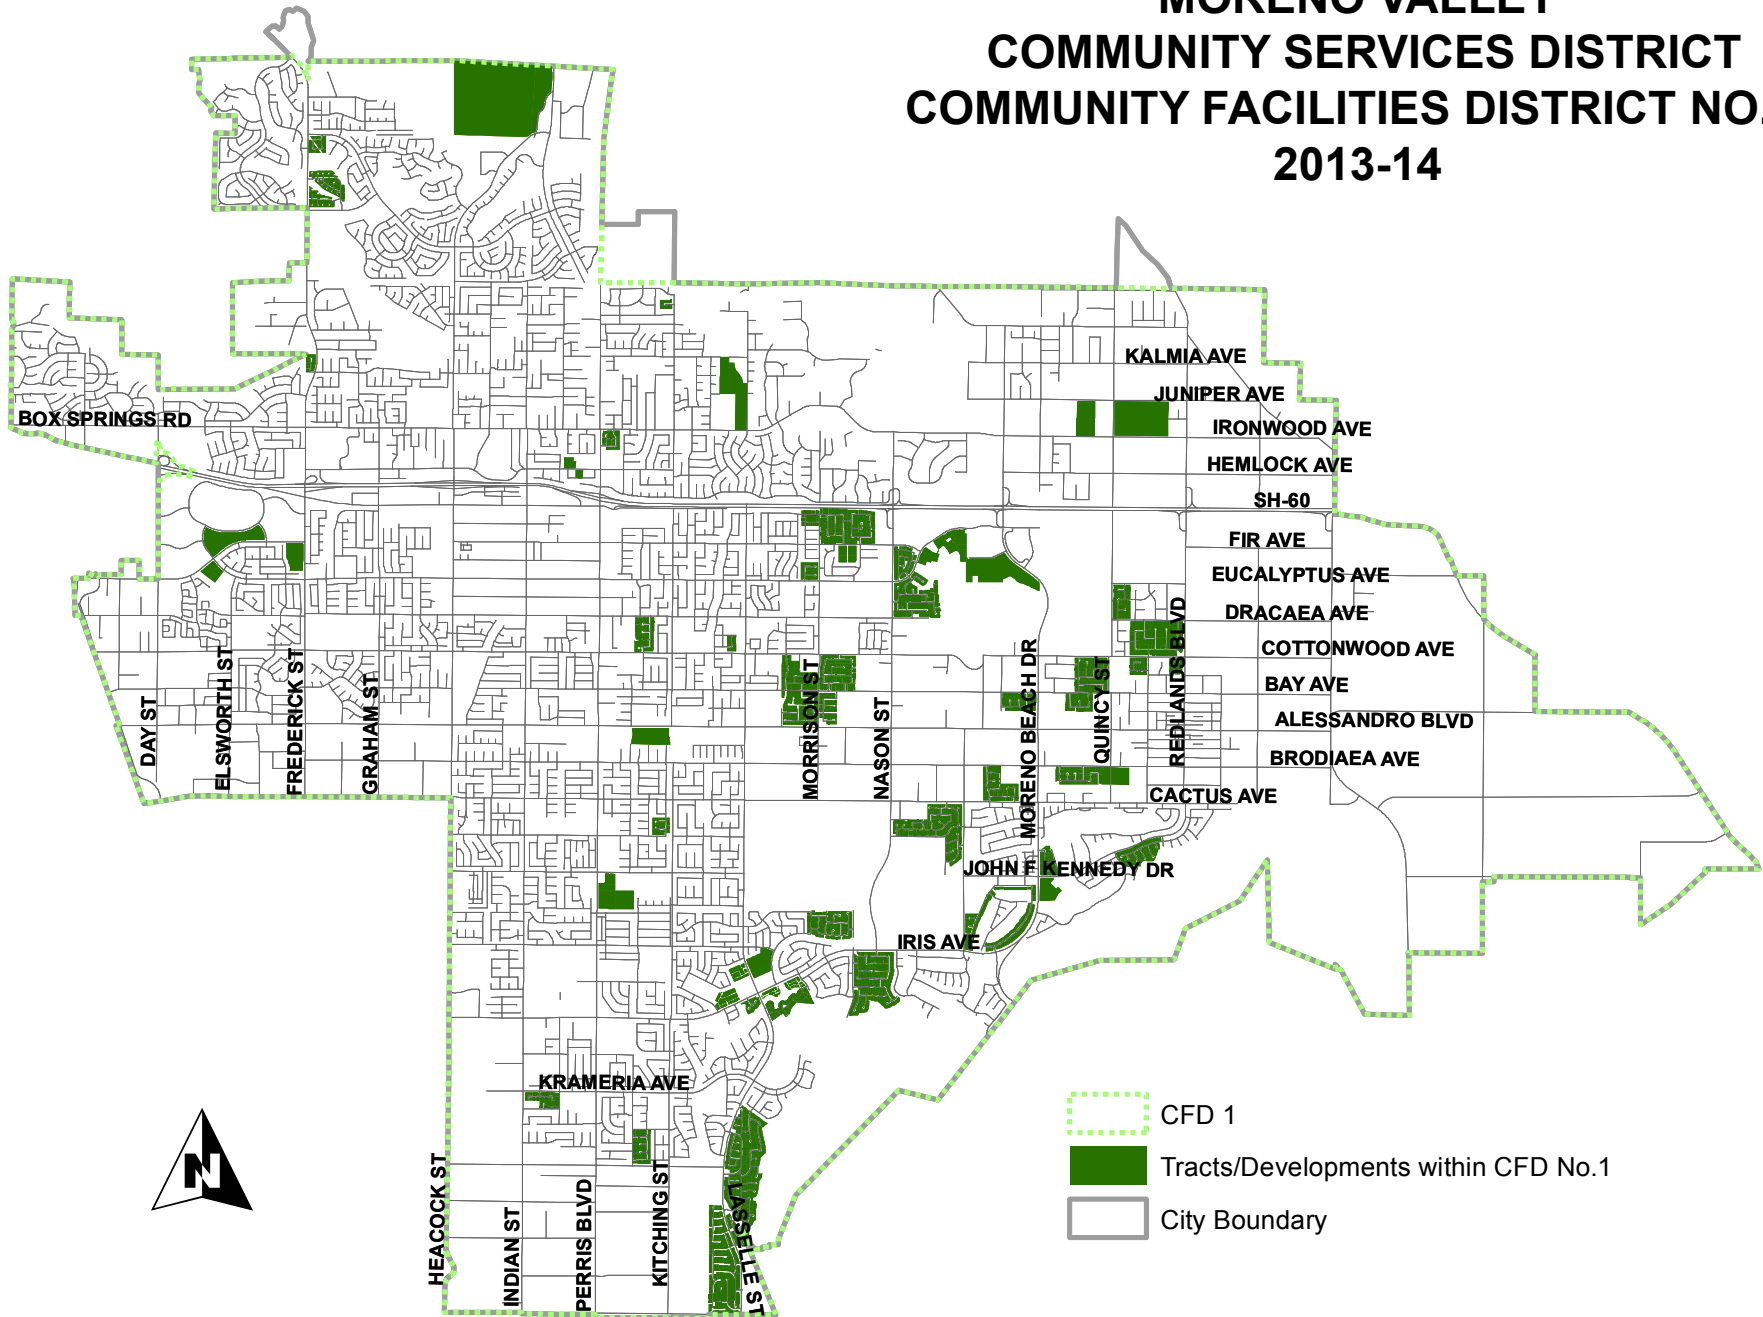

MORENO VALLEY COMMUNITY SERVICES DISTRICT COMMUNITY FACILITIES DISTRICT NO. 1 2013-14

- CFD 1
- Tracts/Developments within CFD No.1
- City Boundary