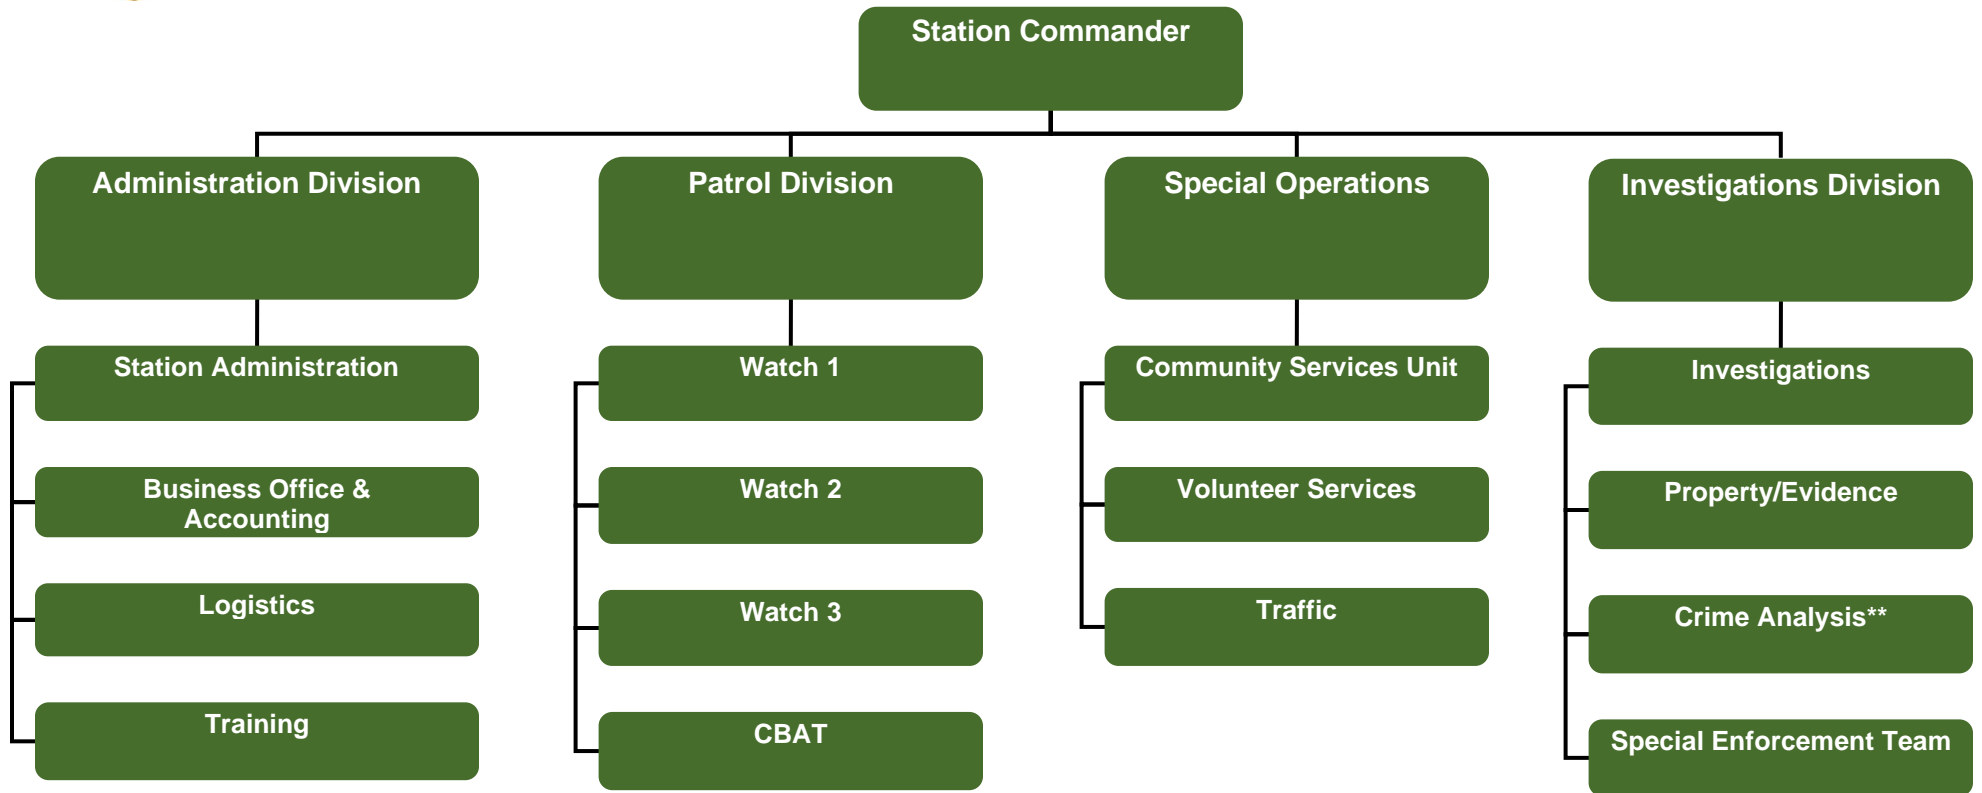

Riverside County Sheriff's Office Moreno Valley Station

****Not Included in City Contract**