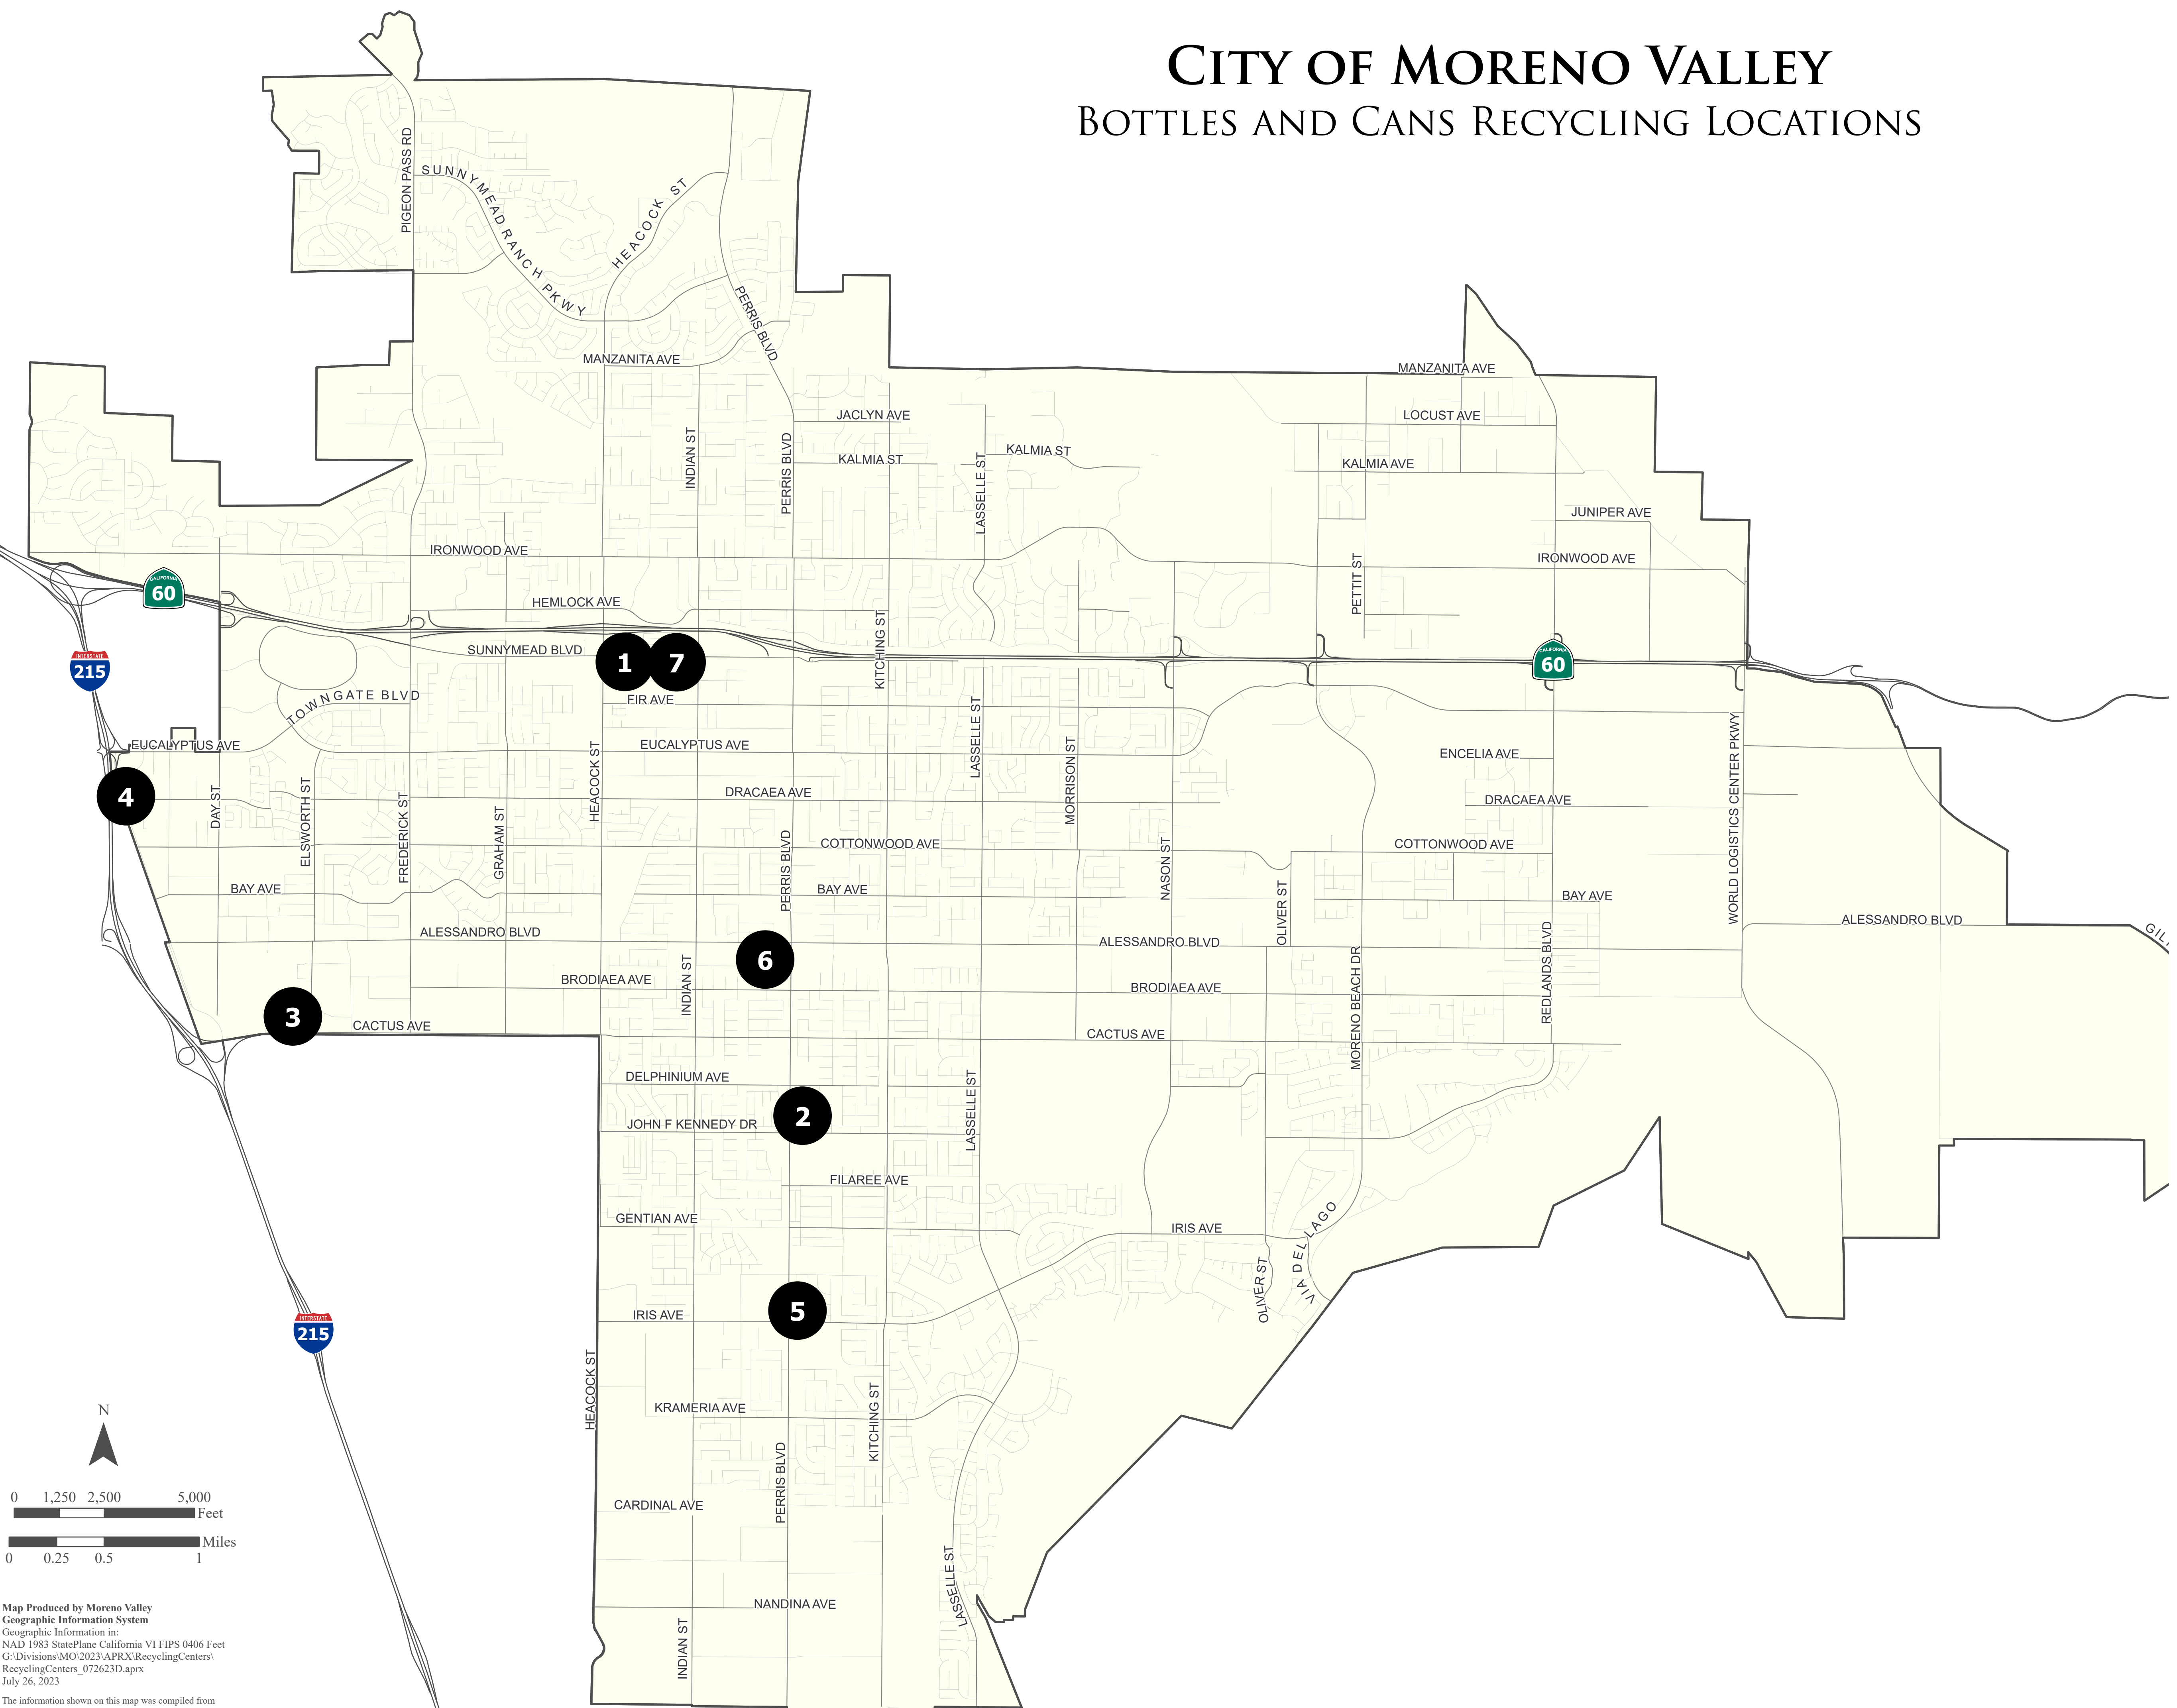

CITY OF MORENO VALLEY

BOTTLES AND CANS RECYCLING LOCATIONS

1. **1. Green Town Recycling**
   24121 Sunnymead Blvd
   (818) 679-0687
   Monday - Saturday 8:00 am - 4:00 pm,
   Closed 1:00 pm - 1:30 pm
   Sunday 9:00 am - 3:00 pm,
   Closed 1:00 pm - 1:30 pm
   Behind Liquor Store
   Cross Street: Heacock St
2. **2. Green Town Recycling**
   14920 Perris Blvd
   (818) 679-0687
   Monday - Saturday 9:00 am - 5:00 pm,
   Closed 1:00 pm - 1:30 pm
   Sunday 9:00 am - 3:00 pm,
   Closed 1:00 pm - 1:30 pm
   Behind Shopping Center
   Cross Street: John F Kennedy Dr
3. **3. Sanchez Recycling**
   22405 Goldencrest Dr Bldg A
   (714) 793-9934
   Monday - Friday 9:00 am - 5:00 pm
   Saturday 9:00 am - 2:00 pm
   Sunday Closed
   Cross Street: Elsworth St
4. **4. Zuniga Recycling Center**
   21524 Dracaea Ave
   (951) 616-7664
   Monday - Friday 9:00 am - 5:00 pm,
   Closed 12:00 pm - 12:45 pm (Monday, Wednesday, Friday)
   Closed 12:30 pm - 12:45 pm (Tuesday, Thursday)
   Saturday 9:00 am - 2:00 pm,
   Closed 12:00 pm - 12:45 pm
   Sunday Closed
   Cross Street: Old 215 Frontage Rd
5. **5. One's Recycling**
   15928 Perris Blvd
   (951) 999-5650
   Monday - Saturday 9:00 am - 4:30 pm
   Sunday Closed
   Cross Street: Iris Ave
6. **6. Ecogen Recycling Center #4**
   24875 Alessandro Blvd
   (951) 655-0348
   Monday - Saturday 9:00 am - 4:30 pm,
   Closed 12:30 pm - 1:30 pm
   Sunday 9:00 am - 1:00 pm,
   Closed 11:30 am - 12:00 pm
   Cross Street: Perris Blvd
7. **7. Santana's Recycling**
   24405 Sunnymead Blvd
   (951) 445-4146
   Monday - Friday 8:30 am - 4:30 pm
   Saturday 8:00 am - 1:30 pm
   Sunday Closed
   Cross Street: Indian St

Map Produced by Moreno Valley
Geographic Information System
Geographic Information in:
NAD 1983 StatePlane California VI FIPS 0406 Feet
G:\Divisions\MO\2023\APRX\RecyclingCenters\
RecyclingCenters_072623D.aprx
July 26, 2023

*Hours are subject to change. This list has been provided as a resource. The City of Moreno Valley does not operate any of these locations.