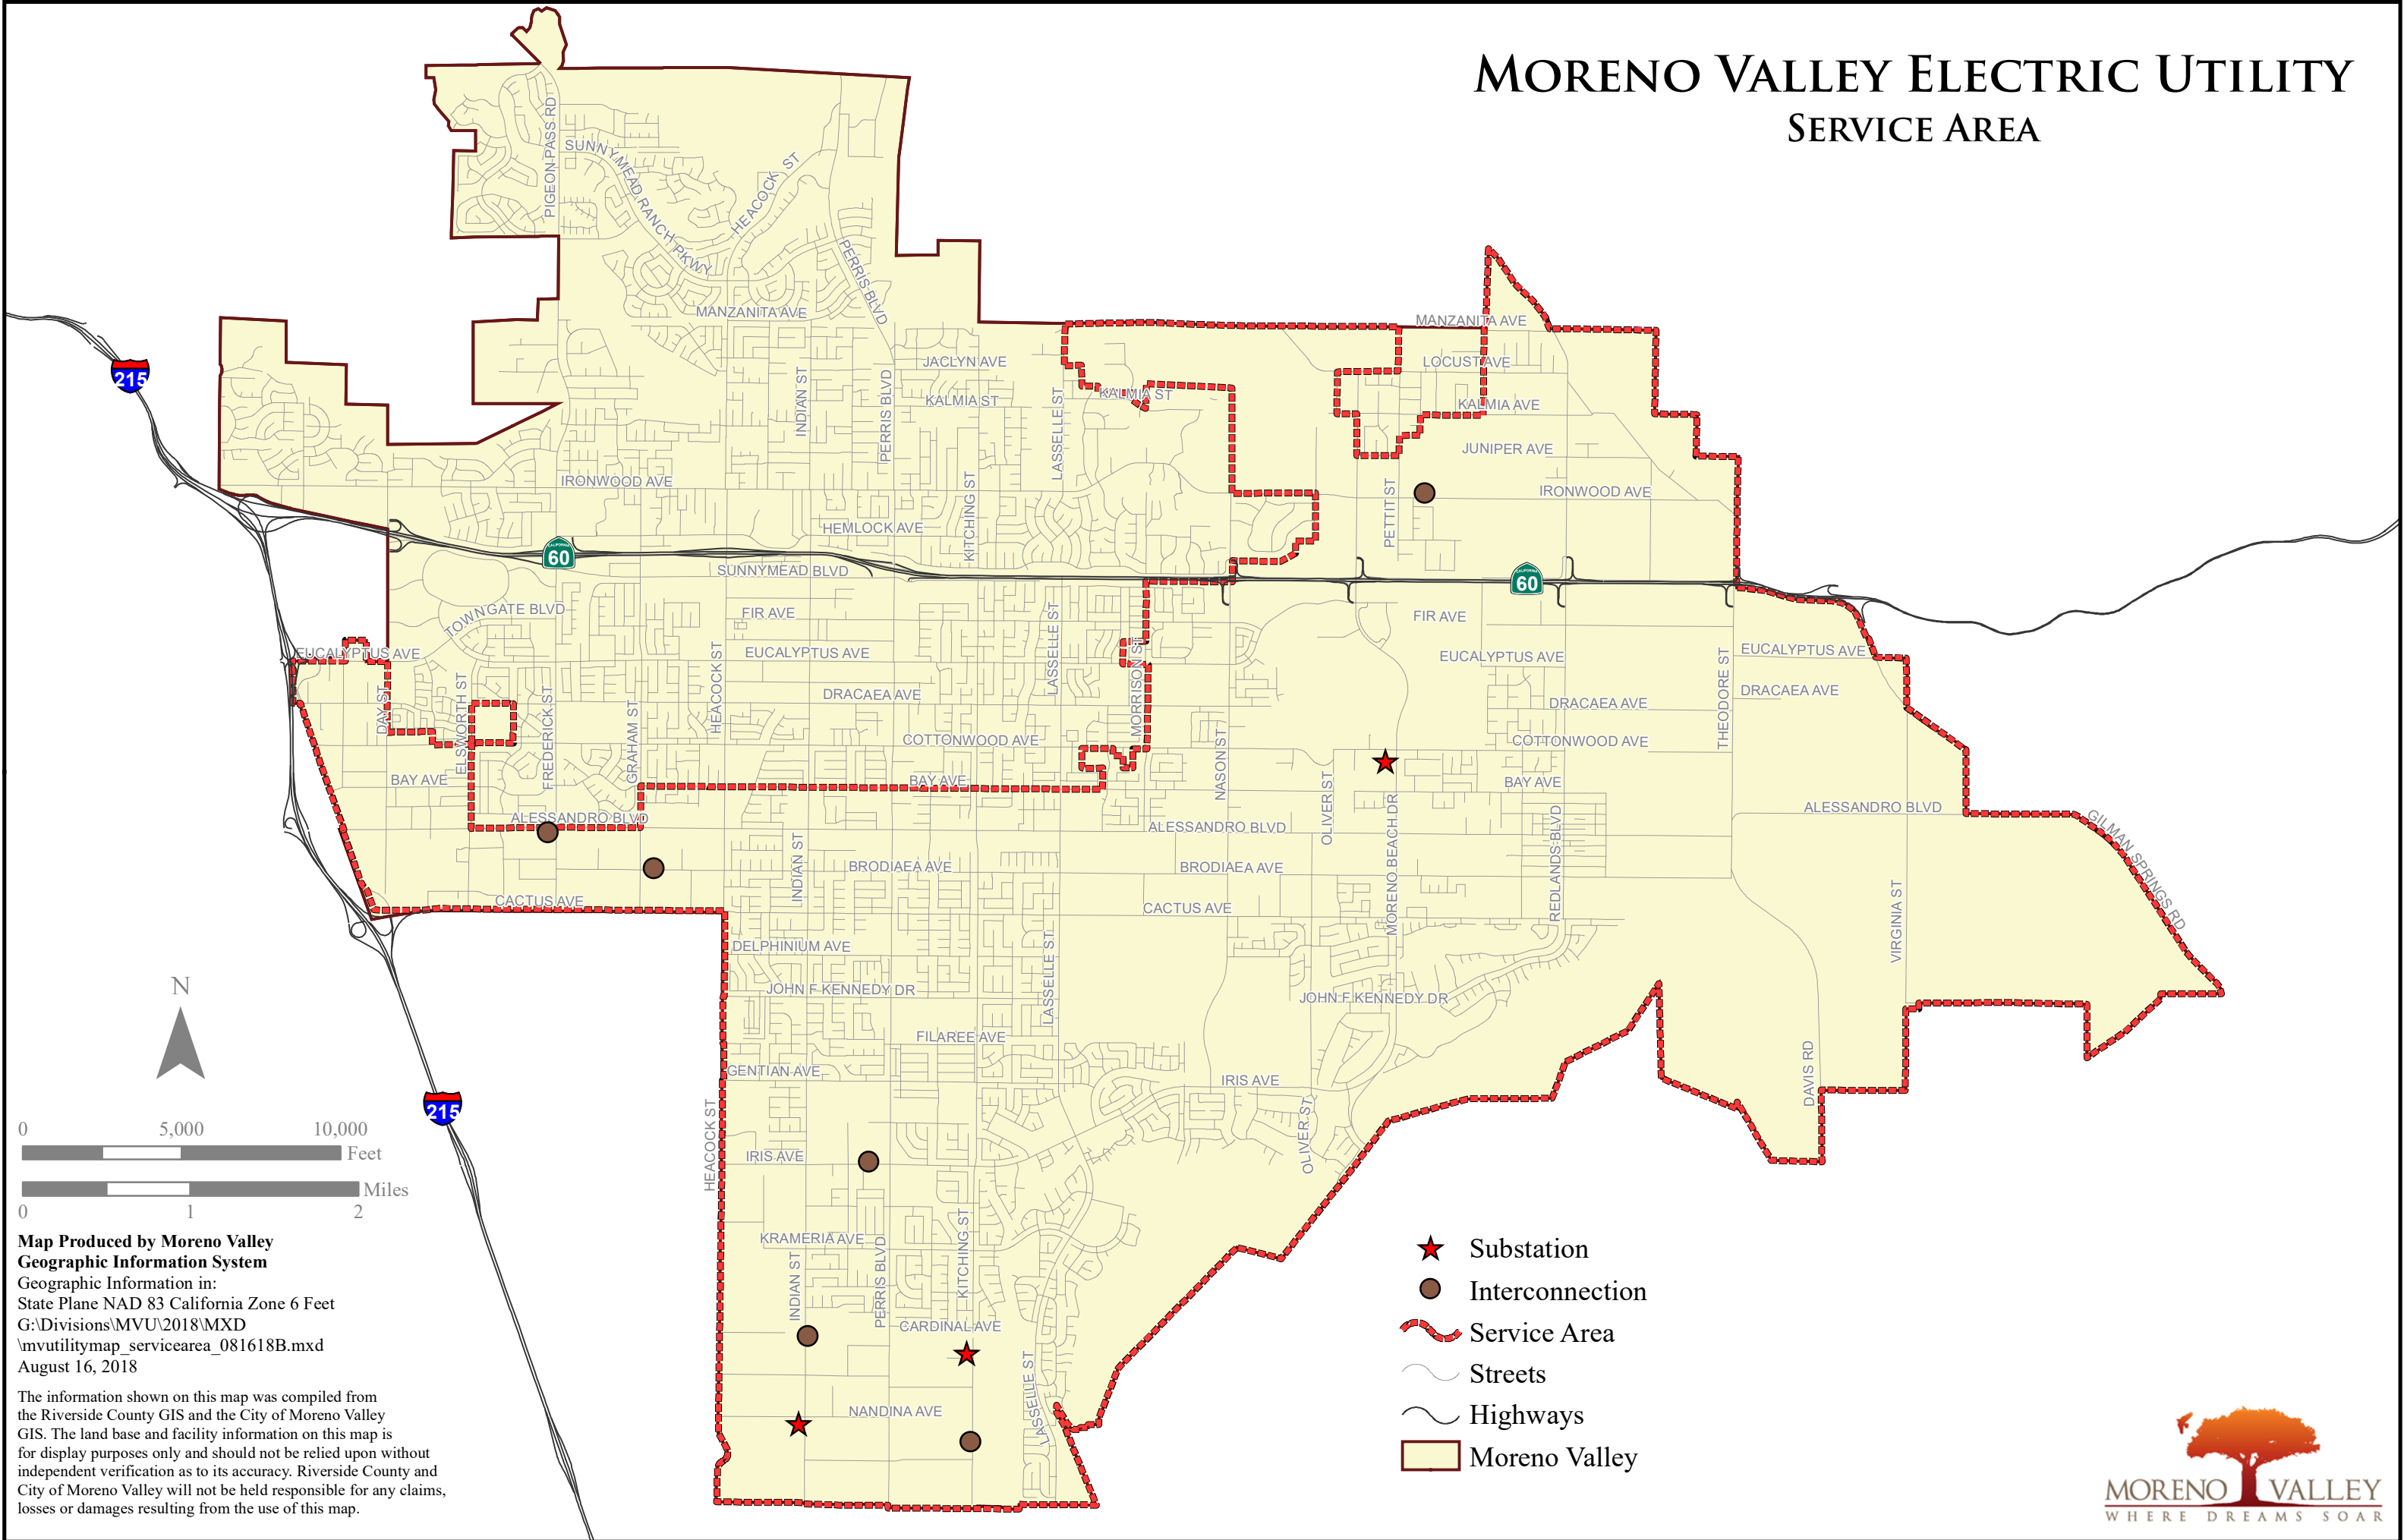

MORENO VALLEY ELECTRIC UTILITY SERVICE AREA

**Map Produced by Moreno Valley
Geographic Information System**
Geographic Information in:
State Plane NAD 83 California Zone 6 Feet
G:\Divisions\MVU\2018\MXD
\mvutilitymap_servicearea_081618B.mxd
August 16, 2018

The information shown on this map was compiled from the Riverside County GIS and the City of Moreno Valley GIS. The land base and facility information on this map is for display purposes only and should not be relied upon without independent verification as to its accuracy. Riverside County and City of Moreno Valley will not be held responsible for any claims, losses or damages resulting from the use of this map.

- ★ Substation
- Interconnection
- ⋯ Service Area
- Streets
- Highways
- Moreno Valley