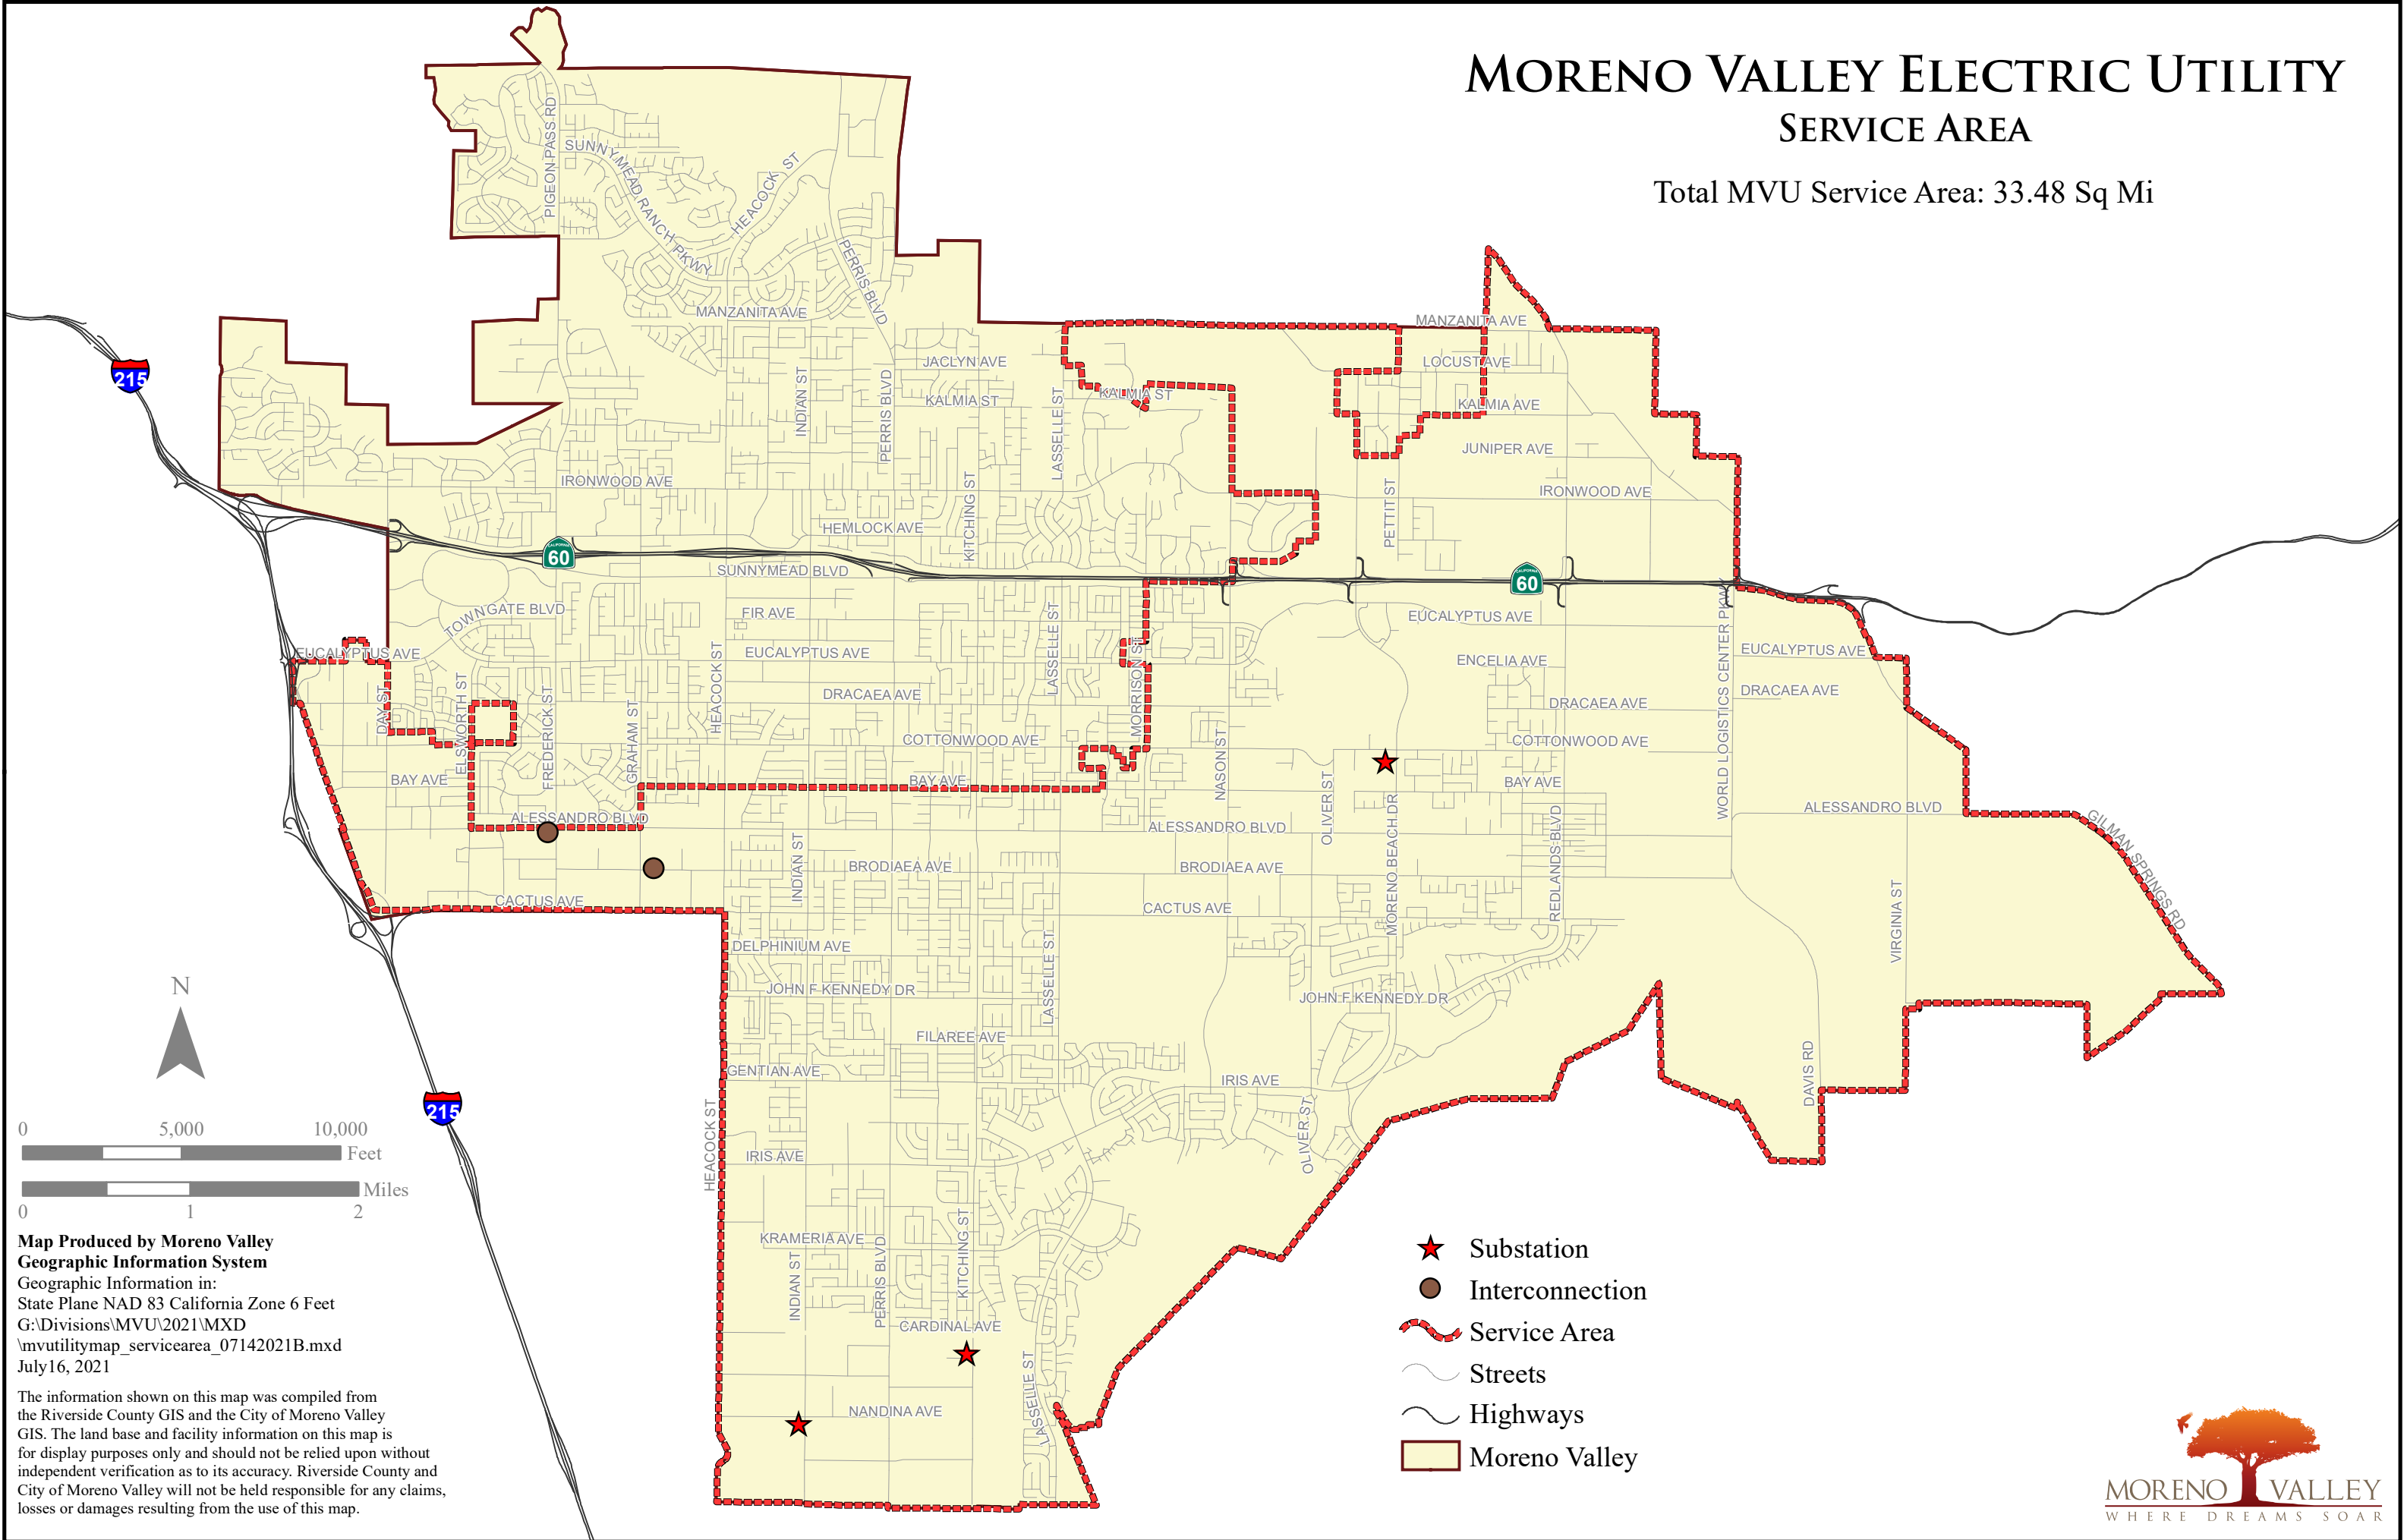

MORENO VALLEY ELECTRIC UTILITY SERVICE AREA

Total MVU Service Area: 33.48 Sq Mi

**Map Produced by Moreno Valley
Geographic Information System**
Geographic Information in:
State Plane NAD 83 California Zone 6 Feet
G:\Divisions\MVU\2021\MXD
\mvutilitymap_servicearea_07142021B.mxd
July 16, 2021

The information shown on this map was compiled from the Riverside County GIS and the City of Moreno Valley GIS. The land base and facility information on this map is for display purposes only and should not be relied upon without independent verification as to its accuracy. Riverside County and City of Moreno Valley will not be held responsible for any claims, losses or damages resulting from the use of this map.

- ★ Substation
- Interconnection
- Service Area
- ~ Streets
- ~ Highways
- Moreno Valley