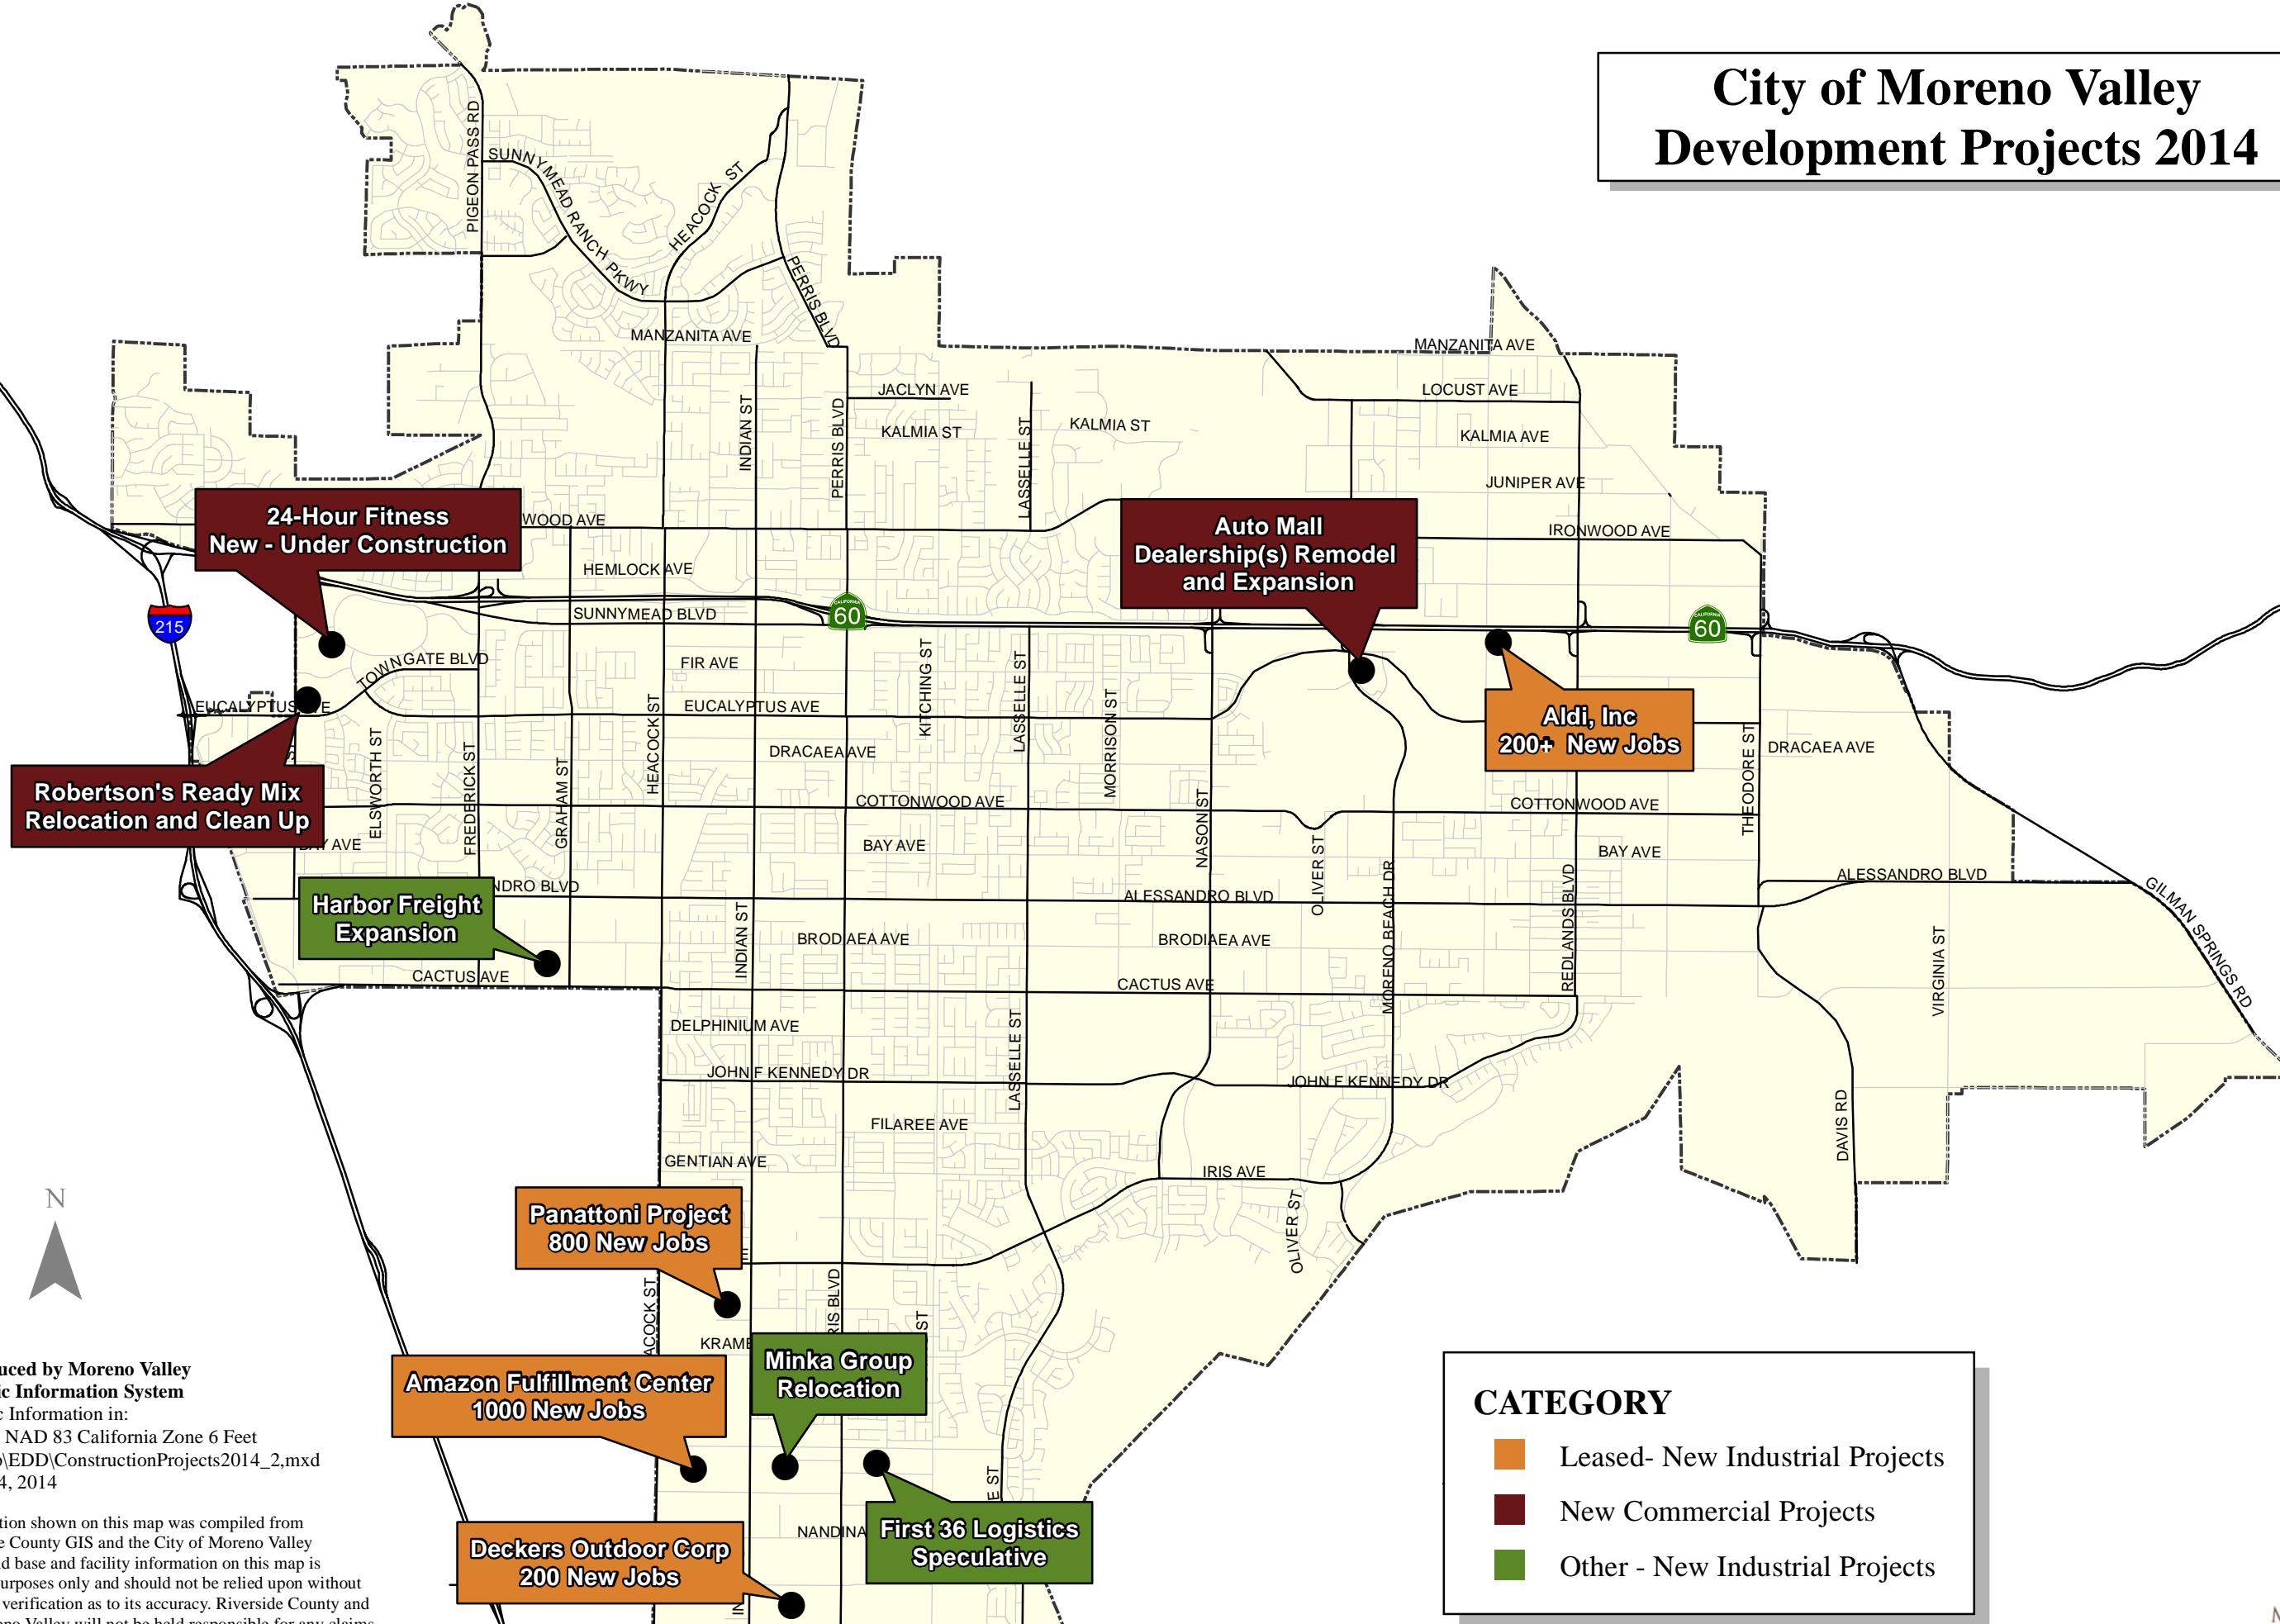

# City of Moreno Valley Development Projects 2014

Map Produced by Moreno Valley  
Geographic Information System  
Geographic Information in:  
State Plane NAD 83 California Zone 6 Feet  
G:\ArcMap\EDD\ConstructionProjects2014\_2.mxd  
February 24, 2014

The information shown on this map was compiled from the Riverside County GIS and the City of Moreno Valley GIS. The land base and facility information on this map is for display purposes only and should not be relied upon without independent verification as to its accuracy. Riverside County and City of Moreno Valley will not be held responsible for any claims, losses or damages resulting from the use of this map.

**CATEGORY**

- Leased- New Industrial Projects
- New Commercial Projects
- Other - New Industrial Projects