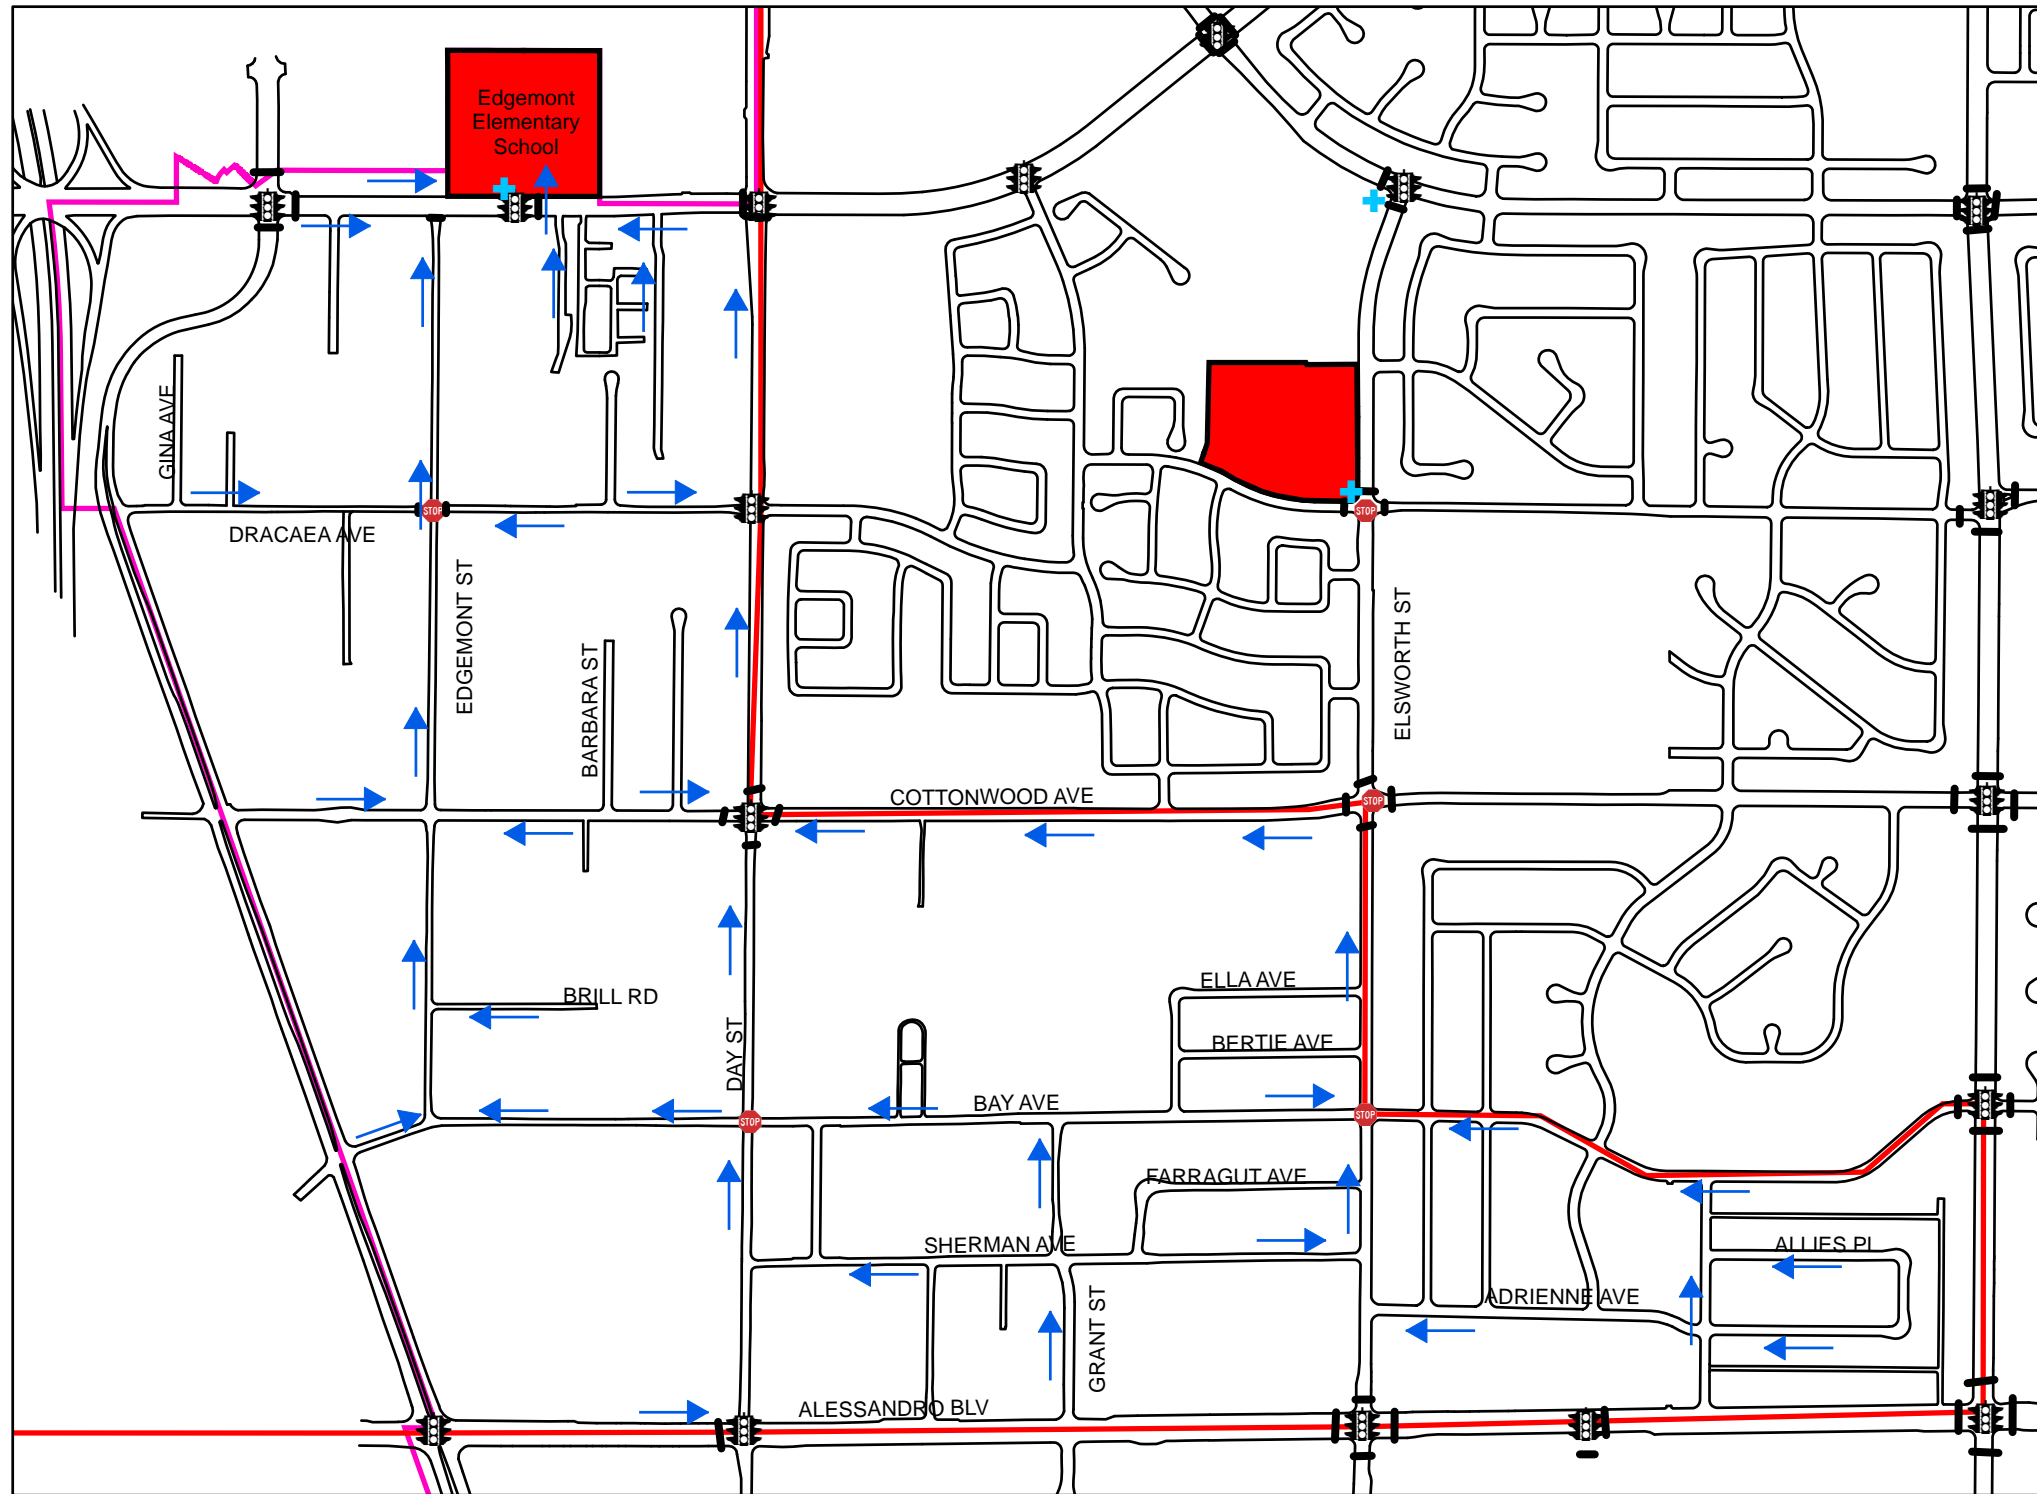

SUGGESTED WALKING ROUTES TO EDGEMONT ELEMENTARY SCHOOL

LOCATION 9.

Legend

- Crossing Guard
- Crosswalk
- All Way Stop
- Traffic Signal
- Elementary School
- Middle School
- High School
- K-12 School
- College
- City Limits
- Suggested Walking Route

This map is intended for informational purposes only. The City of Moreno Valley assumes no responsibility for using these routes.
Last update - May 2009.