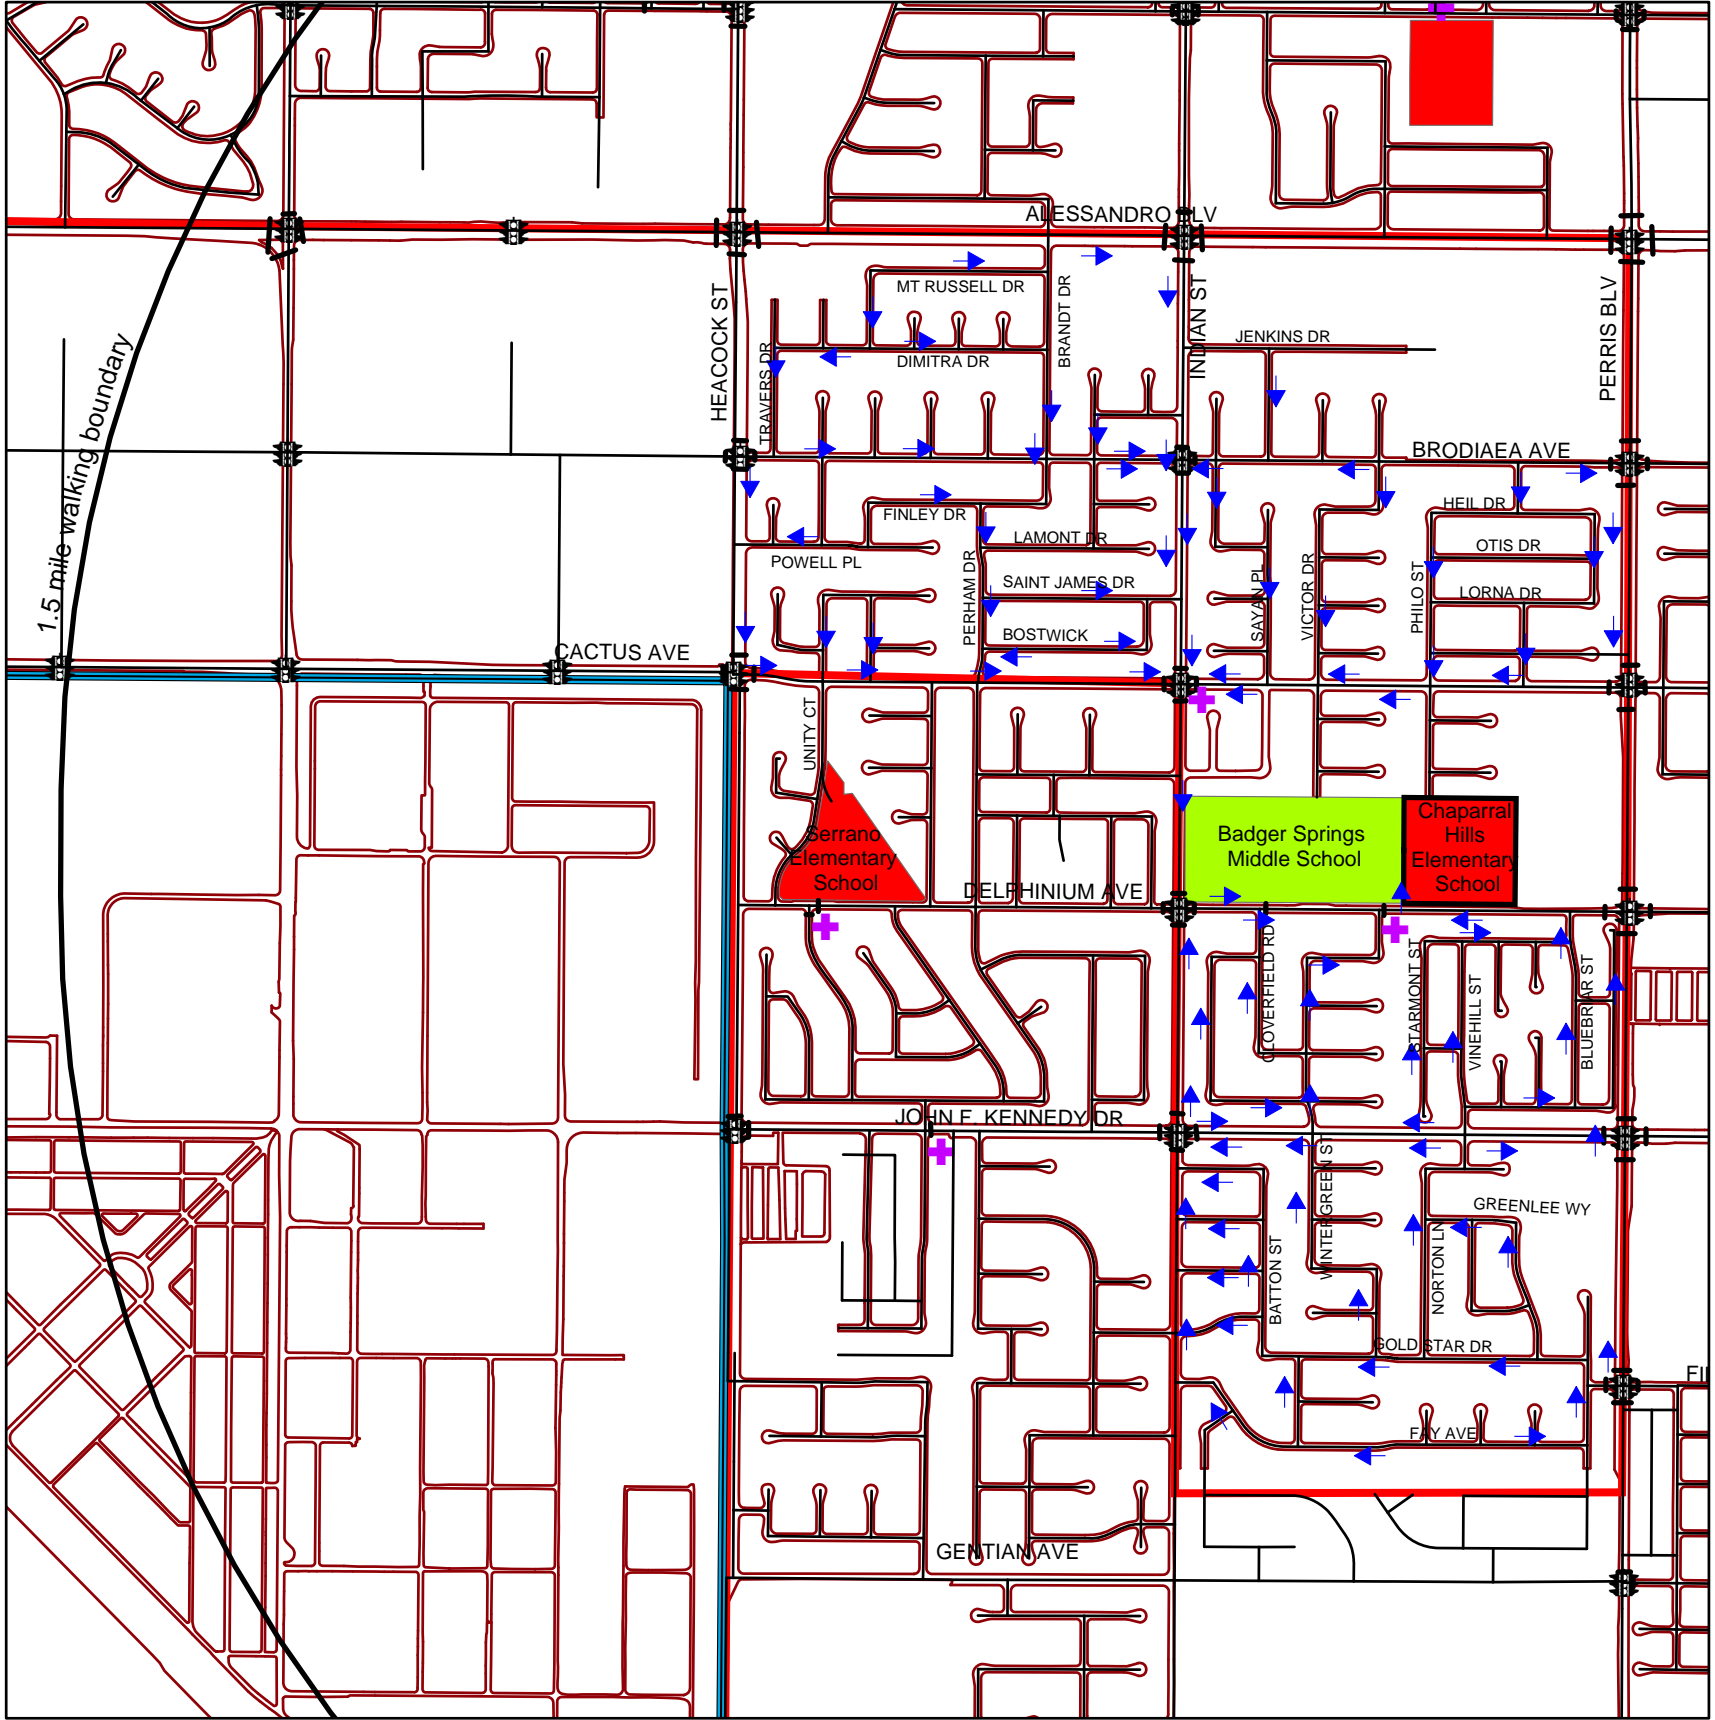

SUGGESTED WALKING ROUTES TO CHAPARRAL HILLS ELEMENTARY SCHOOL

LOCATION 6.

Legend

- Crossing Guard
- Crosswalk
- Traffic Signal
- All Way Stop

School Location

- Elementary School
- Middle School
- High School
- K-12 School
- College
- City Limits
- Attendance Boundary
- cov_roads arc
- Suggested Walking Route

This map is intended for informational purposes only. The City of Moreno Valley assumes no responsibility for using these routes.