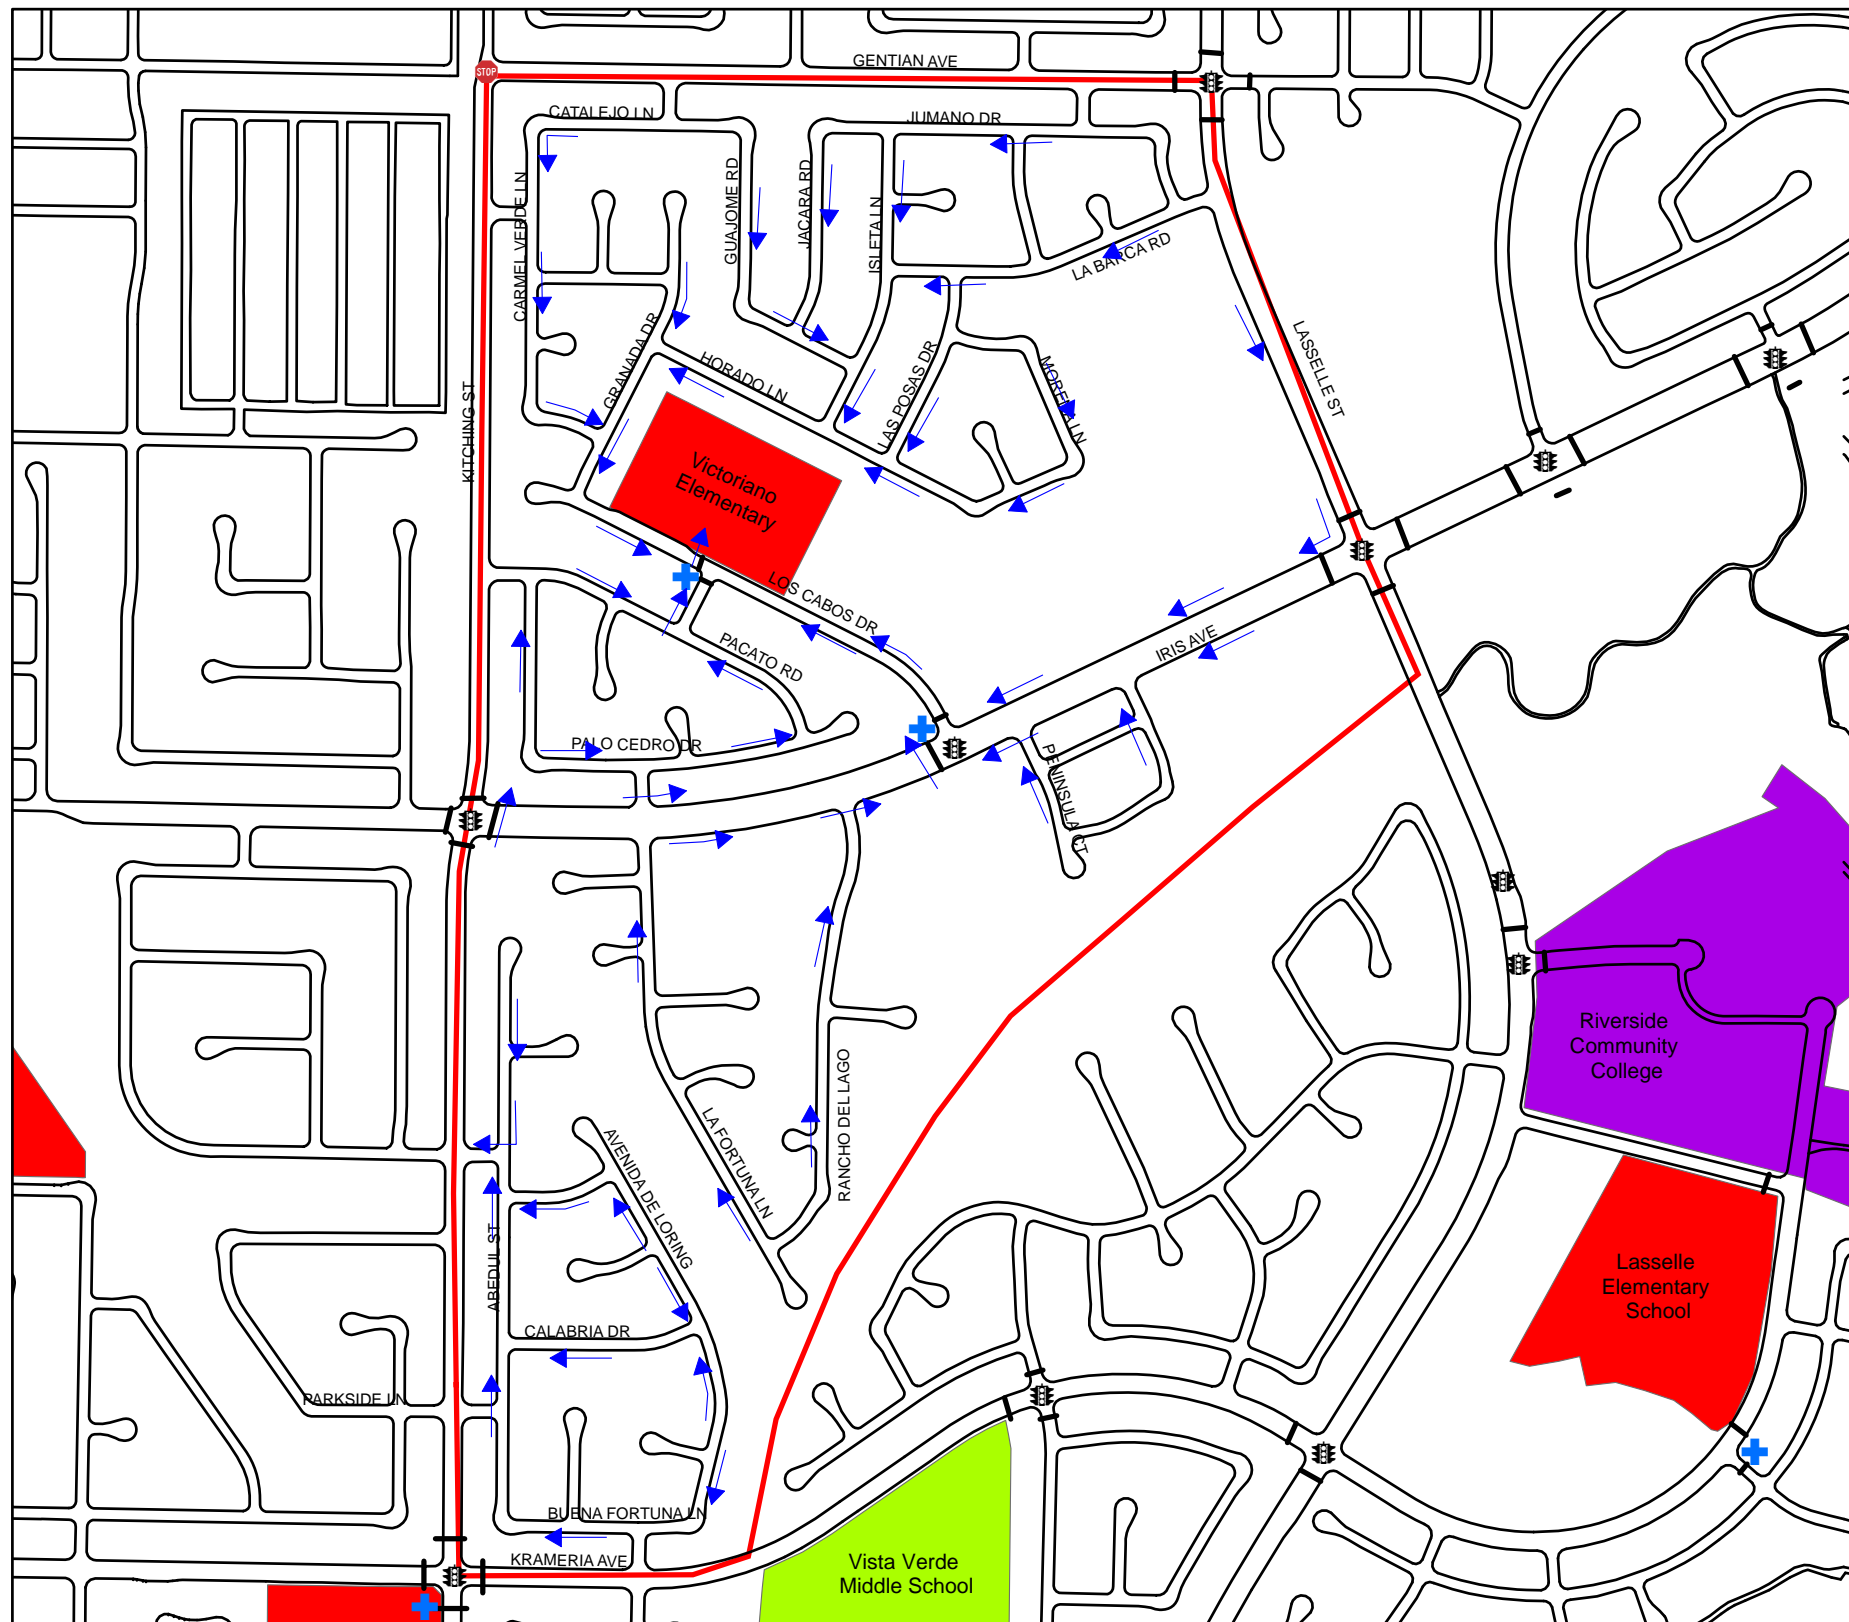

SUGGESTED WALKING ROUTES TO VICTORIANO ELEMENTARY SCHOOL

LOCATION 26.

Legend

-  All Way Stop
-  Crossing Guard
-  cov_roads arc
-  Traffic Signal
-  Crosswalk
-  Victoriano Attendance
-  Elementary School
-  Middle School
-  High School
-  College
-  Suggested Walking Route

This map is intended for informational purposes only. The City of Moreno Valley assumes no responsibility for using these routes.
Last update - January 2009.