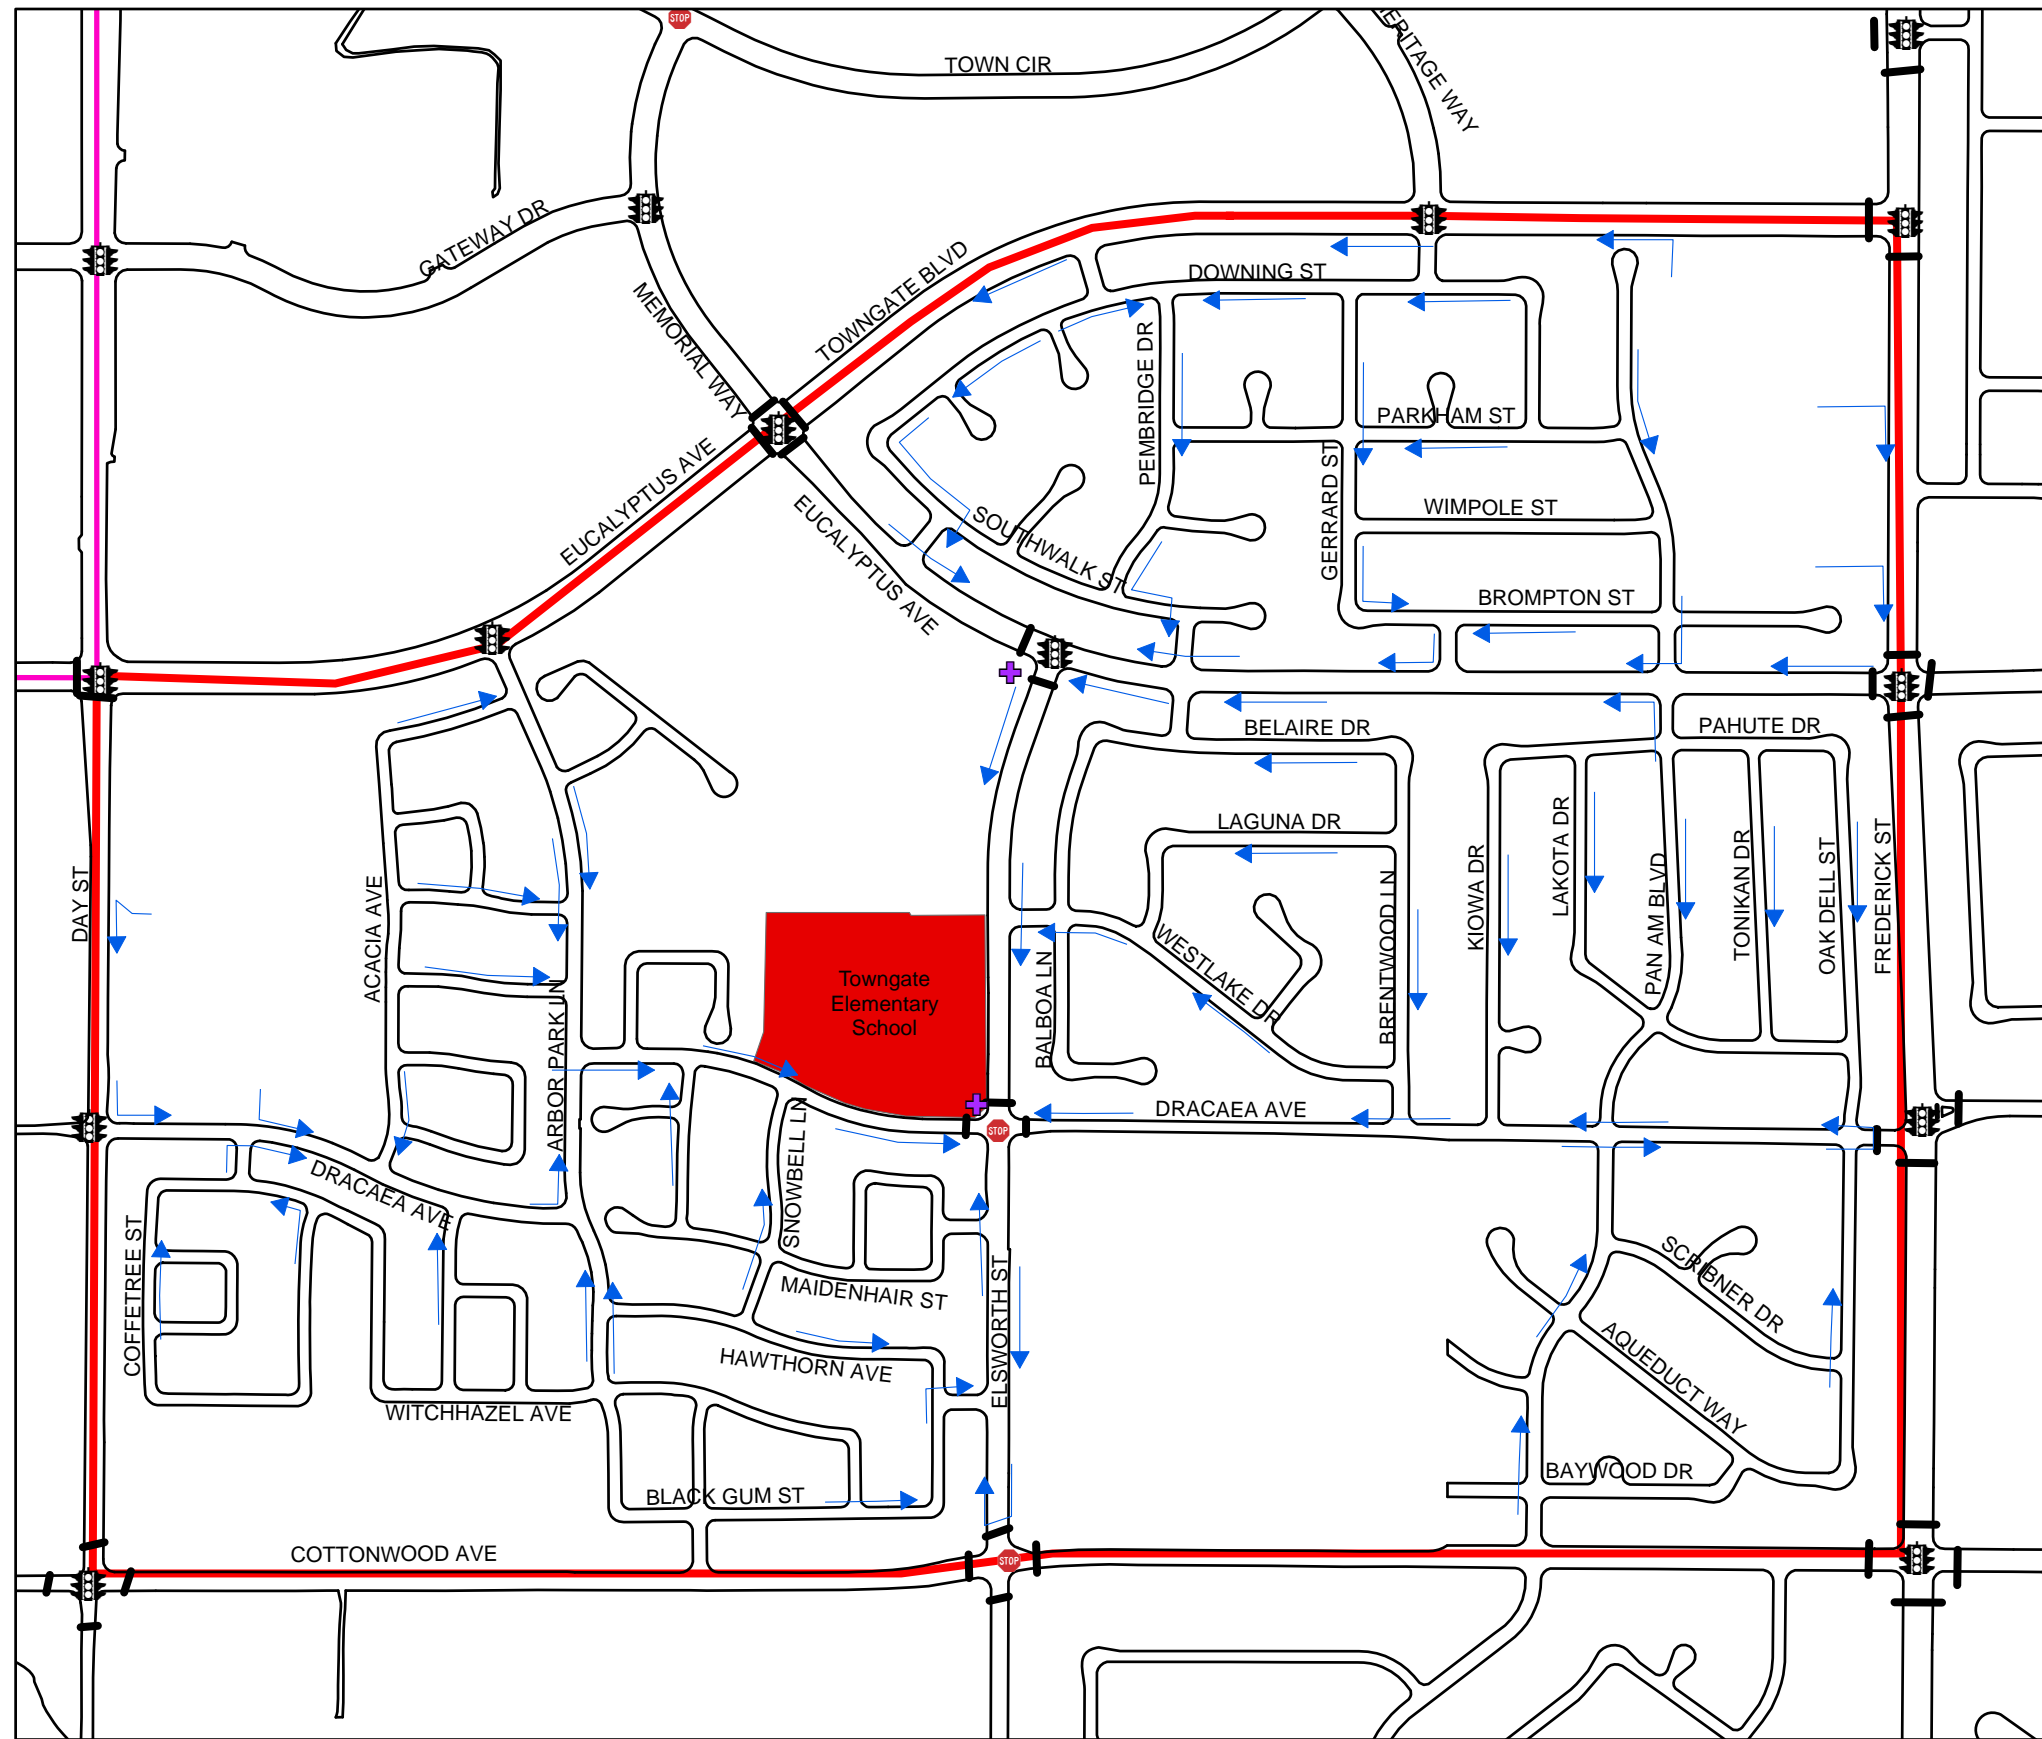

# SUGGESTED WALKING ROUTES TO TOWNGATE ELEMENTARY SCHOOL

LOCATION 25.

### Legend

- Crossing Guard
- All Way Stop
- cov\_roads arc
- Traffic Signal
- Crosswalk
- City Boundary
- Towngate Elementary Attendance
- Elementary School
- Middle School
- High School
- Suggested Walking Route

This map is intended for informational purposes only. The City of Moreno Valley assumes no responsibility for using these routes.