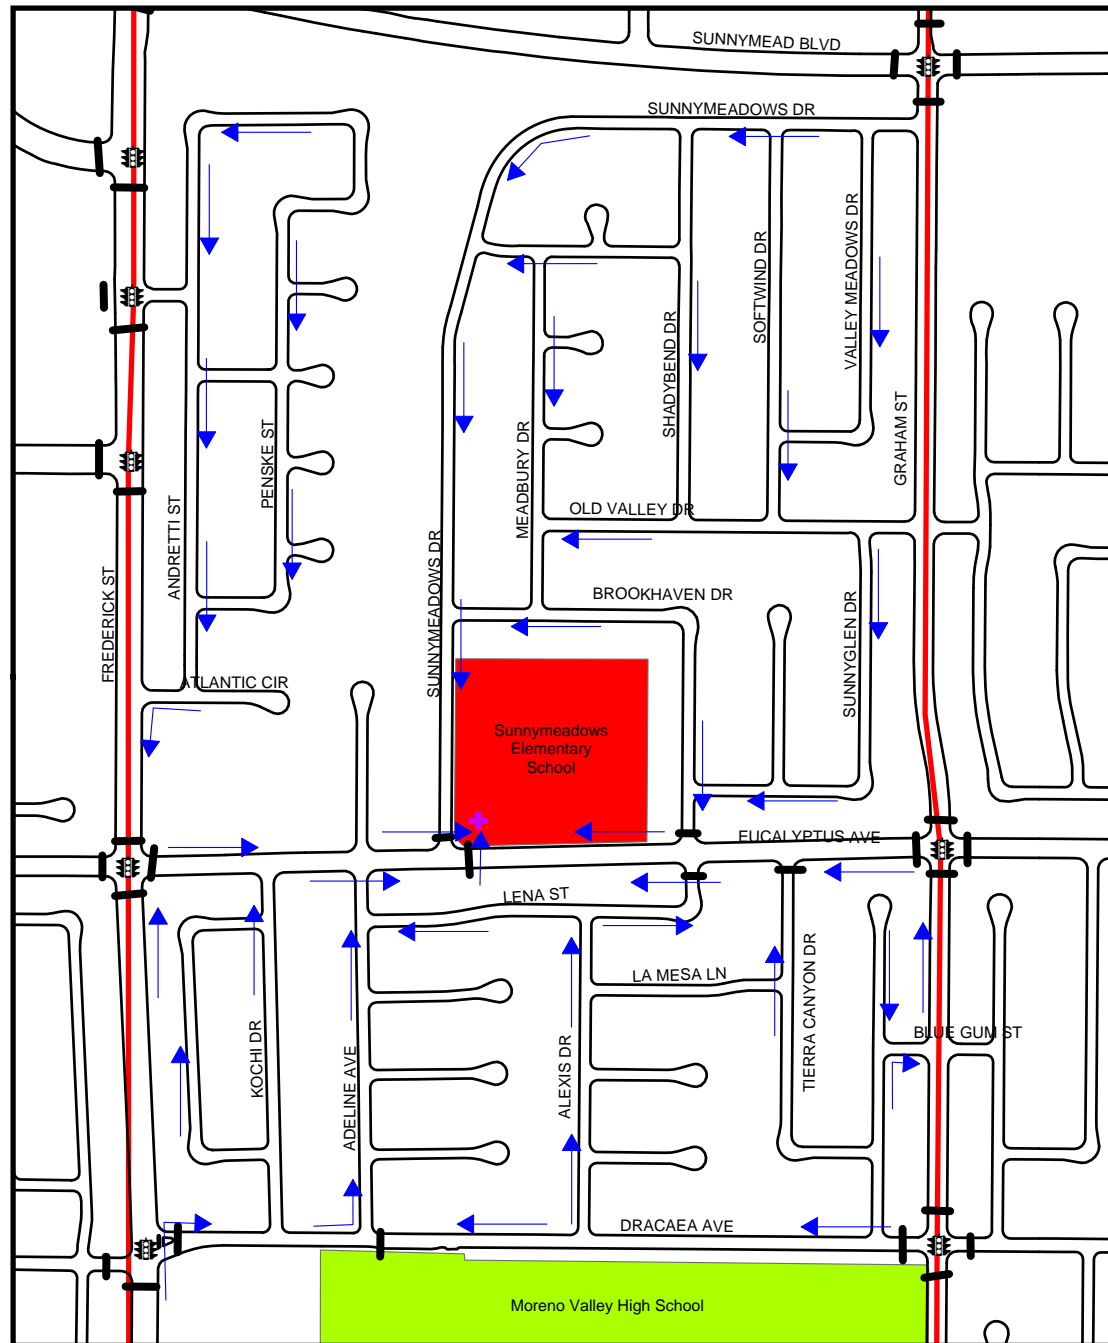

SUGGESTED WALKING ROUTES TO SUNNYMEADOWS ELEMENTARY SCHOOL

LOCATION 24.

Legend

- + Crossing Guard
- Crosswalk
- Traffic Signal
- Elementary School
- High School
- Sunnymeads Attendance
- ▶ Suggested Walking Route
- Bike Trail

This map is intended for informational purposes only. The City of Moreno Valley assumes no responsibility for using these routes.