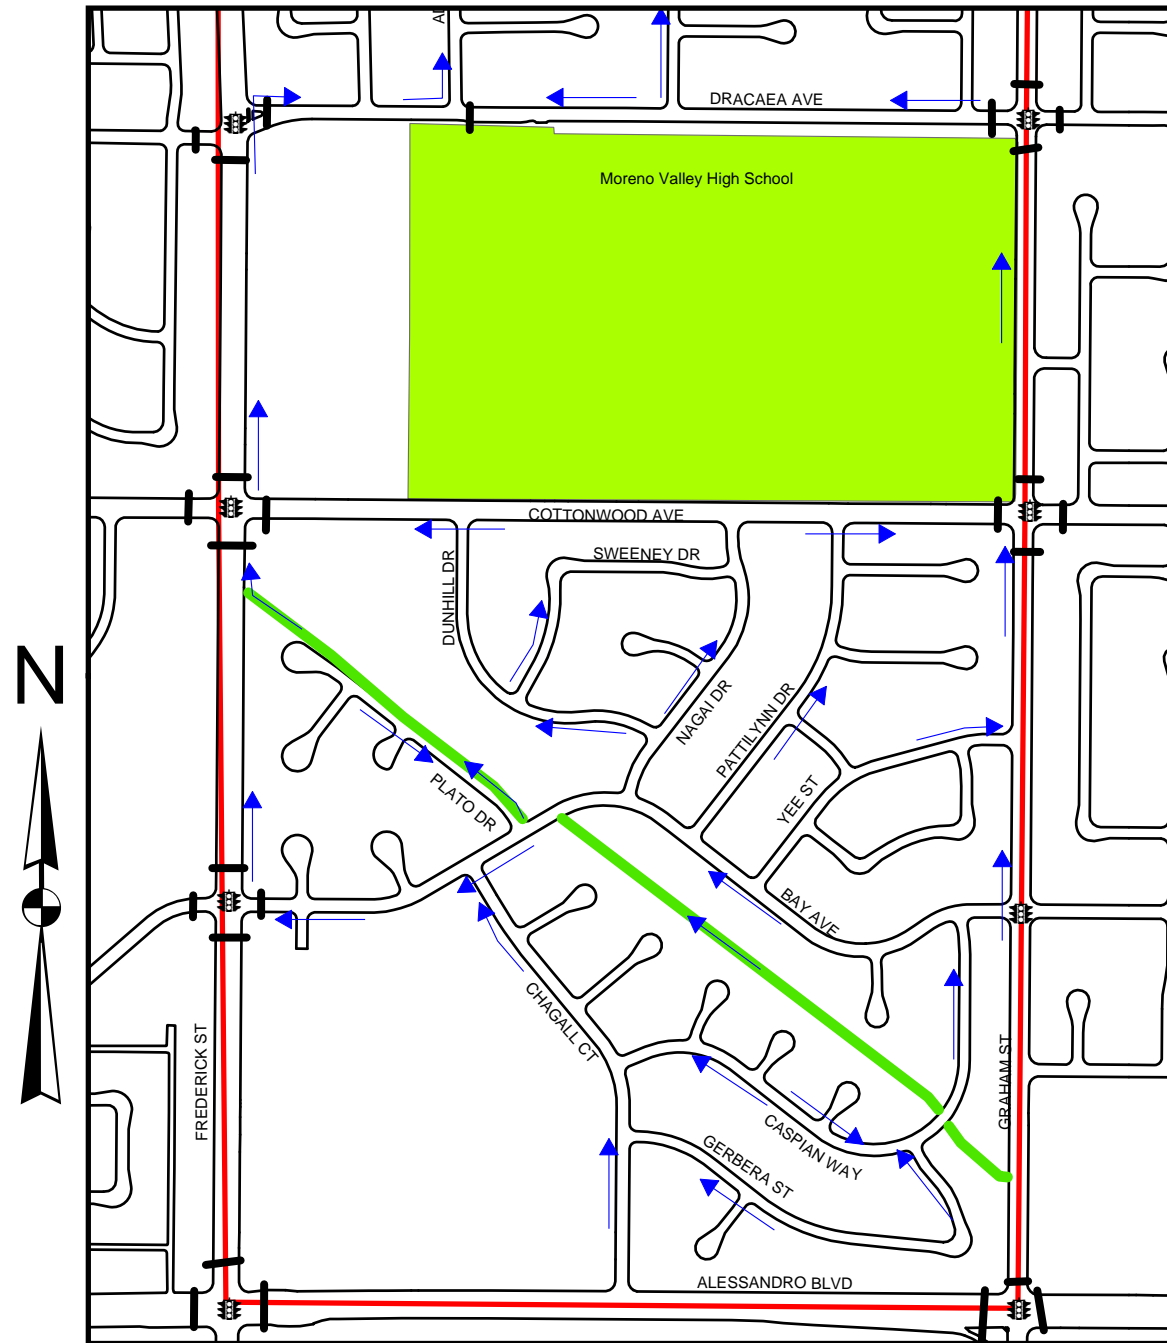

SUGGESTED WALKING ROUTES TO SUNNYMEADOWS ELEMENTARY SCHOOL

LOCATION 24.

Legend

- + Crossing Guard
- Crosswalk
- Traffic Signal
- Elementary School
- High School
- Sunnymeads Attendance
- ▶ Suggested Walking Route
- Bike Trail

This map is intended for informational purposes only. The City of Moreno Valley assumes no responsibility for using these routes.