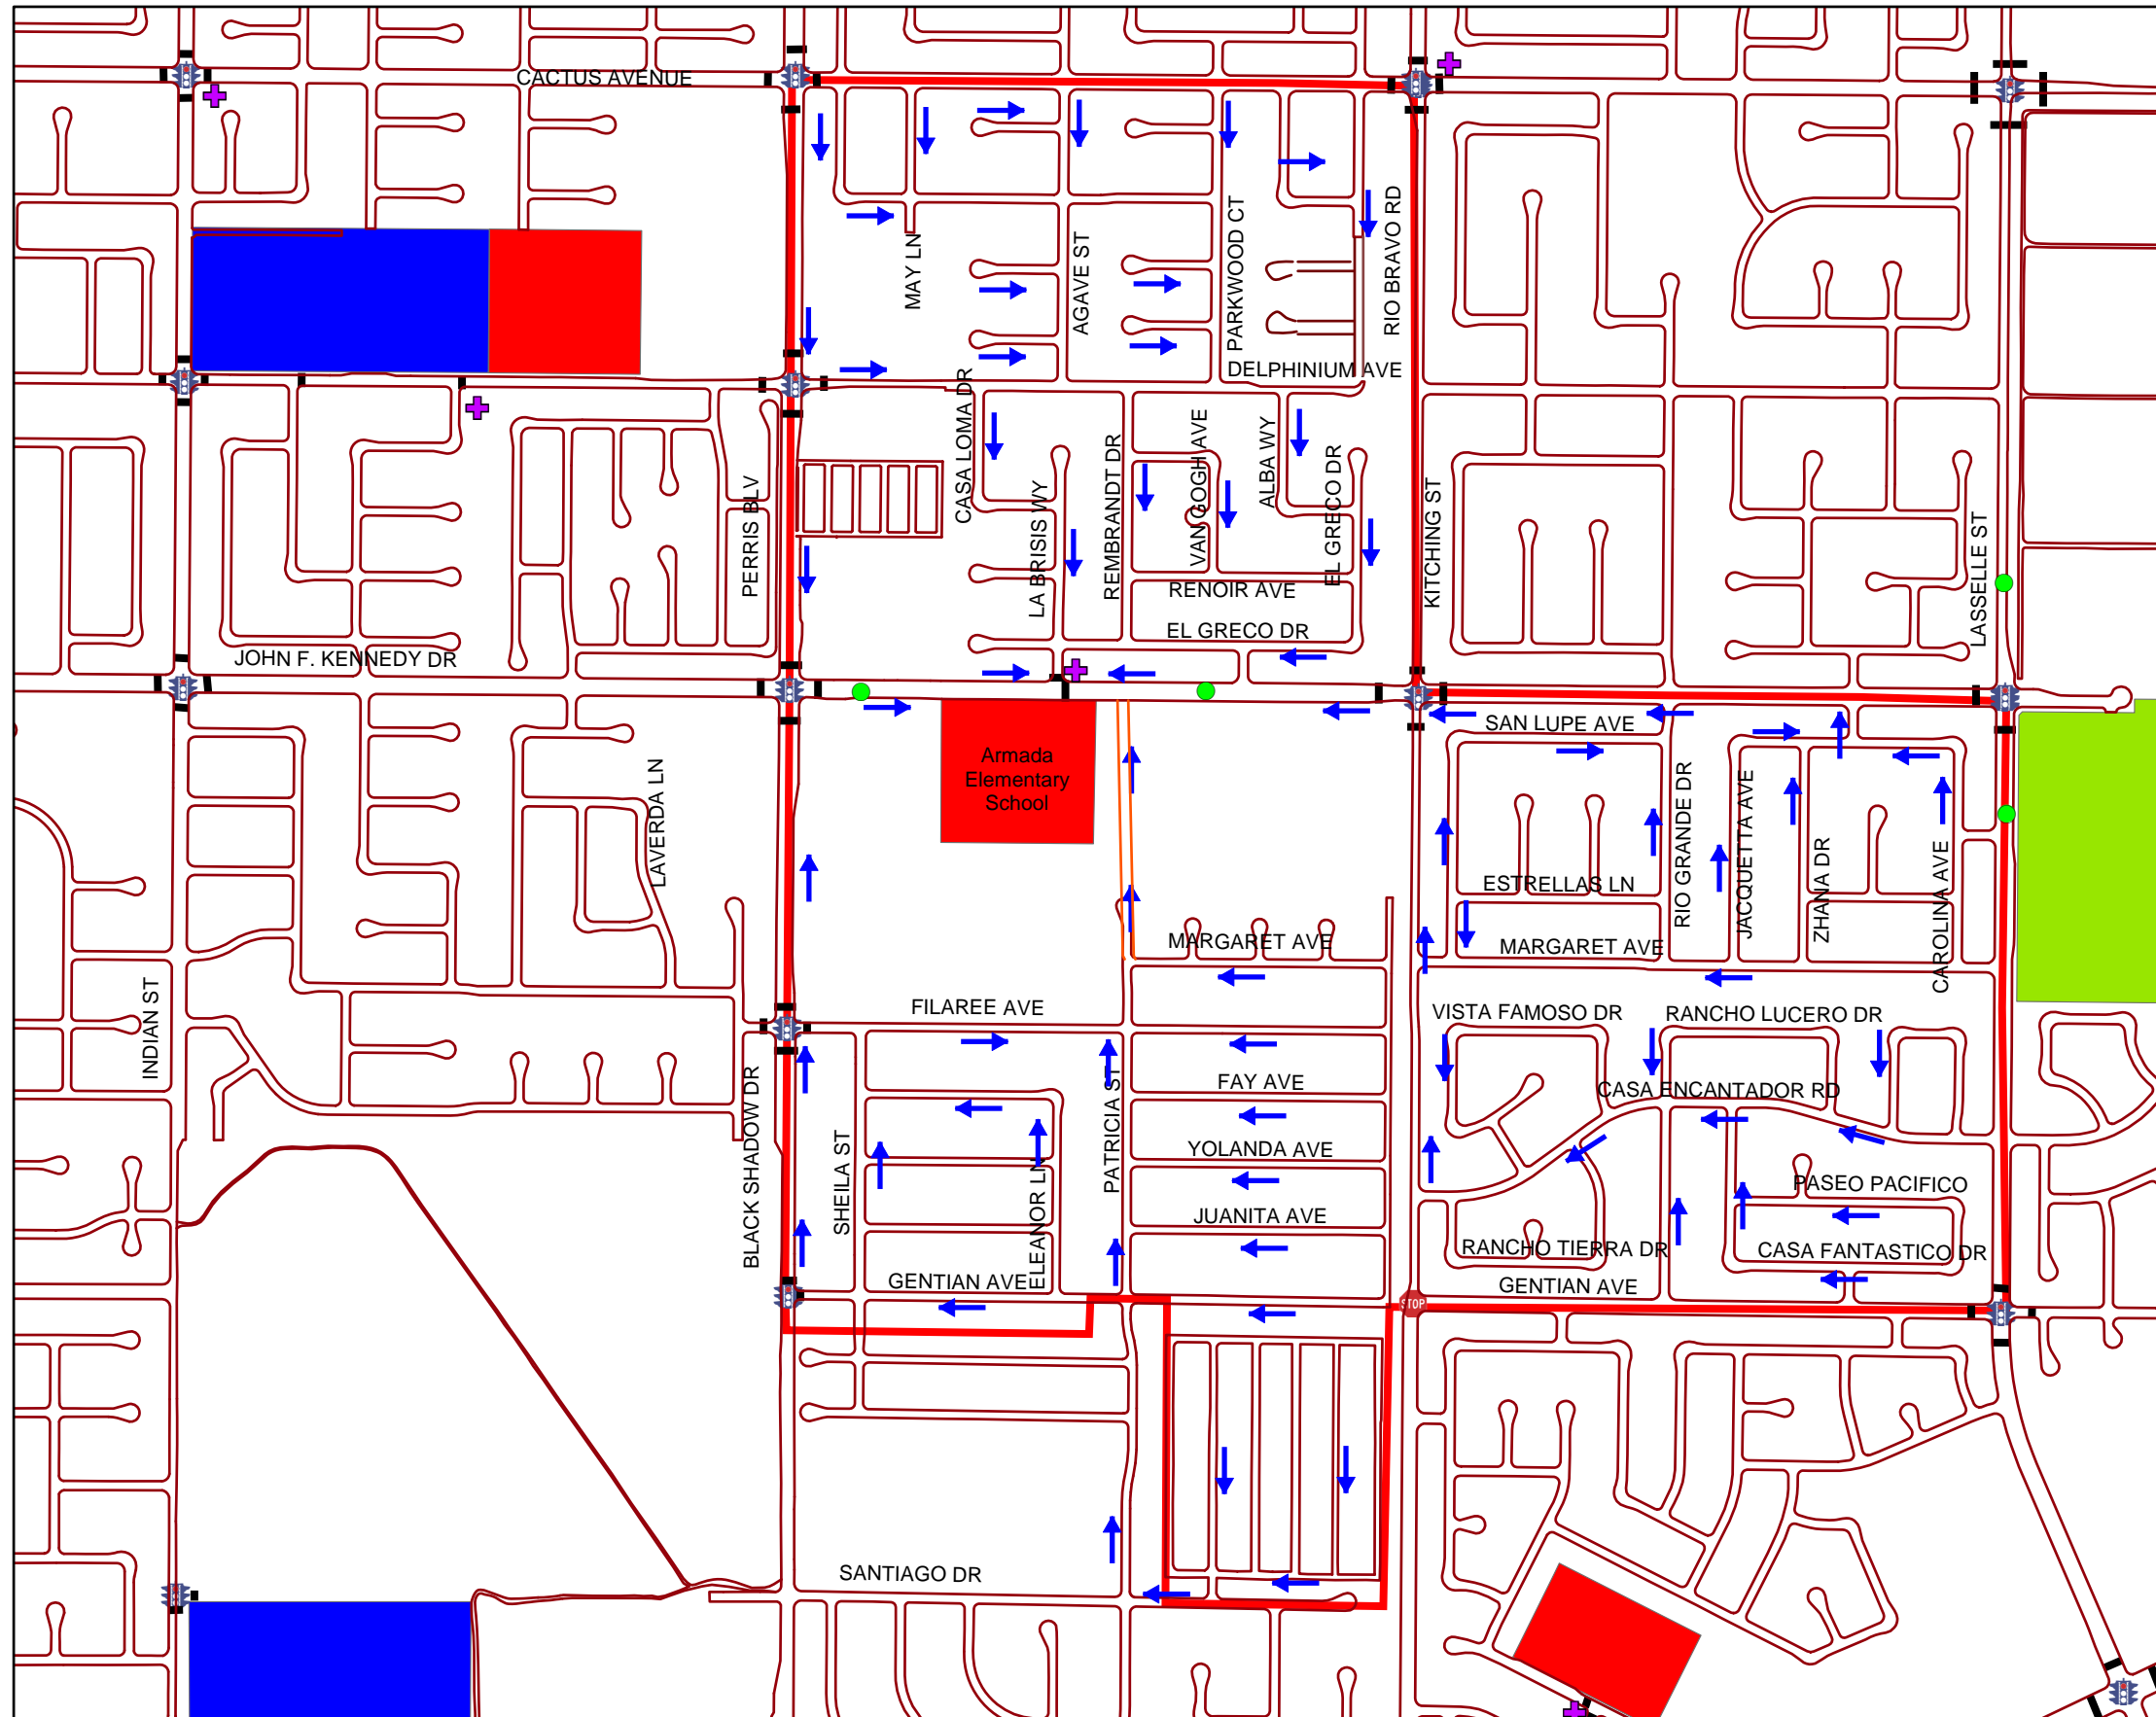

SUGGESTED WALKING ROUTES TO ARMADA ELEMENTARY SCHOOL

LOCATION 1.

Legend

- Crossing Guard
- Flashing Beacons
- cov_roads arc
- Crosswalk
- All Way Stop
- Traffic Signal

School Location

- Elementary School
- Middle School
- High School
- K-12 School
- College
- Armada Attendance Boundary

This map is intended for informational purposes only. The City of Moreno Valley assumes no responsibility for using these routes.
Last update - December 2011.