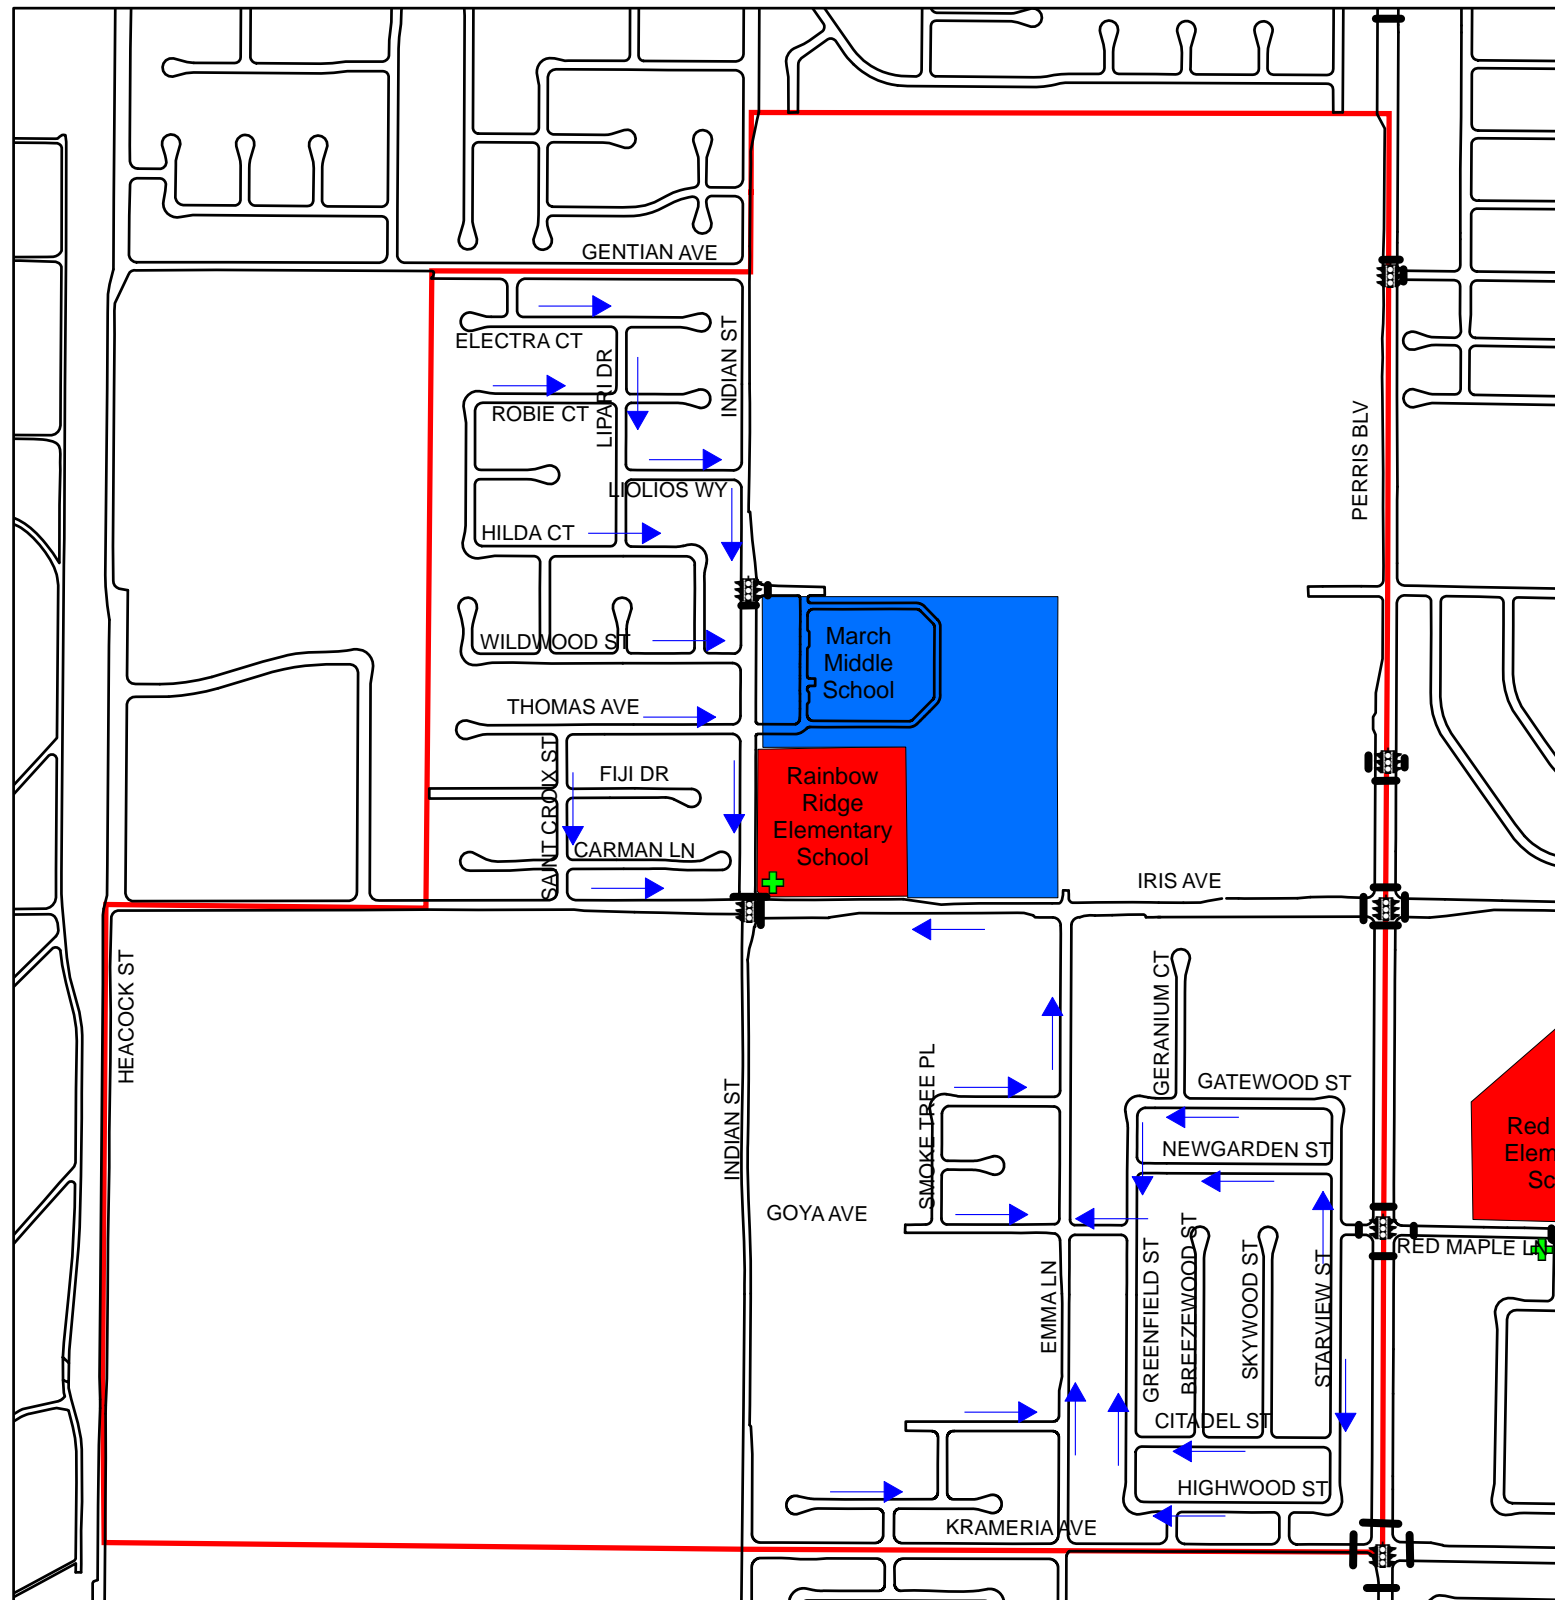

# SUGGESTED WALKING ROUTES TO RAINBOW RIDGE ELEMENTARY SCHOOL

LOCATION 17.

### Legend

- Signalized intersection
- Crossing Guard
- Crosswalks
- Elementary School
- Middle School
- Rainbow Ridge Attendance
- Suggested Walking Route

This map is intended for informational purposes only. The City of Moreno Valley assumes no responsibility for using these routes.  
Last update - August 2008.