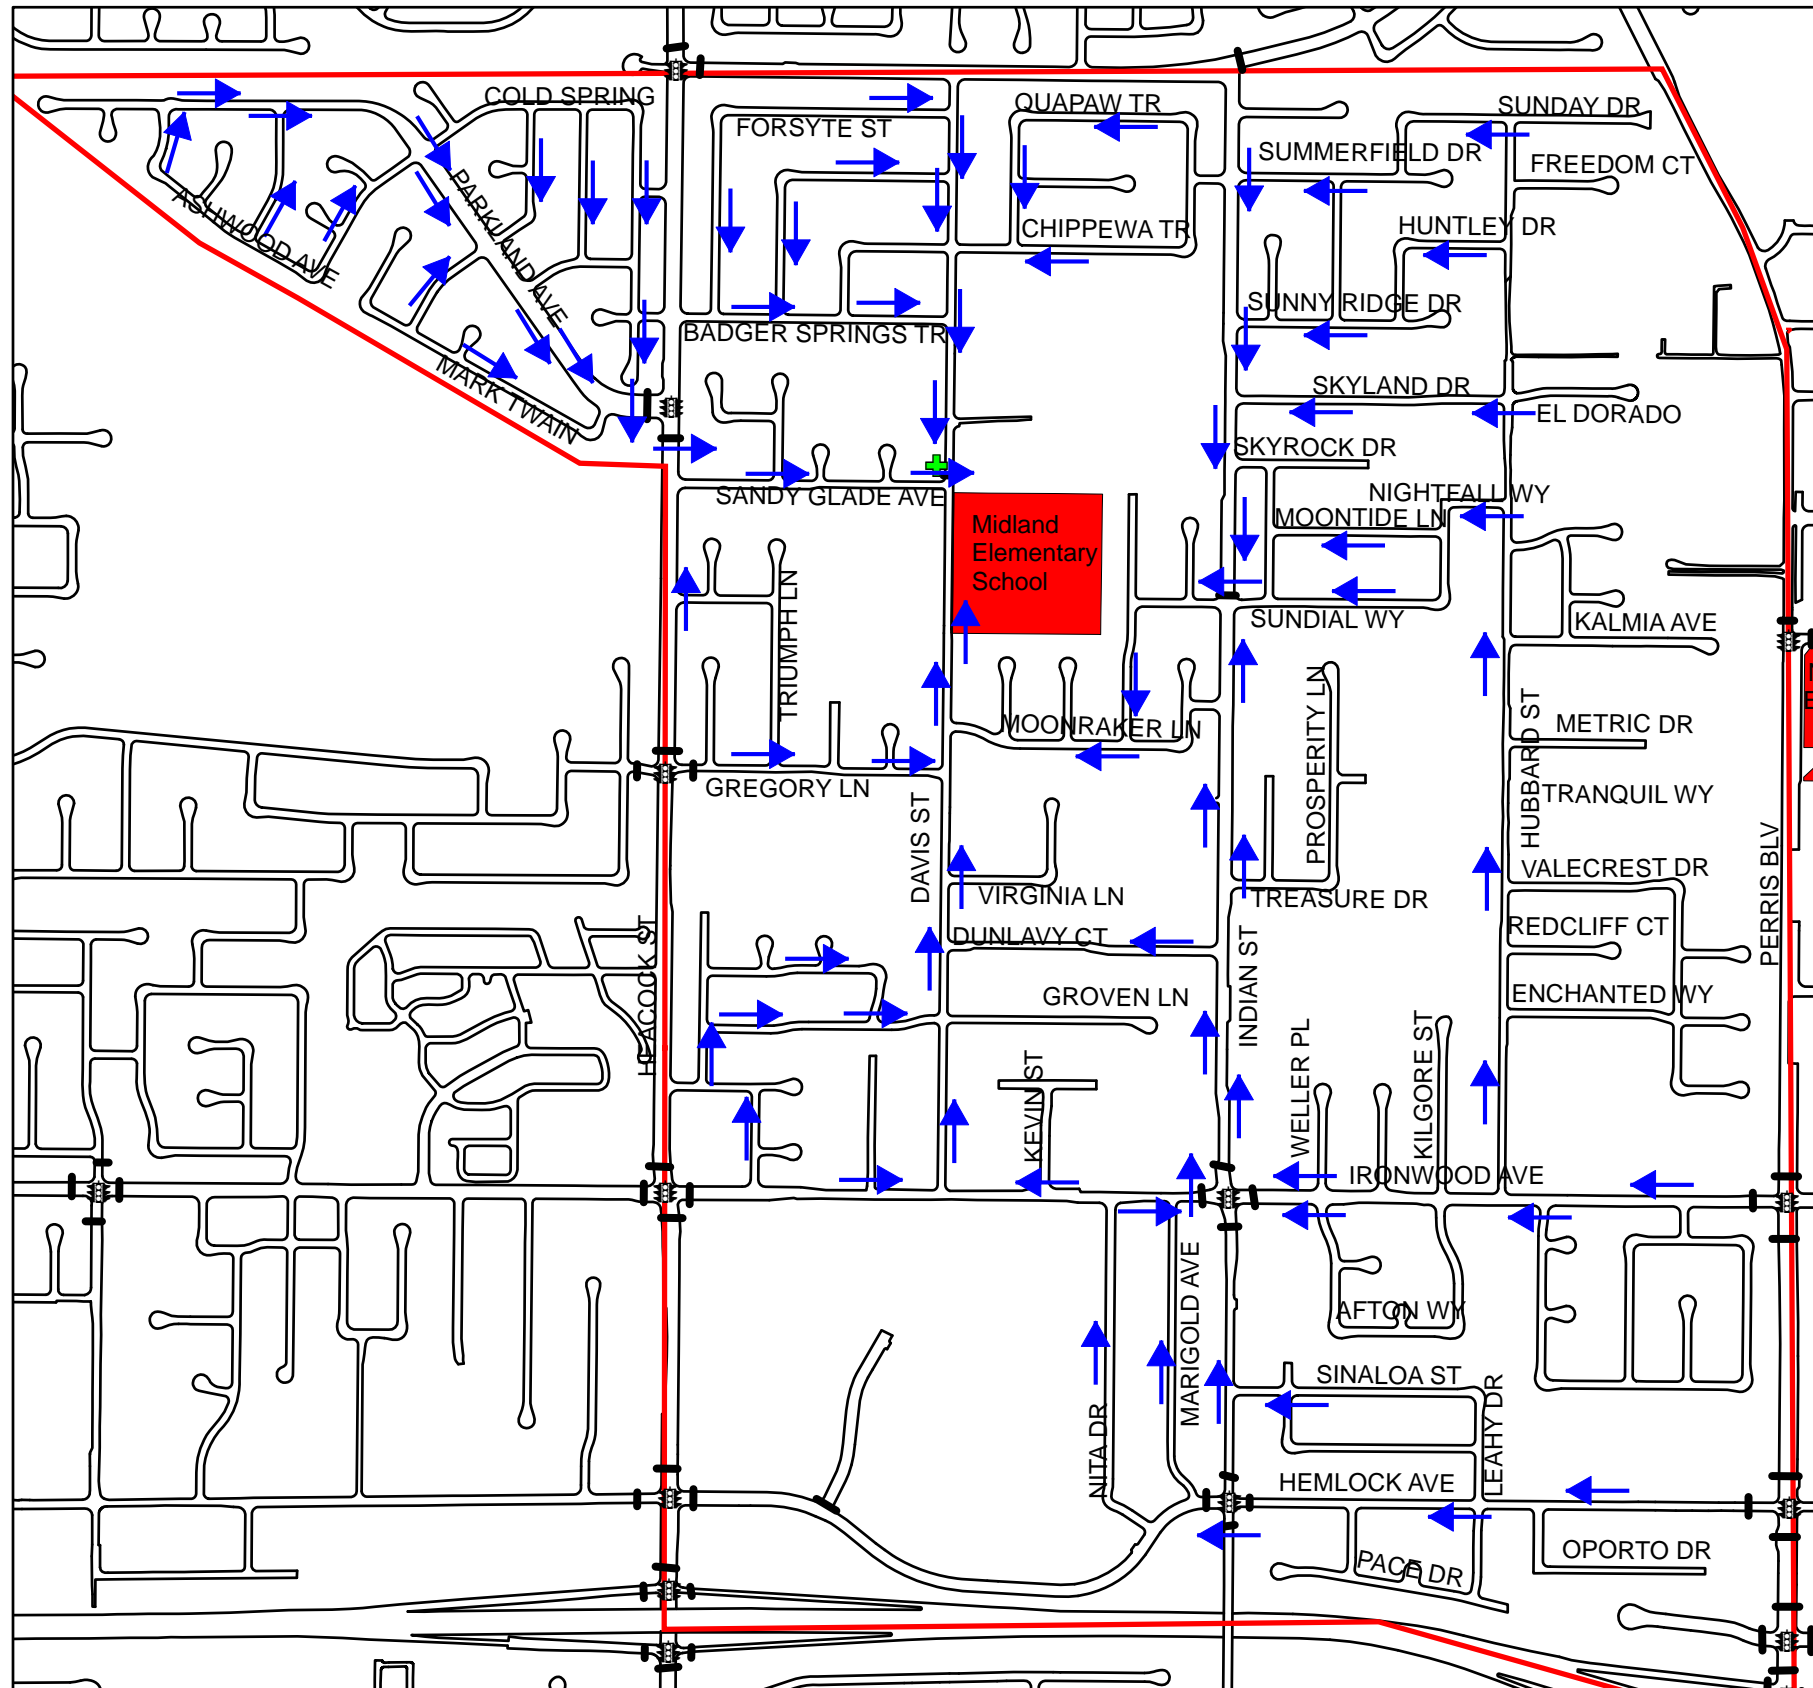

SUGGESTED WALKING ROUTES TO MIDLAND ELEMENTARY SCHOOL

LOCATION 15.

Legend

-  Crossing Guard
-  Crosswalk
-  Signal Location
-  Midland Elementary Attendance Boundary
-  Elementary School
-  Middle School
-  High School
-  K-12 School
-  Suggested Walking Route

This map is intended for informational purposes only. The City of Moreno Valley assumes no responsibility for using these routes.
Last update - June 2008.