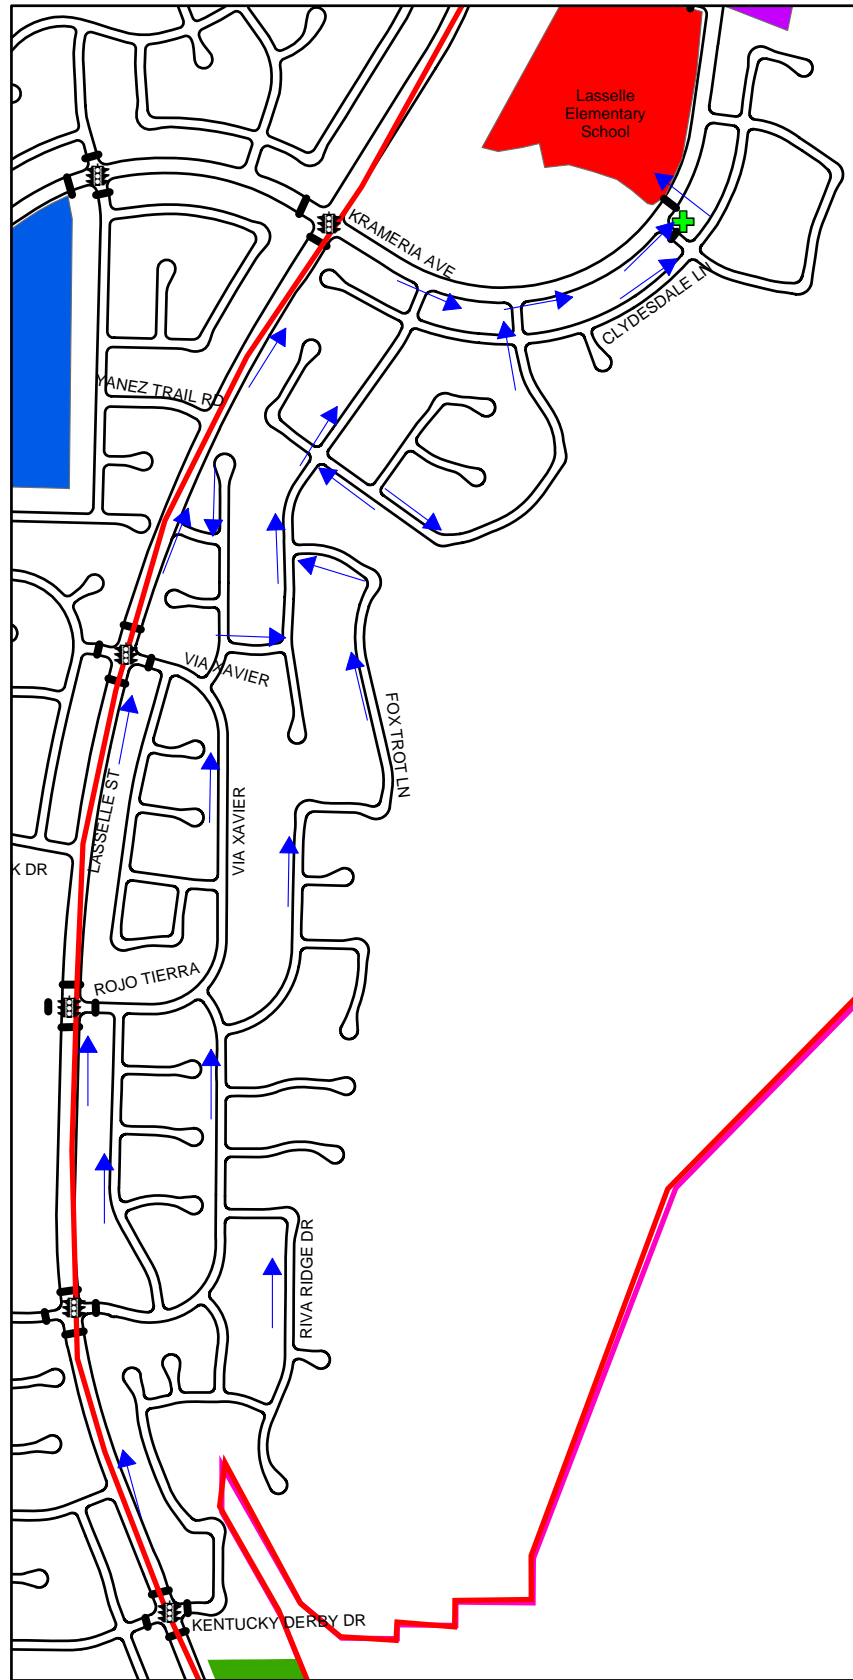

SUGGESTED WALKING ROUTES TO LASSELLE ELEMENTARY SCHOOL

LOCATION 14.

Legend

- Traffic Signal
- Crossing Guard
- Crosswalk
- Attendance Boundary
- City Limit

School Location

- Elementary School
- Middle School
- High School
- K-12 School
- College
- Suggested Walking Route

This map is intended for informational purposes only. The City of Moreno Valley assumes no responsibility for using these routes.

Last update - May 2008.