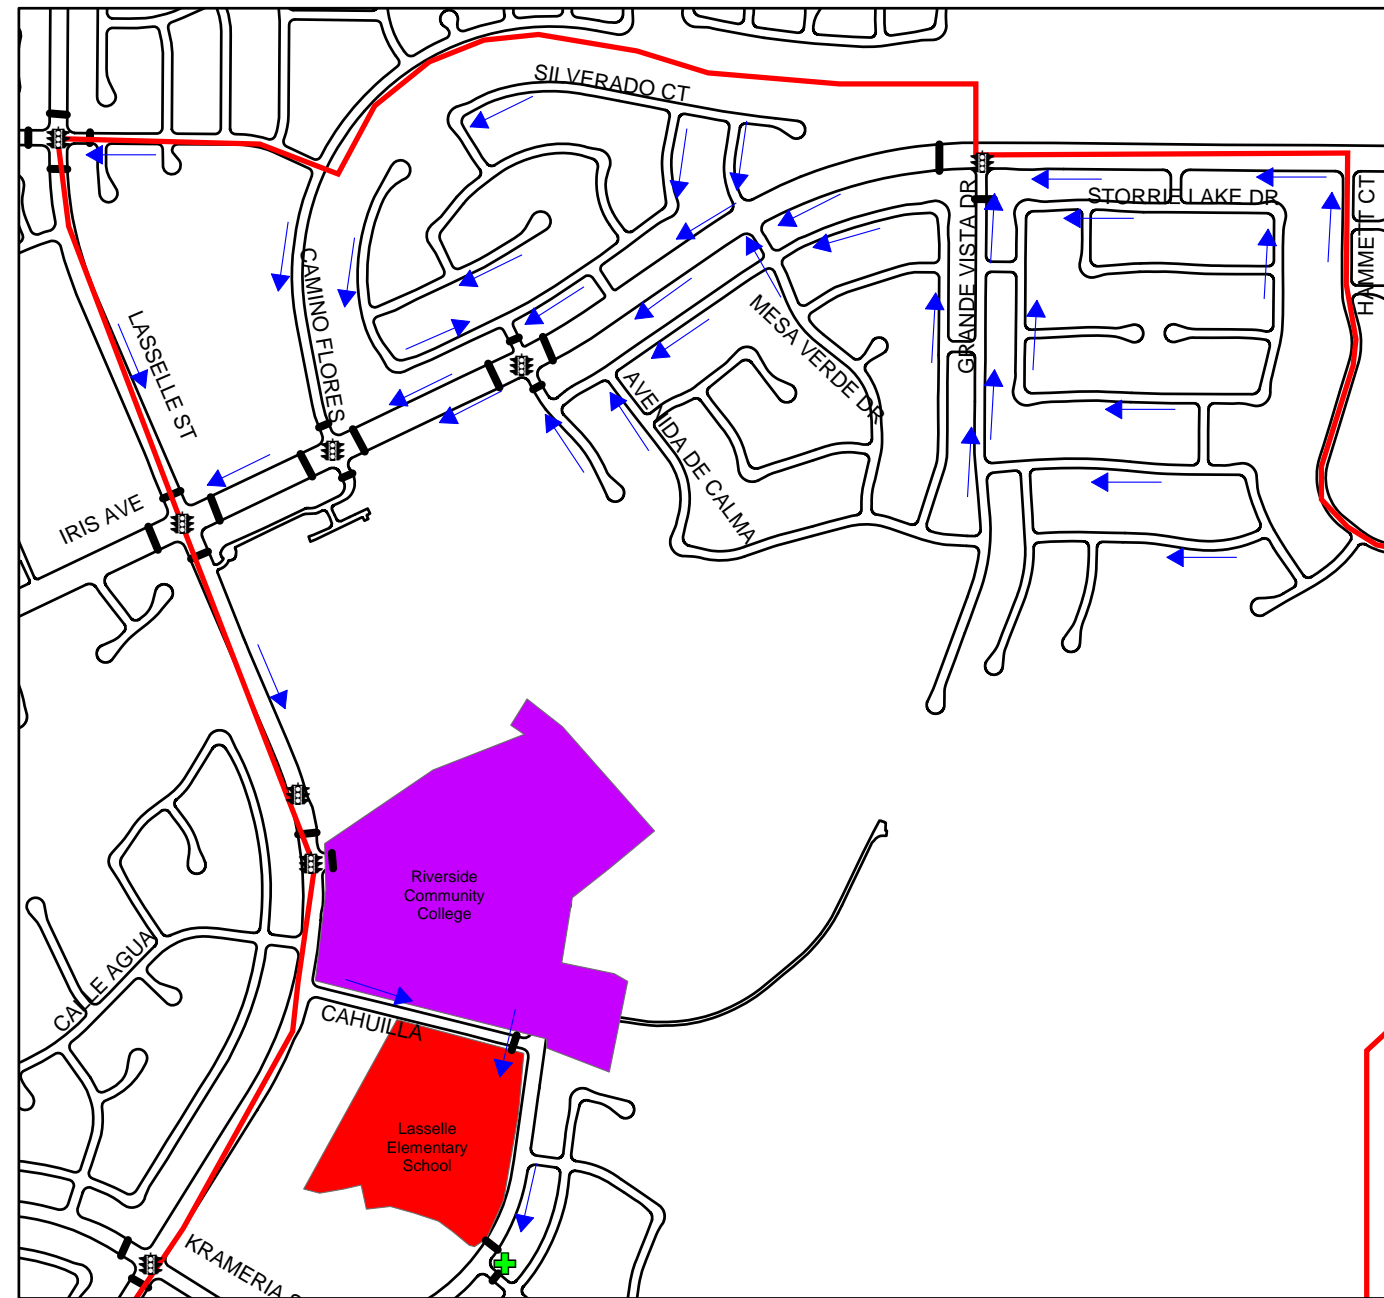

SUGGESTED WALKING ROUTES TO LASSELLE ELEMENTARY SCHOOL

LOCATION 14.

Legend

- Traffic Signal
- Crossing Guard
- Crosswalk
- Attendance Boundary
- City Limit

School Location

- Elementary School
- Middle School
- High School
- K-12 School
- College
- Suggested Walking Route

This map is intended for informational purposes only. The City of Moreno Valley assumes no responsibility for using these routes.

Last update - May 2008.