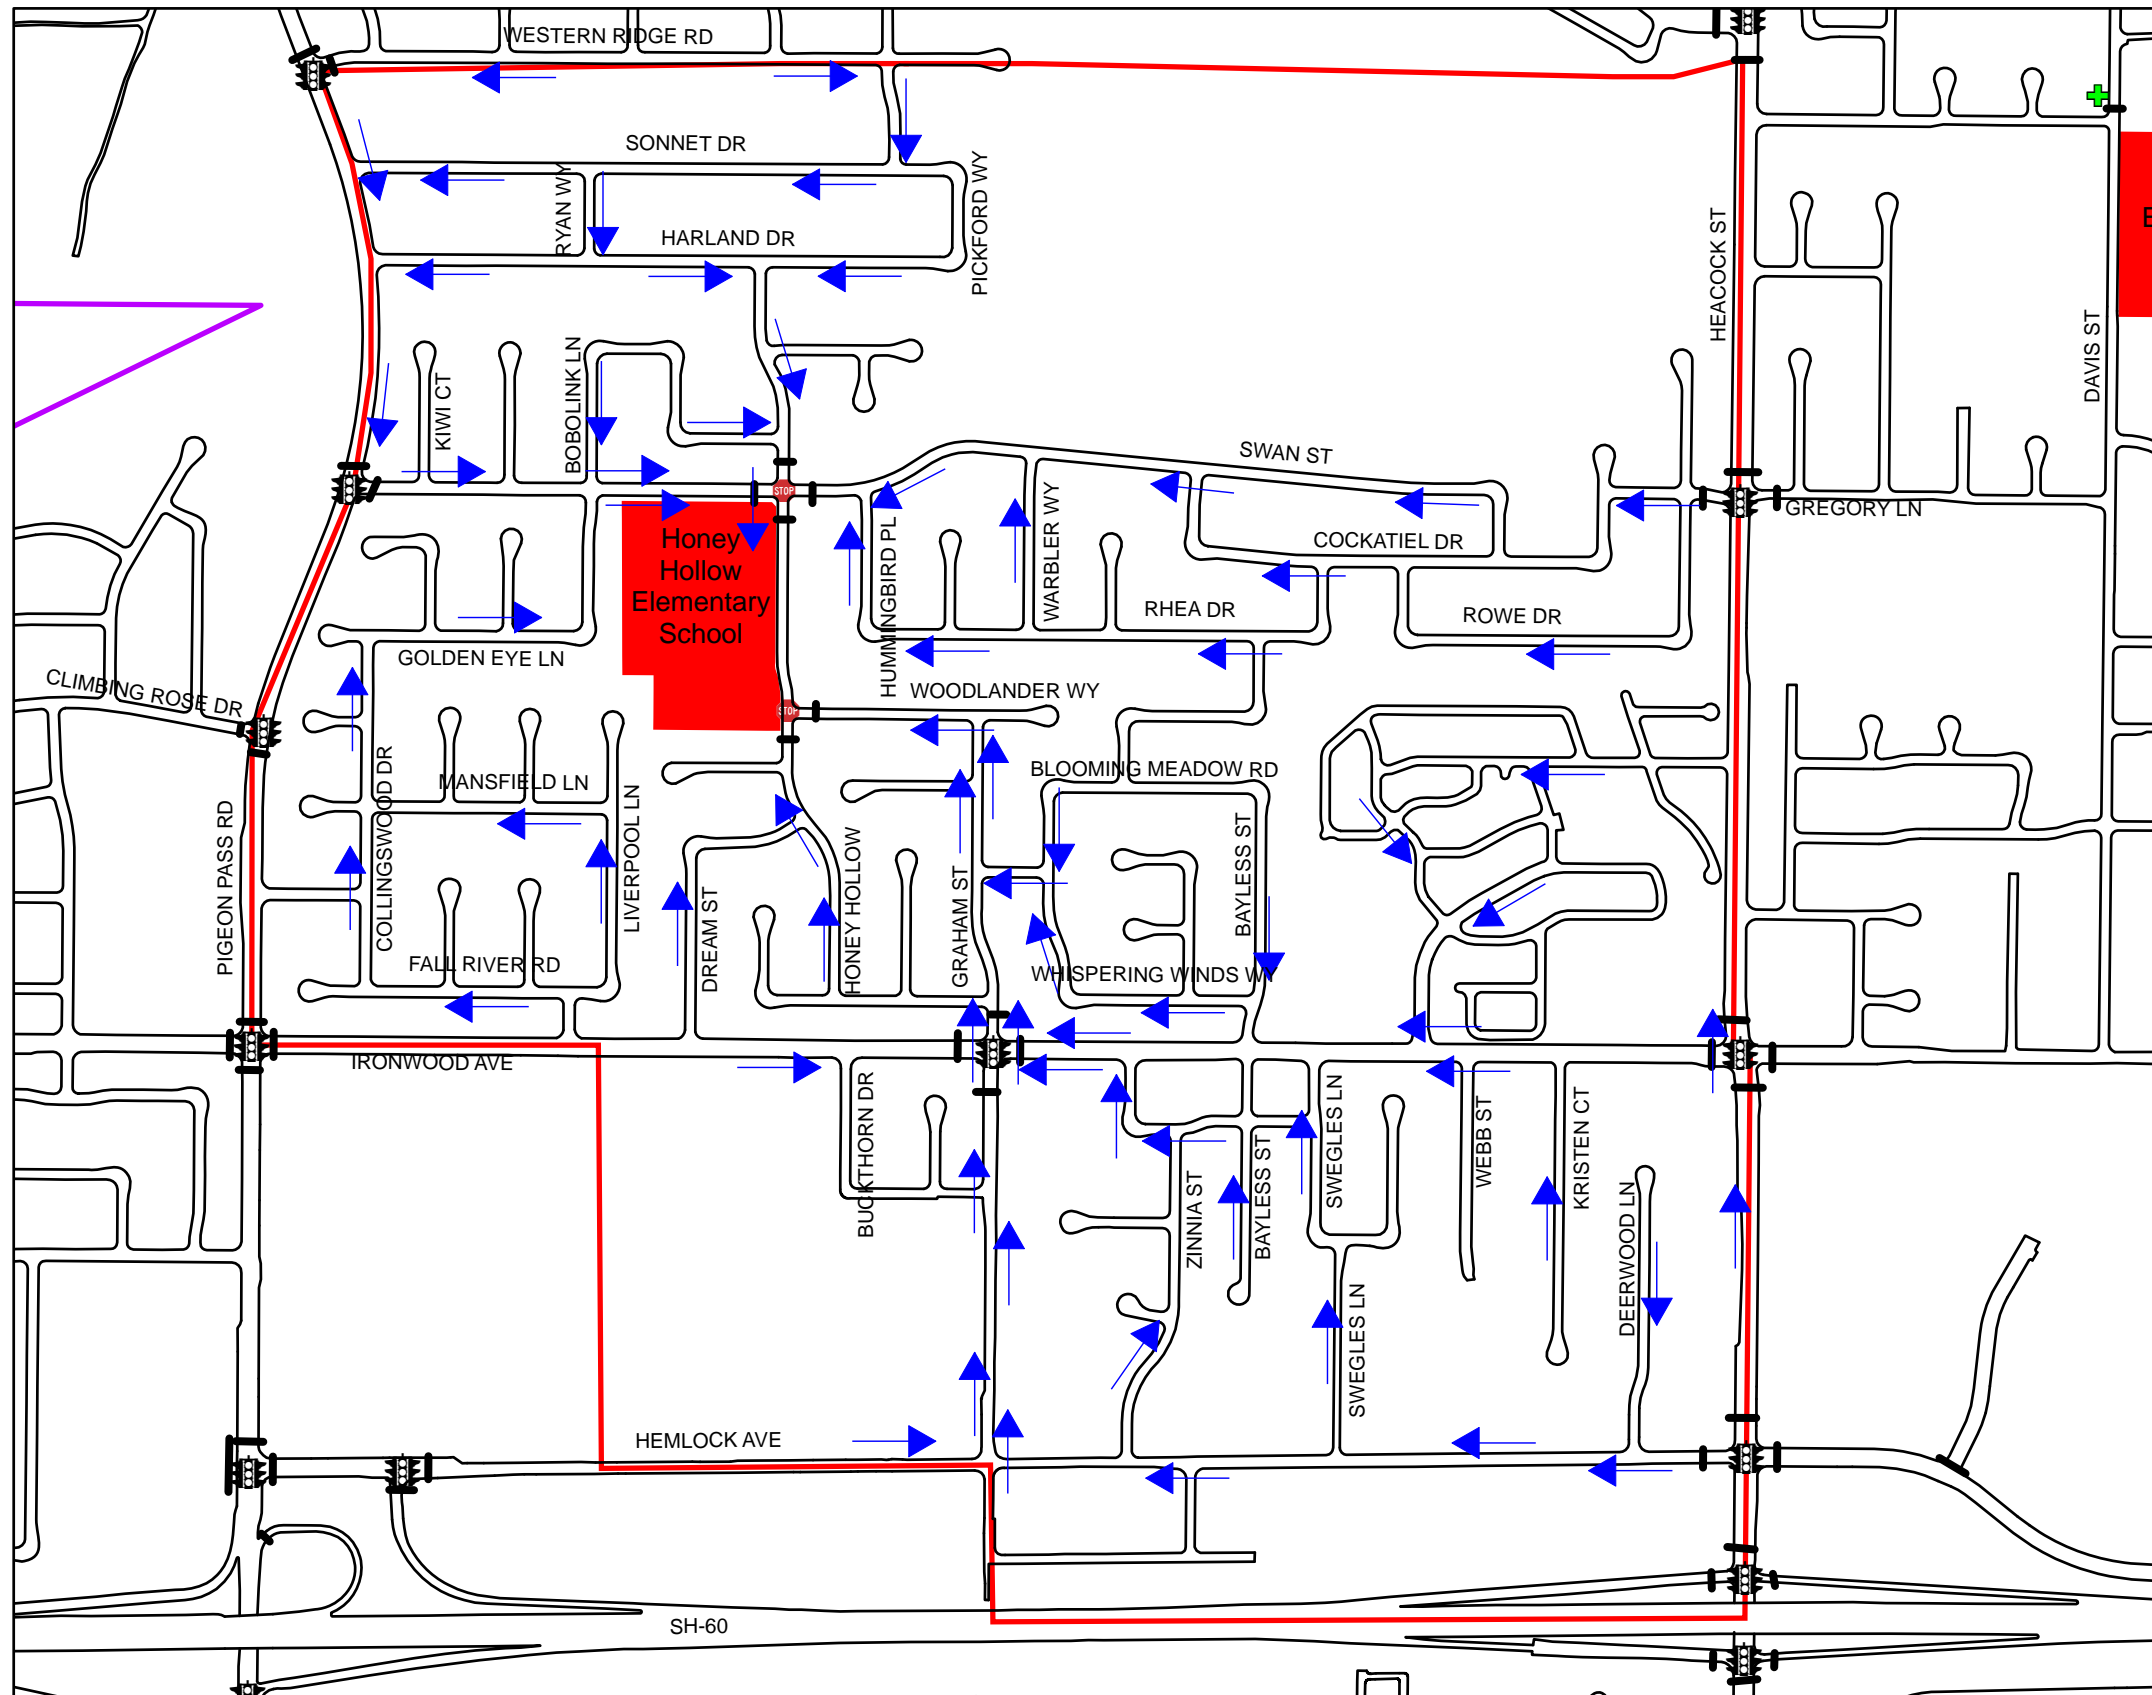

SUGGESTED WALKING ROUTES TO HONEY HOLLOW ELEMENTARY SCHOOL

LOCATION 12.

Legend

- Crossing Guard
- Crosswalks
- Signal Location
- All Way Stop Location
- Honey Hollow Boundary
- City Limits

School Location

- Elementary School
- Middle School
- High School
- K-12 School
- Suggested Walking Route

This map is intended for informational purposes only. The City of Moreno Valley assumes no responsibility for using these routes.