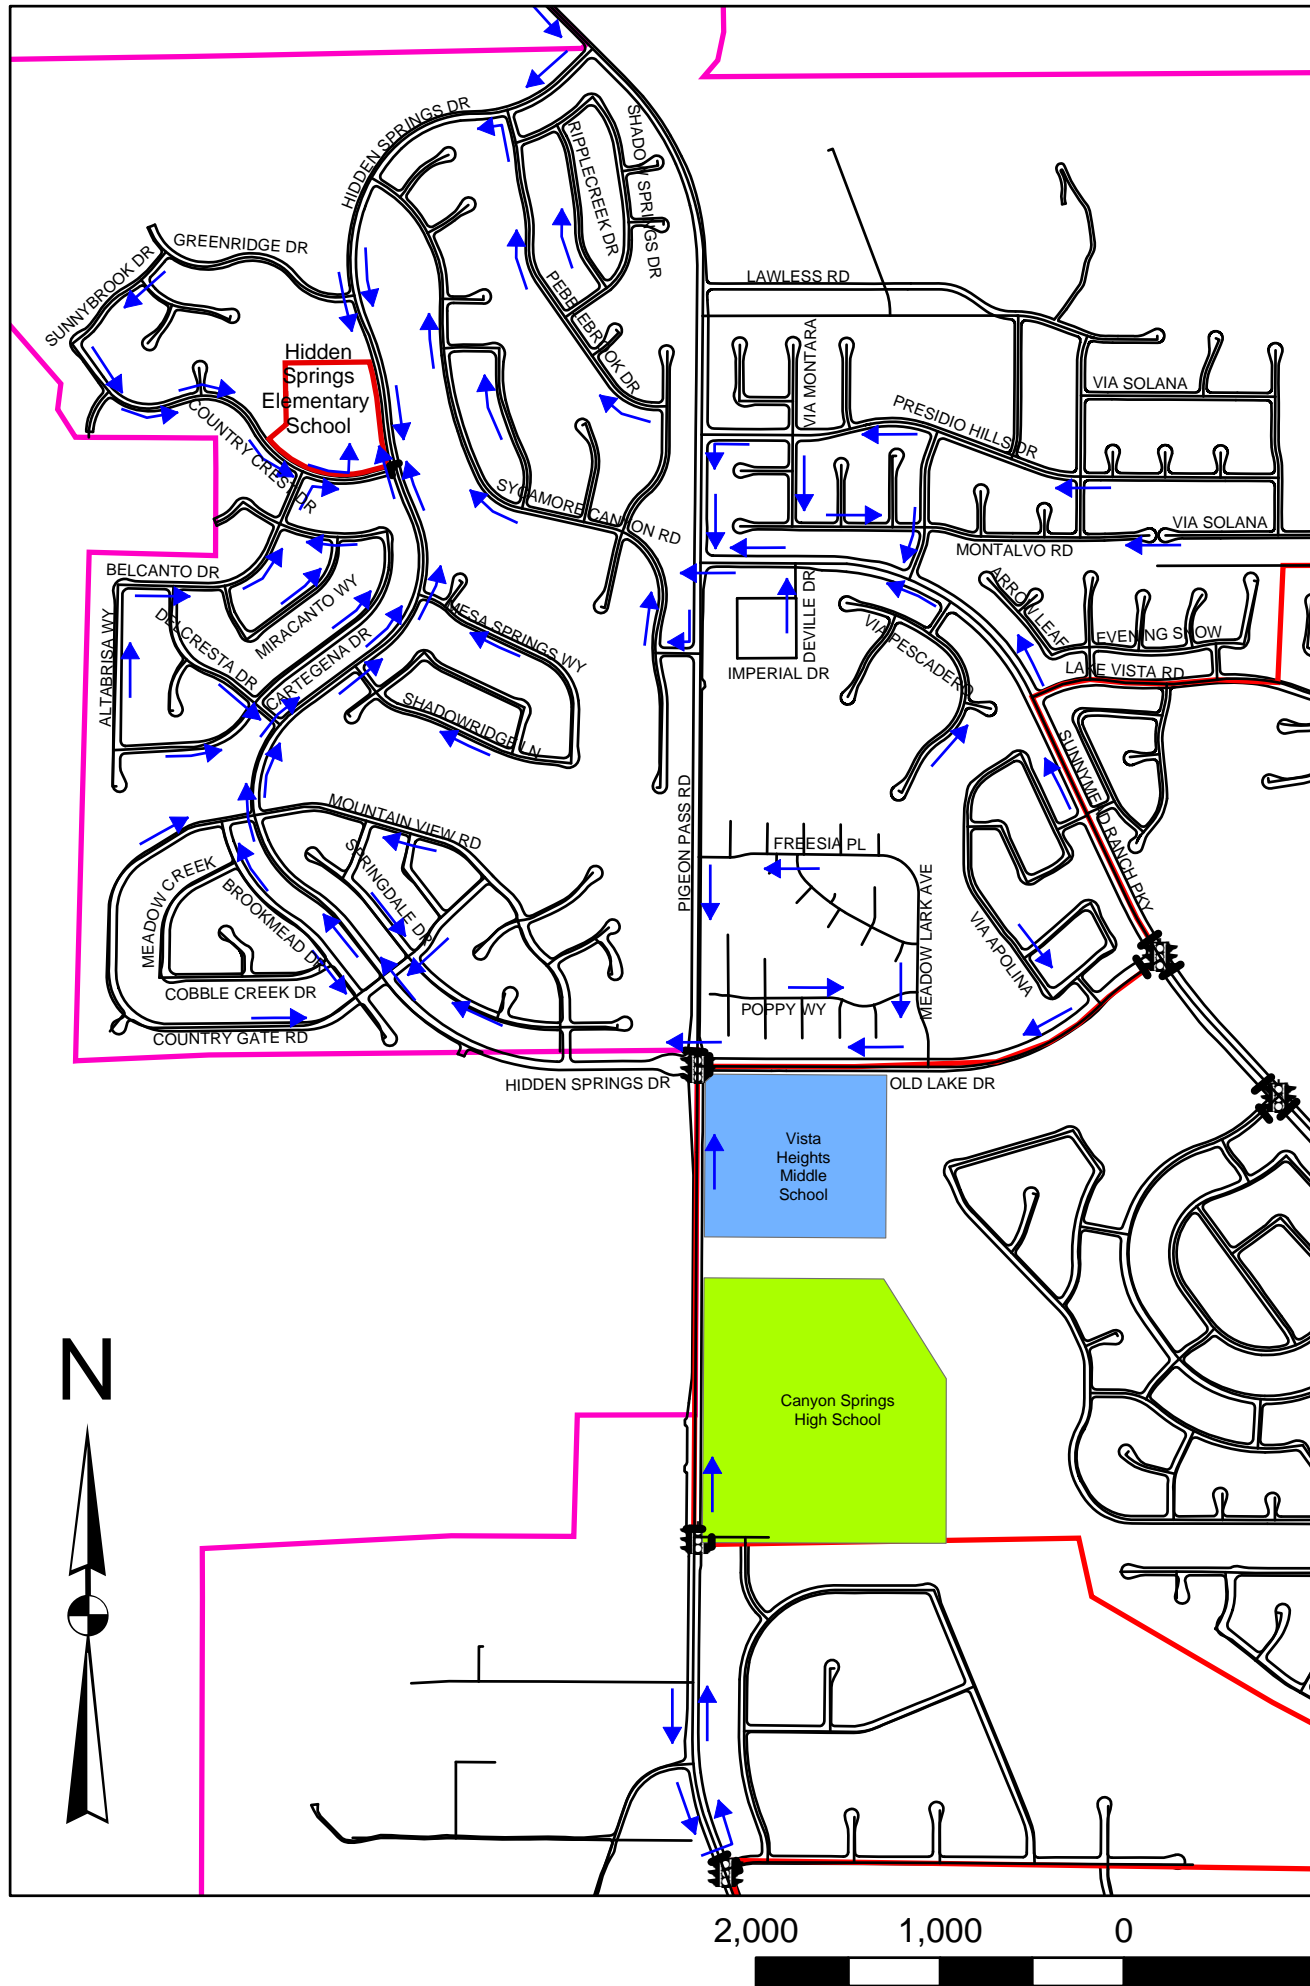

SUGGESTED WALKING ROUTES TO HIDDEN SPRINGS ELEMENTARY SCHOOL

LOCATION 11.

This map is intended for informational purposes only. The City of Moreno Valley assumes no responsibility for using these routes.

Last update - June 2008.