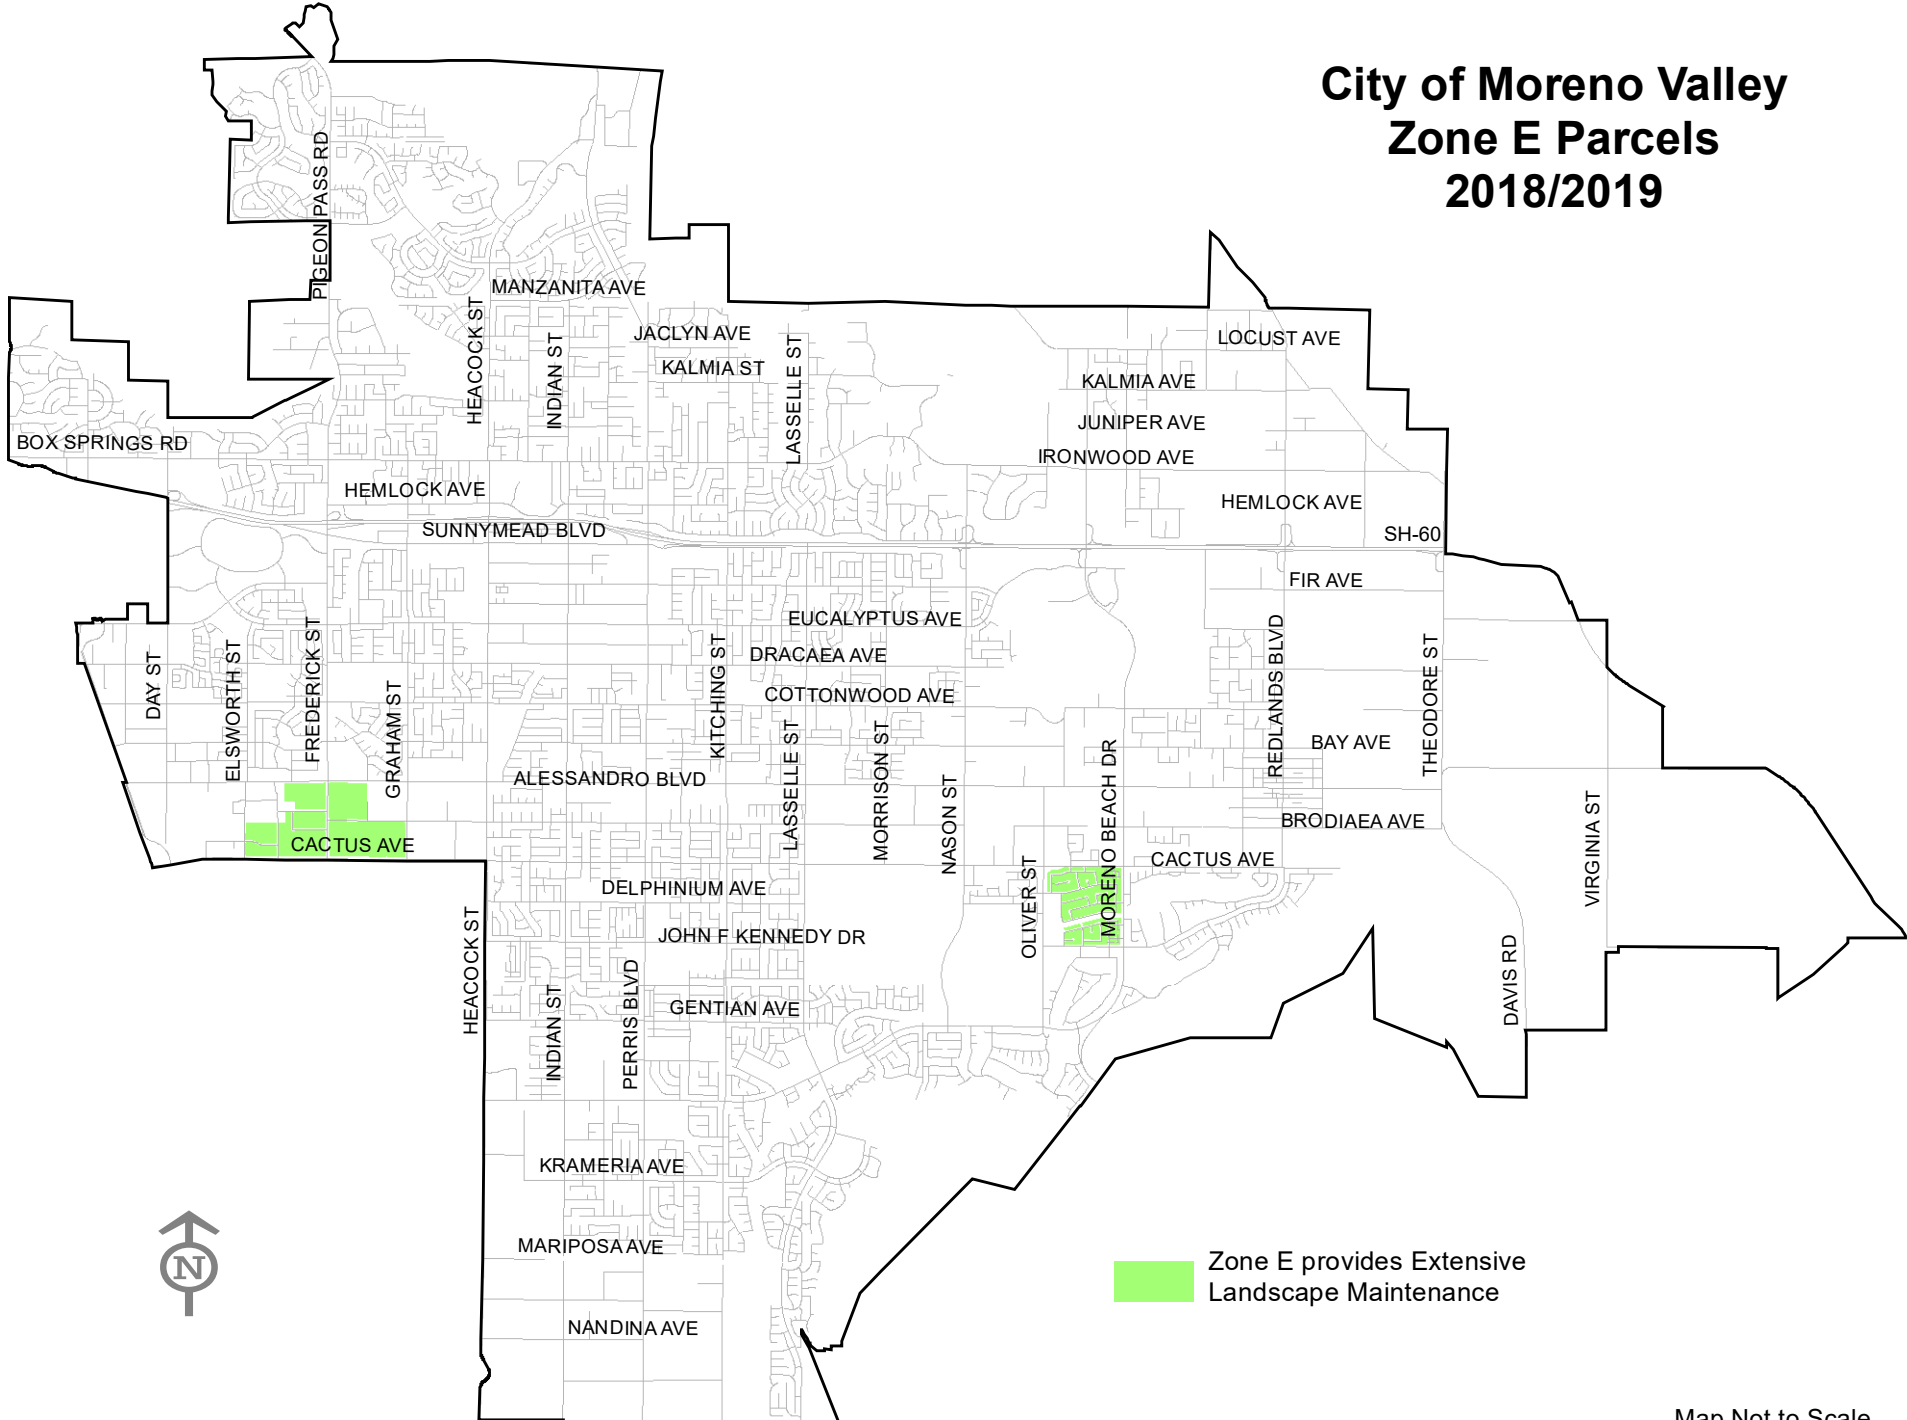

# City of Moreno Valley Zone E Parcels 2018/2019

May reflect parcels that are subject to the charge/tax but currently are not being levied

Map Not to Scale