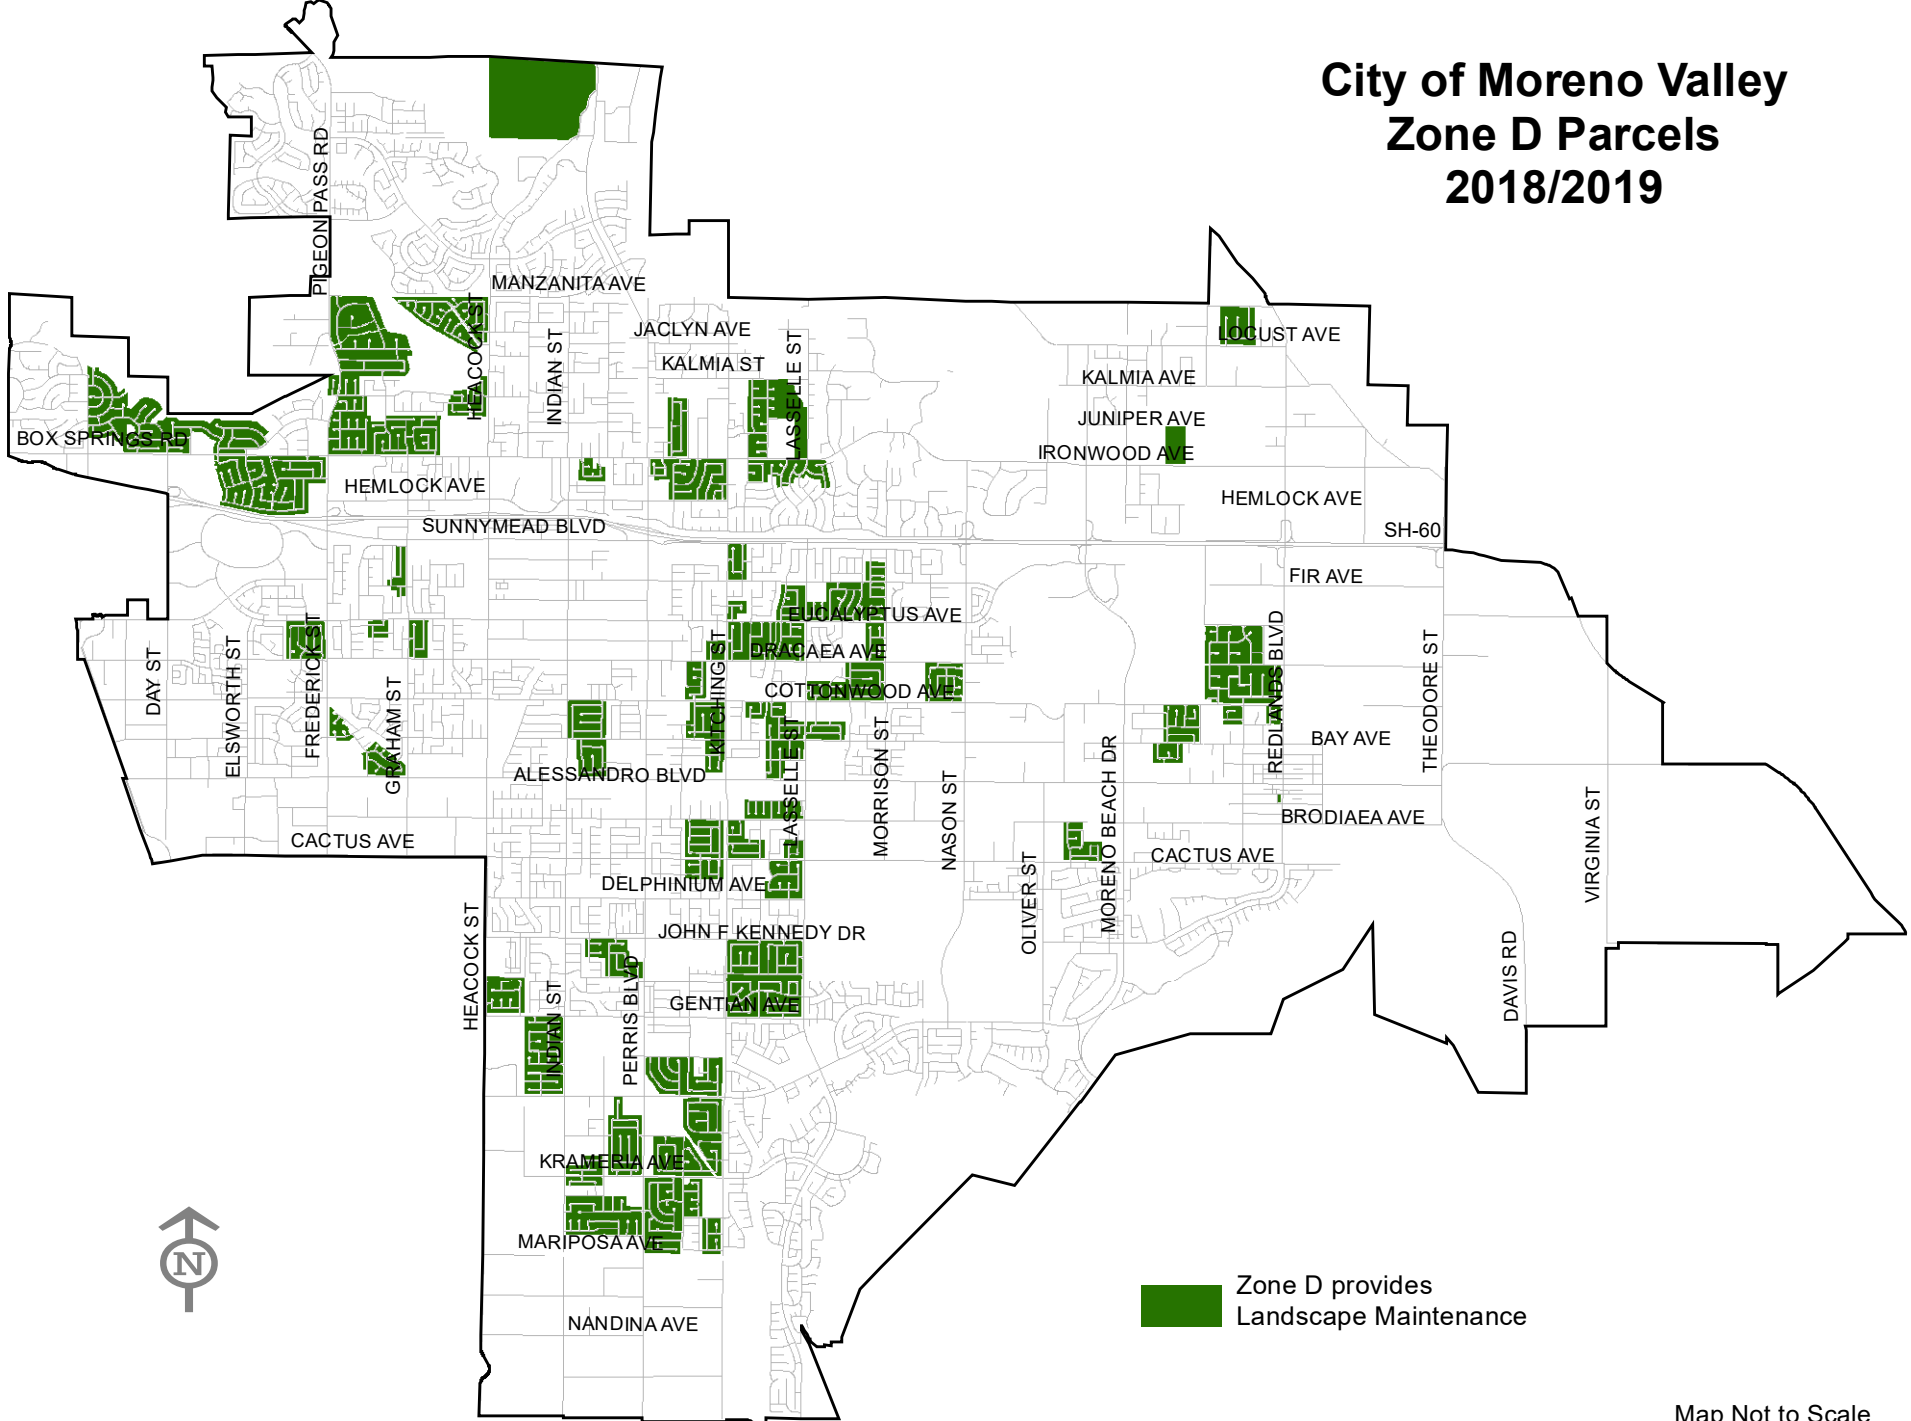

# City of Moreno Valley Zone D Parcels 2018/2019

May reflect parcels that are subject to the charge/tax but currently are not being levied

Map Not to Scale