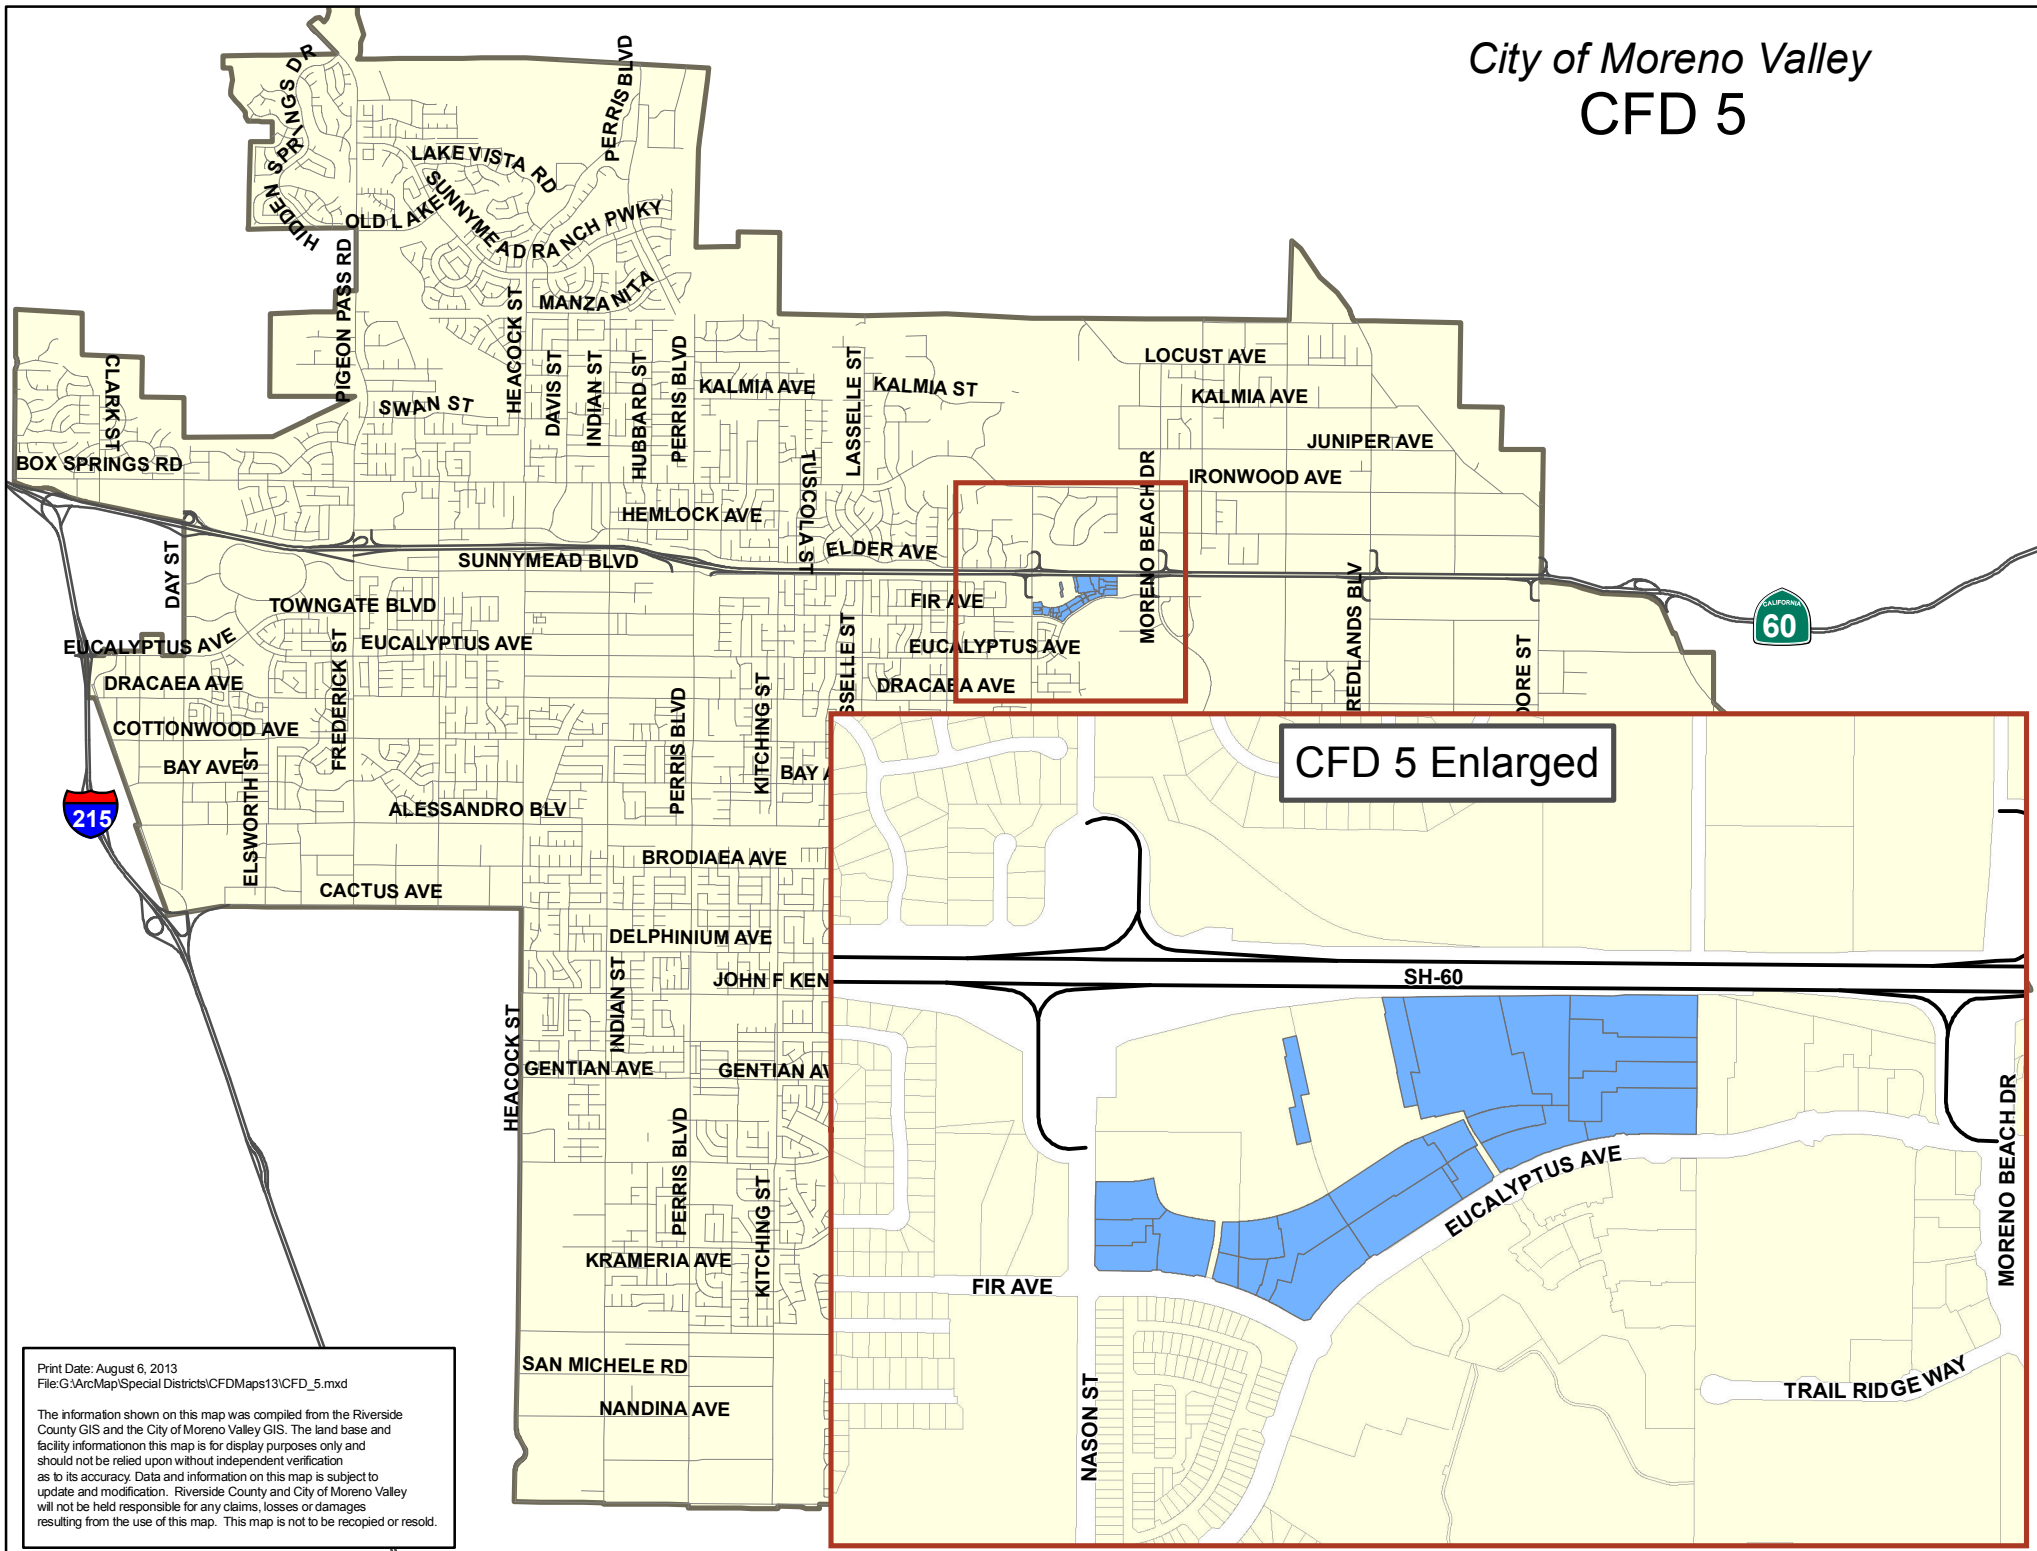

City of Moreno Valley CFD 5

Print Date: August 6, 2013
File:G:\ArcMap\Special Districts\CFDMaps13\CFD_5.mxd

The information shown on this map was compiled from the Riverside County GIS and the City of Moreno Valley GIS. The land base and facility information on this map is for display purposes only and should not be relied upon without independent verification as to its accuracy. Data and information on this map is subject to update and modification. Riverside County and City of Moreno Valley will not be held responsible for any claims, losses or damages resulting from the use of this map. This map is not to be recycled or resold.