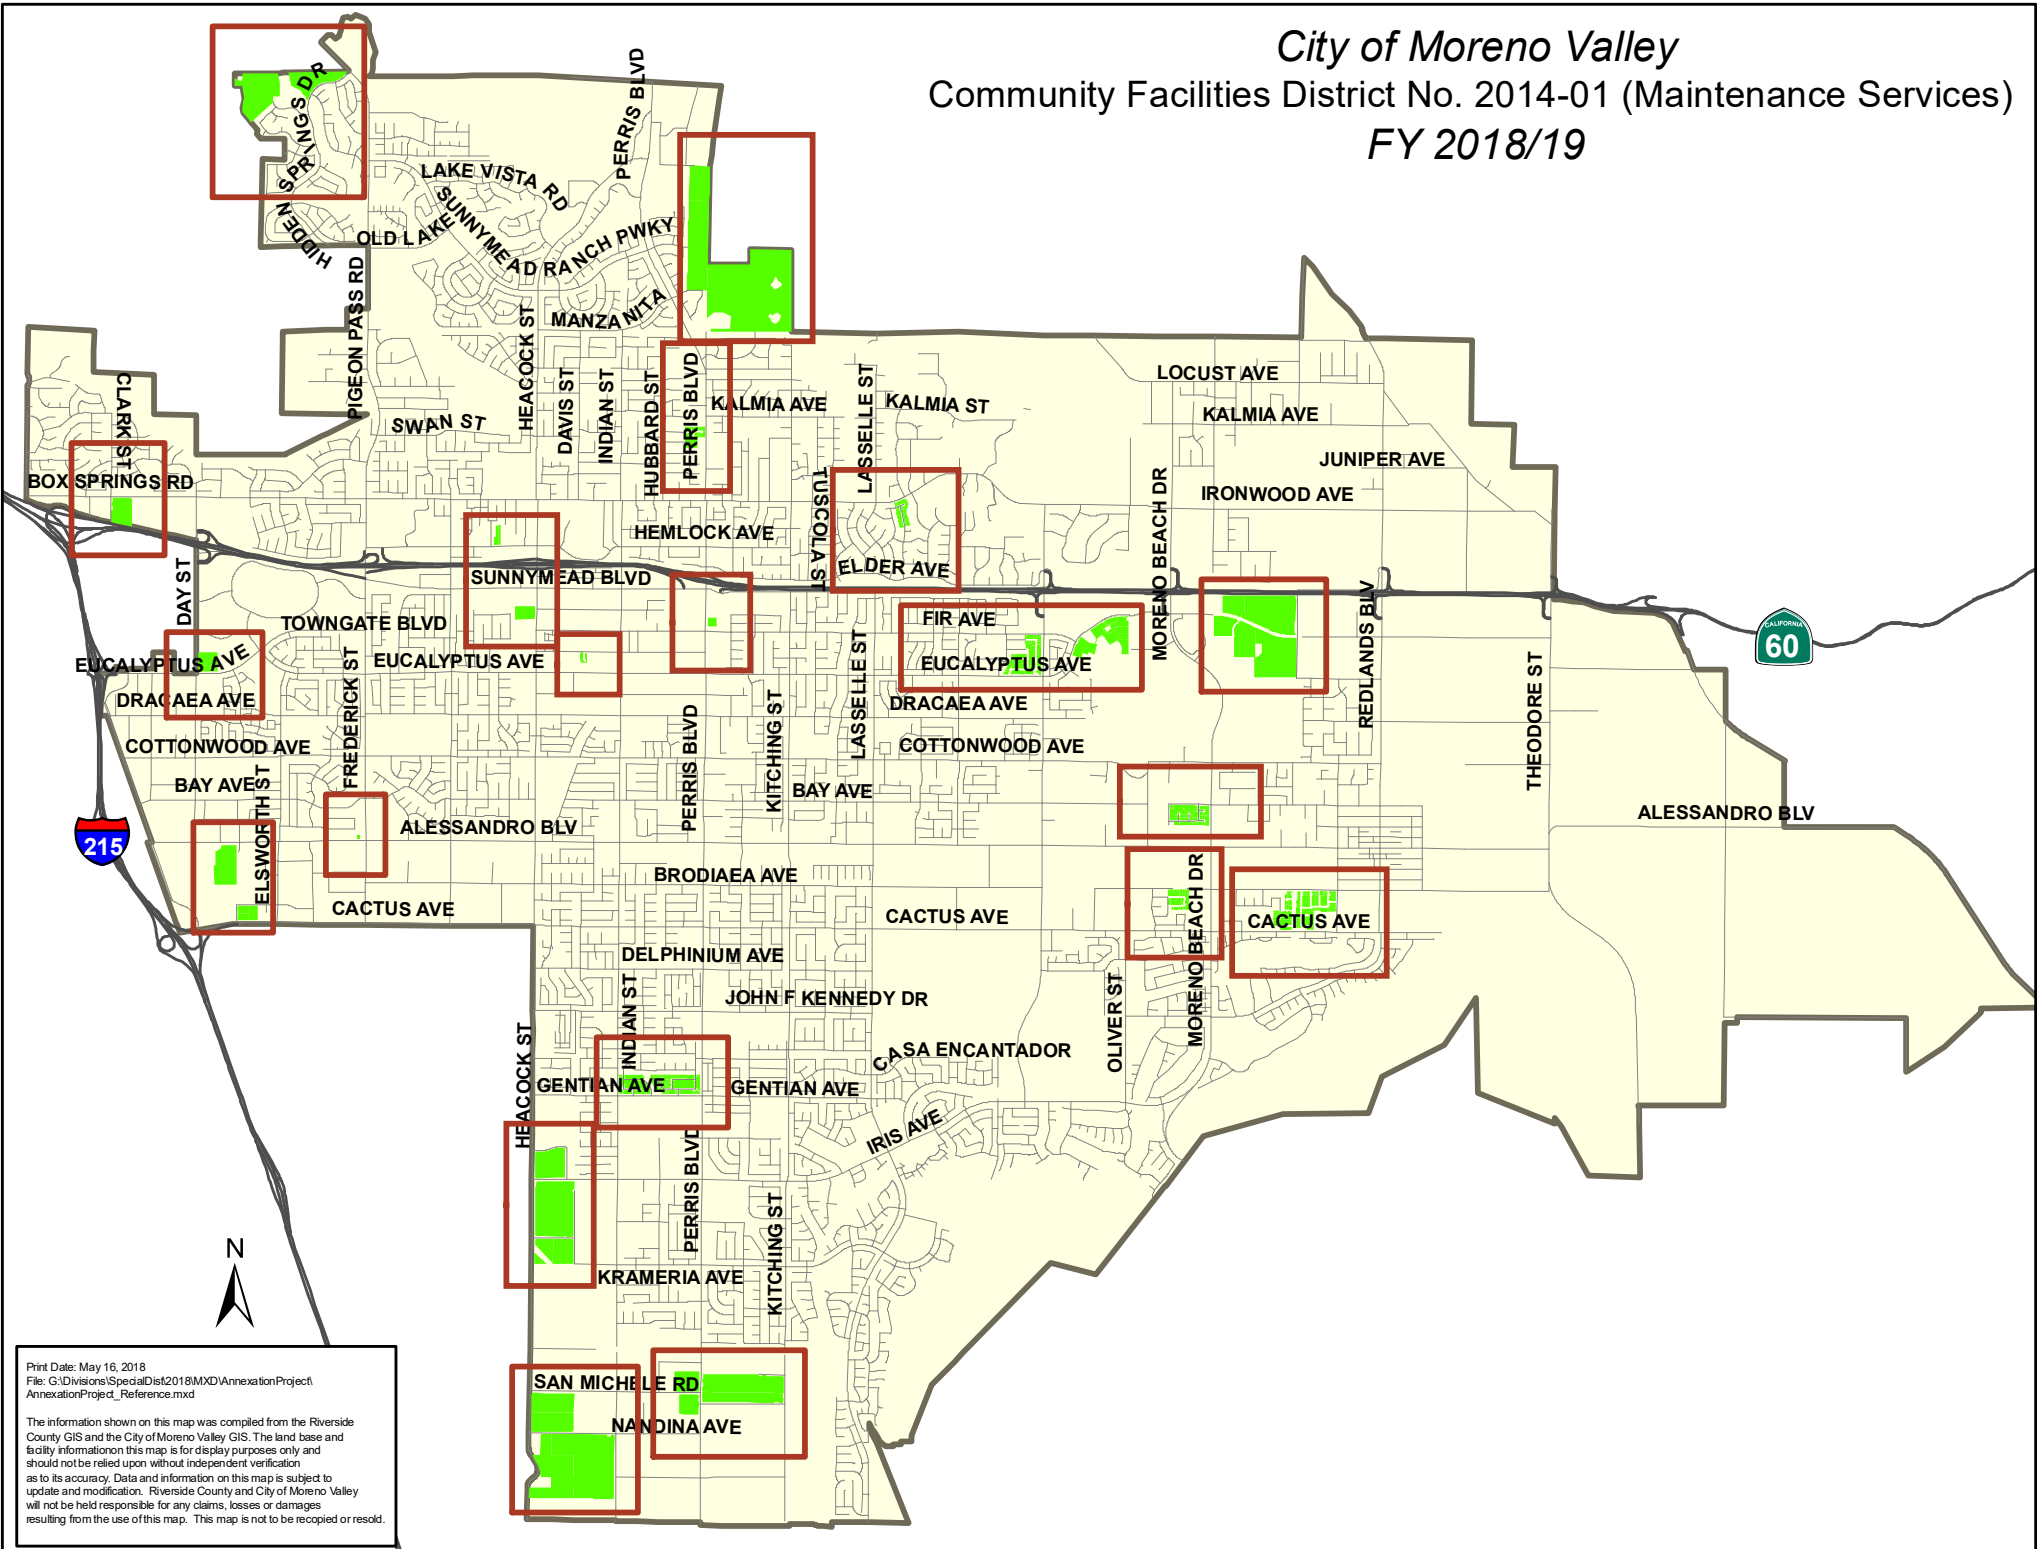

City of Moreno Valley

Community Facilities District No. 2014-01 (Maintenance Services)

FY 2018/19