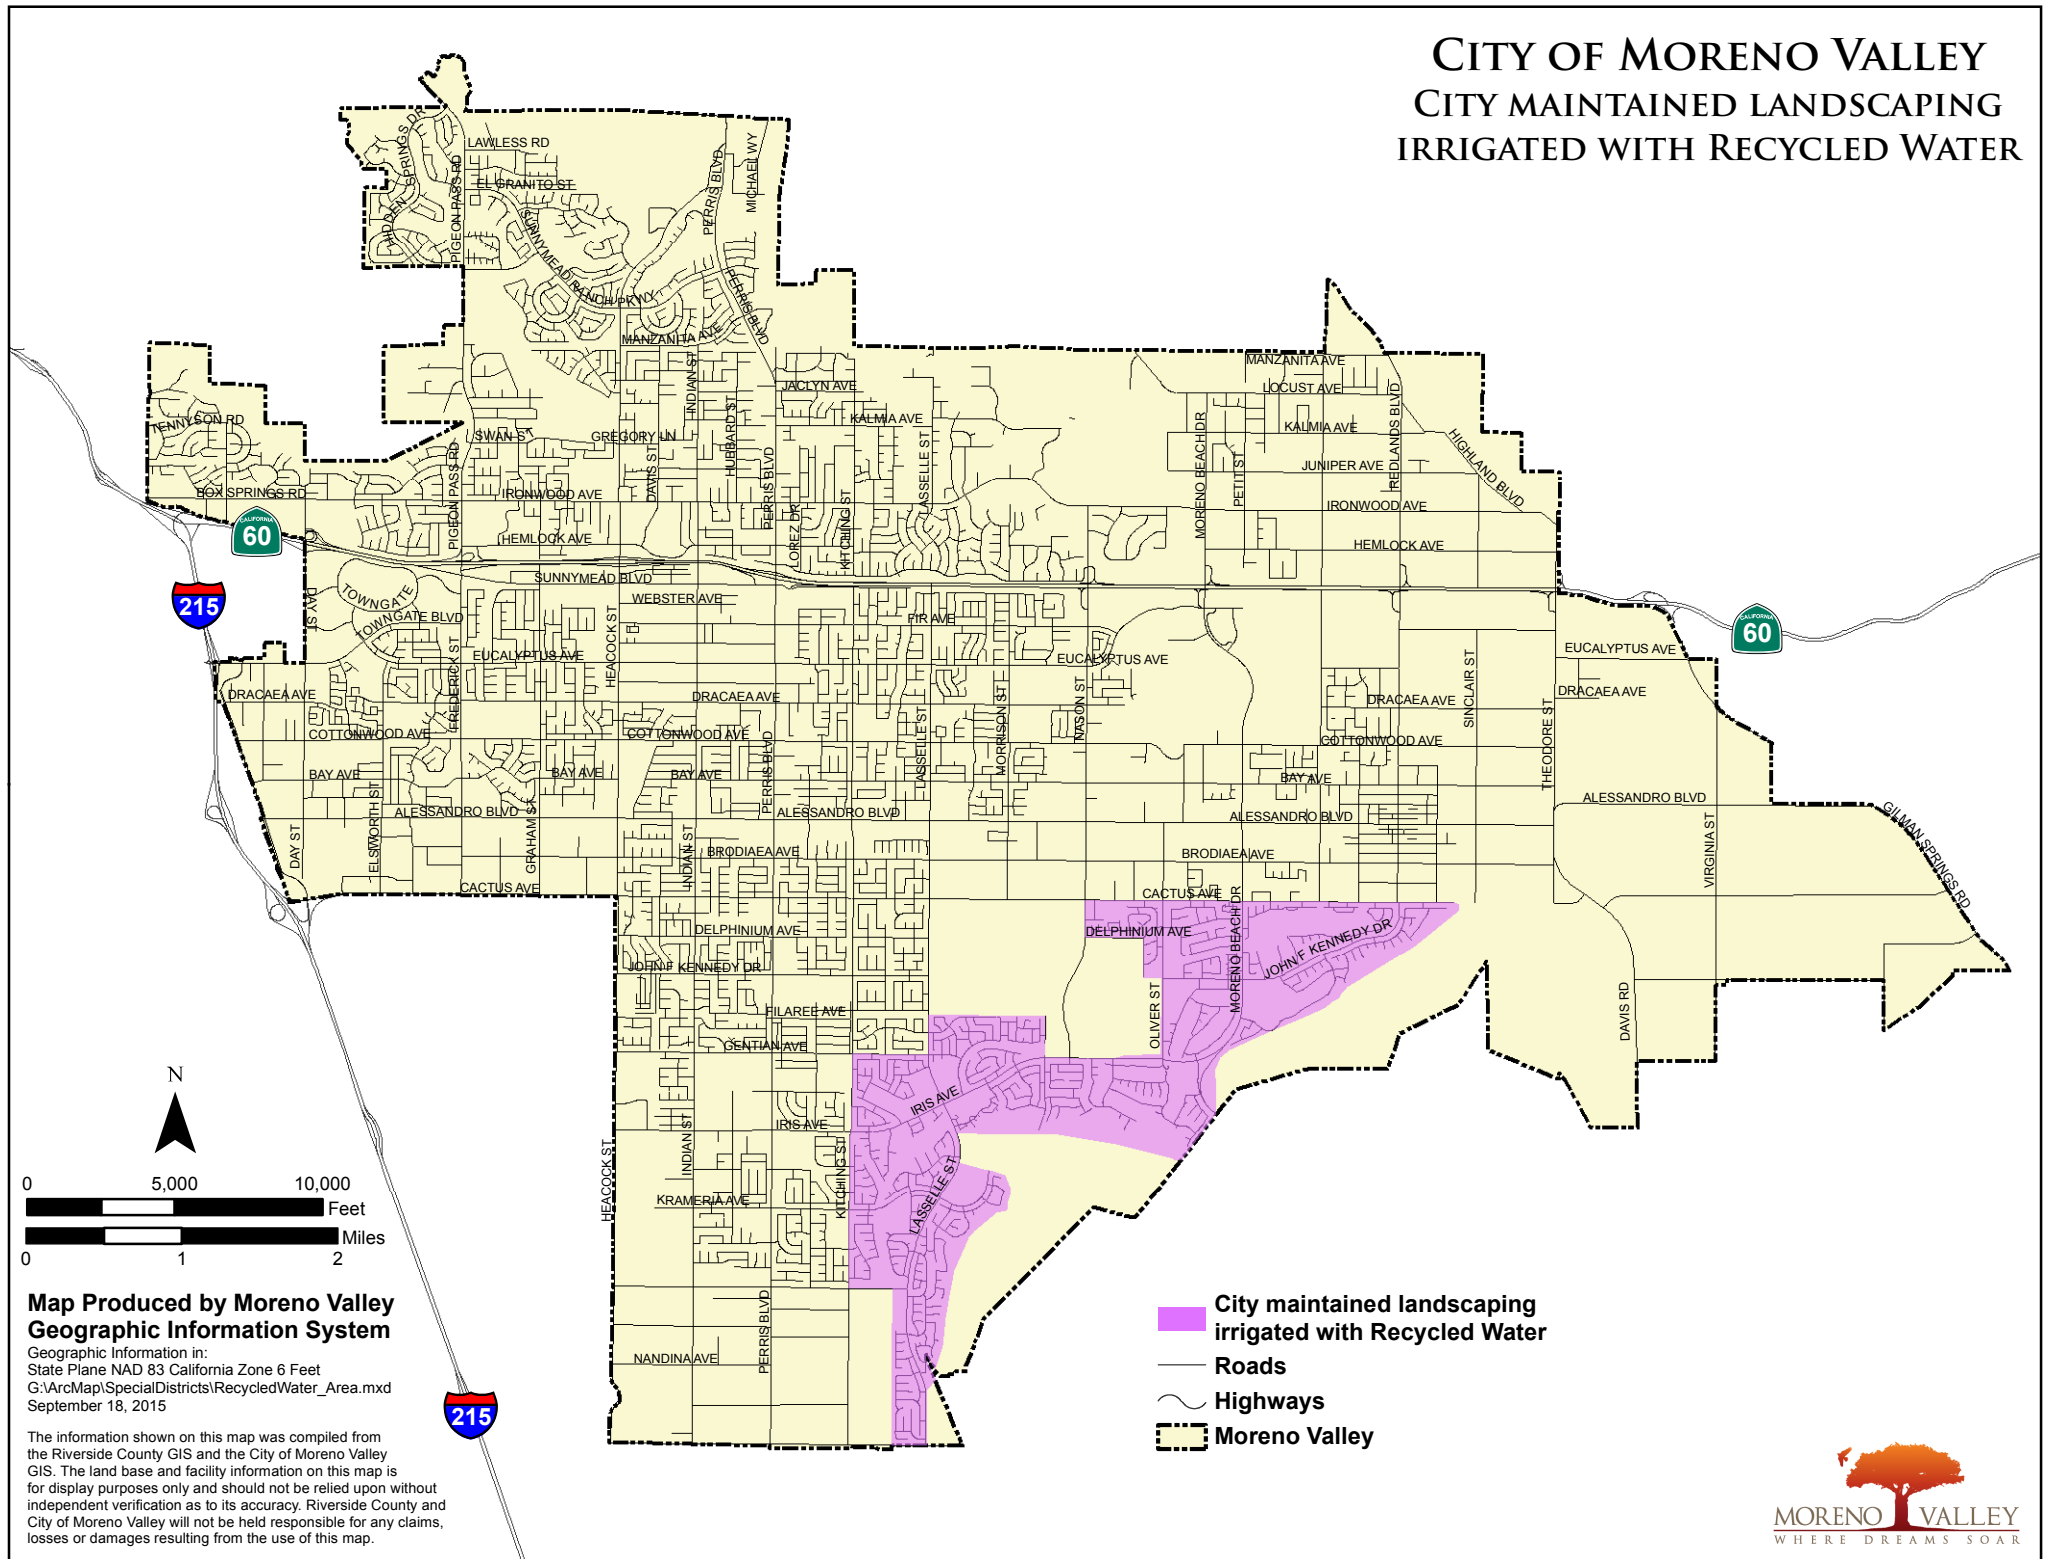

CITY OF MORENO VALLEY CITY MAINTAINED LANDSCAPING IRRIGATED WITH RECYCLED WATER

Map Produced by Moreno Valley Geographic Information System

Geographic Information in:
State Plane NAD 83 California Zone 6 Feet
G:\ArcMap\SpecialDistricts\RecycledWater_Area.mxd
September 18, 2015

The information shown on this map was compiled from the Riverside County GIS and the City of Moreno Valley GIS. The land base and facility information on this map is for display purposes only and should not be relied upon without independent verification as to its accuracy. Riverside County and City of Moreno Valley will not be held responsible for any claims, losses or damages resulting from the use of this map.