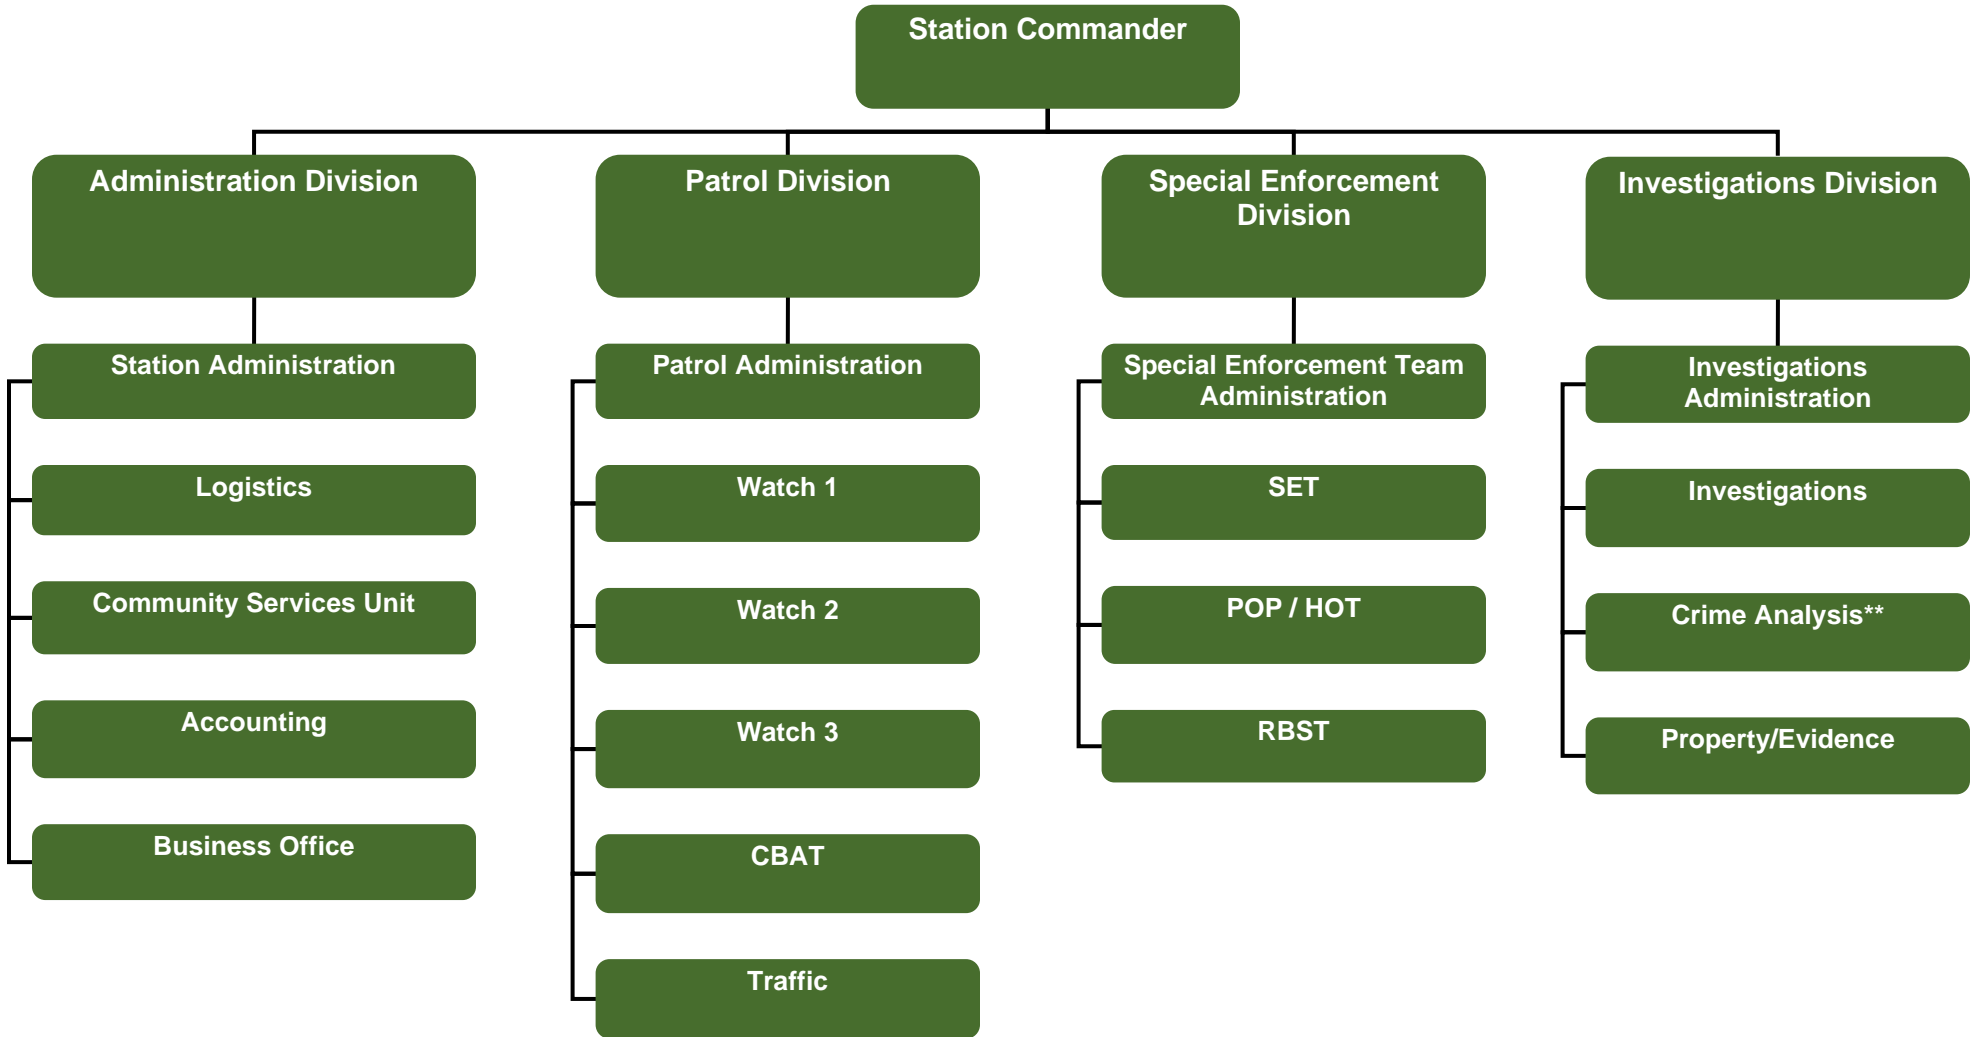

# Riverside County Sheriff's Office Moreno Valley Station

**\*\*Not Included in City Contract**